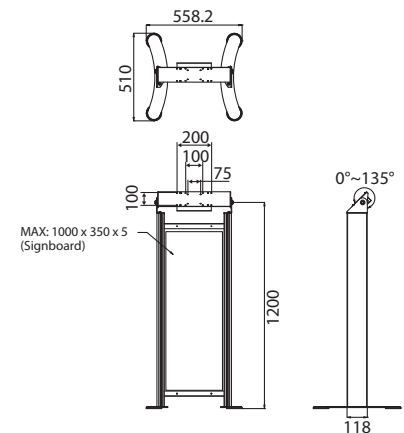

### UTC-WALL-MOUNT2E

VESA 100/200 mm

- Flush fit without movement
- Weight capacity up to 35 kg
- Material: Steel
- Sits: 42.5 mm from the wall
- For UTC-318/320/520/532

## Floor Stand

PN	UTC-T01-STANDE	UTC-H01-STANDE
Description	Triangle shape floor stand	H-shape floor stand
VESA Mounting Patterns	75 x 75 mm; 100 x 100 mm	75 x 75 mm; 100 x 100 mm
Height	120 cm	120 cm
Dimension	Ø660 mm	558 x 510 mm
Weight	10 kg	10 kg

### UTC-T01-STANDE

Triangle shape floor stand

- Organized cable management
- VESA 75/100 mm
- Height: 120 cm
- Easily tilt for best viewing comfort
- Dimension: Ø660 mm
- Weight: 10 kg
- For UTC-315/318/320/515/520

### UTC-H01-STANDE

H-shape floor stand

- Organized cable management
- VESA 75/100 mm
- Height: 120 cm
- Easily tilt for best viewing comfort
- Dimension: Ø660 mm
- Weight: 10 kg
- Acrylics signboard is excluded
- For UTC-315/318/320/515/520