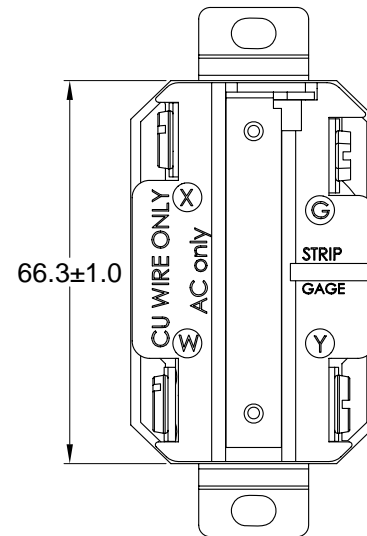

6

5

4

3

2

1

MATERIAL:
 Housing: PBT, color black
 Bracket: Brass
 Contacts: Brass

ELECTRICAL SPECIFICATIONS:
 Rated current: 30A
 Rated voltage: 125 / 250VAC

APPROVALS:  LISTED

**RoHS
 COMPLIANT**

REV	DATE	CHANGE	CHK	CHK	APPR

TOLERANCE UNLESS OTHERWISE SPECIFIED	
X	± 1
X.X	± 0.4
X.XX	± 0.13
DRAWN BY	PB
CHECK BY	
APPR BY	
DATE:	12/13/10
DATE:	
DATE:	

Power Dynamics, Inc.	
Phone: 973 560-0019 Whippany, New Jersey Fax: 973 560-0076	
PART: NEMA L14-30R LOCKING RECEPTACLE	
-	
PART #: PD-L1430R-B	
SIZE: A	ALL DIMENSIONS FOR REFERENCE ONLY DIMENSIONS ARE IN MILLIMETERS
SCALE: NTS	
SHEET 1 of 1	REV: