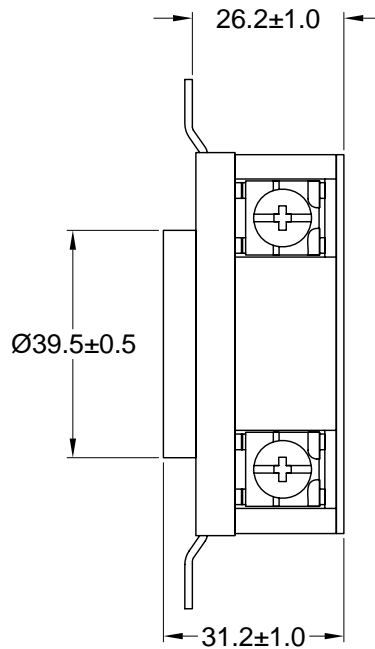

6

5

4

3

2

1

MATERIAL:
 Housing: PBT, color black
 Bracket: Brass
 Contacts: Brass

ELECTRICAL SPECIFICATIONS:
 Rated current: 30A
 Rated voltage: 125 / 250VAC

APPROVALS:  LISTED

**RoHS
 COMPLIANT**

REV	DATE	CHANGE	CHK	CHK	APPR

TOLERANCE UNLESS OTHERWISE SPECIFIED	
X	± 1
X.X	± 0.4
X.XX	± 0.13
DRAWN BY	PB
CHECK BY	
APPR BY	
DATE:	12/13/10
DATE:	
DATE:	

Power Dynamics, Inc.	
Phone: 973 560-0019 Whippany, New Jersey Fax: 973 560-0076	
PART: NEMA L14-30R LOCKING RECEPTACLE	
-	
PART #: PD-L1430R-B	
SIZE: A	ALL DIMENSIONS FOR REFERENCE ONLY DIMENSIONS ARE IN MILLIMETERS
SCALE: NTS	
SHEET 1 of 1	REV: