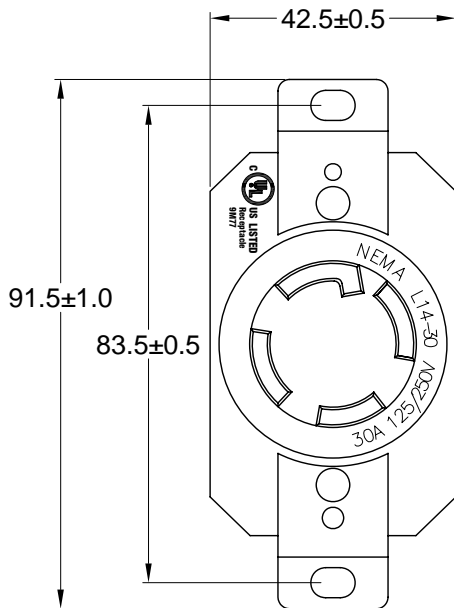

6

5

4

3

2

1

MATERIAL:
 Housing: PBT, color black
 Bracket: Brass
 Contacts: Brass

ELECTRICAL SPECIFICATIONS:
 Rated current: 30A
 Rated voltage: 125 / 250VAC

APPROVALS:  LISTED

**RoHS
 COMPLIANT**

REV	DATE	CHANGE	CHK	CHK	APPR

TOLERANCE UNLESS OTHERWISE SPECIFIED	
X	± 1
X.X	± 0.4
X.XX	± 0.13
DRAWN BY	PB
CHECK BY	
APPR BY	
DATE:	12/13/10
DATE:	
DATE:	

Power Dynamics, Inc.	
Phone: 973 560-0019 Whippany, New Jersey Fax: 973 560-0076	
PART: NEMA L14-30R LOCKING RECEPTACLE	
-	
PART #: PD-L1430R-B	
SIZE: A	ALL DIMENSIONS FOR REFERENCE ONLY DIMENSIONS ARE IN MILLIMETERS
SCALE: NTS	
SHEET 1 of 1	REV: