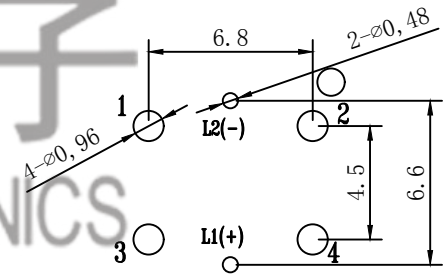

短脚为负极  
长脚为正极

P. C. B. LAYOUT

INTENSITY 光度		
C	D	E
160±50	200±50	250±50

LED COLOR										
1	2	3	4	5	6	12	13	14	23	
Red	Yellow	Green	Blue	White	Pure Green	Red Yellow	Red Green	Red Blue	Yellow Green	

Lamp life(Forward current 20mA): 80000小时

TRAVEL: 0.25±0.1mm

NO.	PART	NAME	MATERIAL	QTY	FINISHING	TOLERANCE UNLESS SPECIFIED		REVISIONS		HAOYU(HONGKONG)LIMITED		PRO.AGL:	REV :A2
5	LED	BCXZ3361-LA5.0-NC		1	White	UP TO 5mm: ±0.1	ANGULAR ±1°	A2	2021.12.7	增加正负极标注及尺寸	WM		
4	CONTACT	SUS		1		ABOVE 5mm: ±0.2		A1	2019.12.19	更新电路图	XYZ		
3	TERMINAL	PBS		4	Ag-PLATED			NO	DATE		BY	APPD	
2	BUTTON	PA66/PA9T		1		TITLE: TACT SWITCH		UNIT : MM		ROHS COMPLIANT	DWN		
1	HOUSING	PA66/PA9T		1		MODEL: TC-1194-L-E		SCALE: 1:1		CHK'D			
HAOYU(HONGKONG)LIMITED 皓宇(香港)有限公司											APPD		
											PRO.AGL:		REV :A2