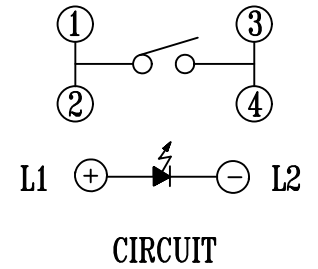

短脚为负极  
长脚为正极

P. C. B. LAYOUT

INTENSITY 光度		
C	D	E
160±50	200±50	250±50

LED COLOR										
1	2	3	4	5	6	12	13	14	23	
Red	Yellow	Green	Blue	White	Pure Green	Red Yellow	Red Green	Red Blue	Yellow Green	

Lamp life(Forward current 20mA): 80000小时

TRAVEL: 0.25±0.1mm

NO.	PART	NAME	MATERIAL	QTY	FINISHING	TOLERANCE UNLESS SPECIFIED		REVISIONS		HAOYU(HONGKONG)LIMITED		PRO.AGL:	REV :A2
5	LED	BCXZ3361-LA5.0-NC		1	White	UP TO 5mm: ±0.1	ANGULAR ±1°	A2	2021.12.7	增加正负极标注及尺寸	WM		
4	CONTACT	SUS		1		ABOVE 5mm: ±0.2		A1	2019.12.19	更新电路图	XYZ		
3	TERMINAL	PBS		4	Ag-PLATED			NO	DATE		BY	APPD	
2	BUTTON	PA66/PA9T		1		TITLE: TACT SWITCH		UNIT : MM		ROHS COMPLIANT	DWN		
1	HOUSING	PA66/PA9T		1		MODEL: TC-1194-L-E		SCALE: 1:1		CHK'D			
HAOYU(HONGKONG)LIMITED 皓宇(香港)有限公司											APPD		
											PRO.AGL:		REV :A2