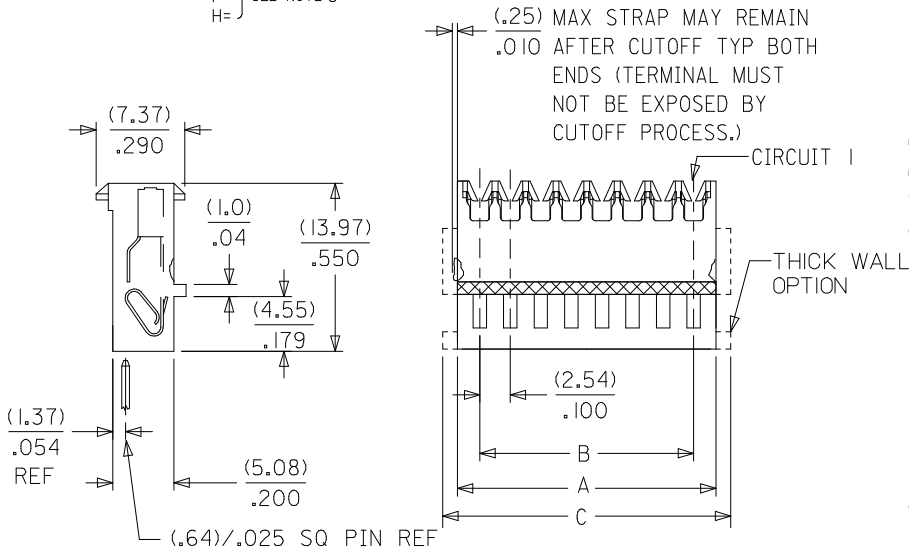

1. MATERIAL: UNFILLED NYLON, UL94V-2, MOLDED MATERIAL (CLEAR)
2. FINISH:
   - (102) OVERALL TIN: (0.00508)/.000200 MIN OVER (0.00254)/.000100 MIN COPPER.
   - (208) SELECT GOLD: (0.00038)/.000015 MIN, * SELECT TIN: (0.00254)/.000100 MIN, OVERALL NICKEL UNDERPLATE: (0.00127)/.000050 MIN.
   - (228) SELECT GOLD: (0.00076)/.000030 MIN, * SELECT TIN: (0.00254)/.000100 MIN, OVERALL NICKEL UNDERPLATE: (0.00127)/.000050 MIN.
   - (501) OVERALL GOLD: (0.00051)/.000020 MIN OVER (0.00076)/.000030 MIN NICKEL
   - (502) OVERALL GOLD: (0.00051)/.000020 MIN OVER (0.00127)/.000050 MIN NICKEL.
   - (503) OVERALL GOLD: (0.00076)/.000030 MIN OVER (0.00127)/.000050 MIN NICKEL.
   - (P909) OVERALL TIN: (0.00254)/.000100 MIN. *THE PRIMARY SHIPPING CARTON WILL BE LABELED COMPLIANT TO RoHS DIRECTIVE 2002/95/EC AND ELV ANNEX II OF DIRECTIVE 2000/53/EC*. CARTONS WITHOUT THIS LABEL MAY CONTAIN PRODUCT WITH TIN/LEAD PLATINGS.
3. PRODUCT SPECIFICATION: PS-7720-001
4. PACKAGING: BULK PK-7720-001 SEE CHART
5. THESE HOUSINGS ARE FOR USE WITH SINGLE 22 AWG WIRE TERMINATION ONLY
6. COLOR STRIPE TO RUN LENGTH OF RIB AS SHOWN (SEE CHART FOR COLOR)
7. SEE APPLICATION SPEC SMES-7720-0002 FOR ADDITIONAL INFORMATION.
8. WIRE SPECIFICATIONS: SEE SMES-7720-0002 (INSUL. DIA (1.52)/.060 MAX)
   - SLOT SIZE A FOR USE WITH: 26 AWG SOLID, STRANDED TINNED
   - SLOT SIZE H FOR USE WITH: 28 AWG SOLID, STRANDED TINNED, AND STRANDED TOPCOAT
   - SLOT SIZE F FOR USE WITH: 24 AWG SOLID, STRANDED TINNED, AND STRANDED TOPCOAT
   - SLOT SIZE E FOR USE WITH: 26 AWG STRANDED TOPCOAT
   - SLOT SIZE G FOR USE WITH: 22 AWG STRANDED TINNED
9. THIS PART CONFORMS TO CLASS B REQUIREMENTS OF COSMETIC SPECIFICATION PS-45499-002.

NO OF CKTS	DIM A	DIM B	DIM C
2	(5.44) .214	(2.54) .100	(7.59) .299
3	(7.98) .314	(5.08) .200	(10.13) .399
4	(10.52) .414	(7.62) .300	(12.67) .499
5	(13.06) .514	(10.16) .400	(15.21) .599
6	(15.60) .614	(12.70) .500	(17.75) .699
7	(18.14) .714	(15.24) .600	(20.29) .799
8	(20.68) .814	(17.78) .700	(22.83) .899
9	(23.22) .914	(20.30) .800	(25.37) .999
10	(25.76) 1.014	(22.86) .900	(27.91) 1.099
11	(28.30) 1.114	(25.40) 1.000	(30.45) 1.199
12	(30.84) 1.214	(27.94) 1.100	(32.99) 1.299
13	(33.38) 1.314	(30.48) 1.200	(35.53) 1.399
14	(35.92) 1.414	(33.02) 1.300	(38.07) 1.499
15	(38.46) 1.514	(35.56) 1.400	(40.61) 1.599
16	(41.00) 1.614	(38.10) 1.500	(43.15) 1.699
17	(43.54) 1.714	(40.64) 1.600	(45.69) 1.799
18	(46.08) 1.814	(43.18) 1.700	(48.23) 1.899
19	(48.62) 1.914	(45.72) 1.800	(50.77) 1.999
20	(51.16) 2.014	(48.26) 1.900	(53.31) 2.099
21	(53.70) 2.114	(50.80) 2.000	(55.85) 2.199
22	(56.24) 2.214	(53.34) 2.100	(58.39) 2.299
23	(58.78) 2.314	(55.88) 2.200	(60.93) 2.399
24	(61.32) 2.414	(58.42) 2.300	(63.47) 2.499
25	(63.86) 2.514	(60.96) 2.400	(66.01) 2.599
26	(66.40) 2.614	(63.50) 2.500	(68.55) 2.699
27	(68.94) 2.714	(66.04) 2.600	(71.09) 2.799
28	(71.48) 2.814	(68.58) 2.700	(73.63) 2.899

CORRECT HSG. NO.'S
EC NO: UCP2009-2291
DRWN:MKIPPER 2009/04/16
CHKD:SSOUSEK 2009/04/17
APPR:FSM:TH 2009/04/17

QUALITY SYMBOLS
▽=0
◁=0

DESCRIPTION
REV

BA

GENERAL TOLERANCES (UNLESS SPECIFIED)

	mm	INCH
4 PLACES	± ---	± ---
3 PLACES	± ---	± ---
2 PLACES	± ---	± ---
1 PLACE	± ---	± ---

ANGULAR ±1/2°

DRAFT WHERE APPLICABLE MUST REMAIN WITHIN DIMENSIONS

DIMENSION STYLE
MM/IN

SCALE

DESIGN UNITS
INCH

THIRD ANGLE PROJECTION

DRAWN BY
SAMIEC

DATE
2004/04/13

CHECKED BY
SAMIEC

DATE
2004/04/13

APPROVED BY
MARGULIS

DATE
2004/04/13

MATERIAL NO.
SEE CHART

TITLE
KK 100 IDT CONNECTOR ASSEMBLY

MOLEX INCORPORATED

DOCUMENT NO.
SD-7720-001

SHEET NO.
1 OF *