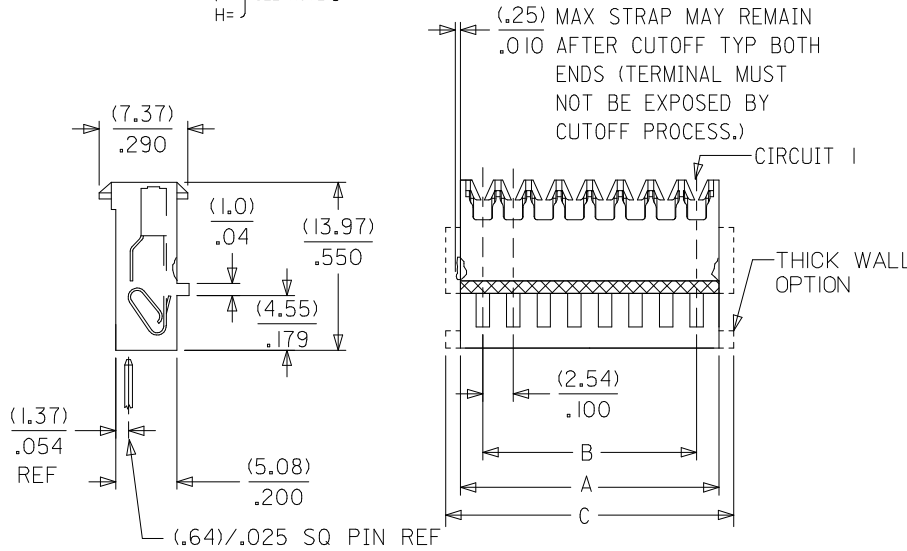

1. MATERIAL: UNFILLED NYLON, UL94V-2, MOLDED MATERIAL (CLEAR)
2. FINISH:
   - (102) OVERALL TIN: (0.00508)/(0.00200 MIN OVER (0.00254)/(0.00100 MIN COPPER.
   - (208) SELECT GOLD: (0.00038)/(0.00015 MIN, * SELECT TIN: (0.00254)/(0.00100 MIN, OVERALL NICKEL UNDERPLATE: (0.00127)/(0.00050 MIN.
   - (228) SELECT GOLD: (0.00076)/(0.00030 MIN, * SELECT TIN: (0.00254)/(0.00100 MIN, OVERALL NICKEL UNDERPLATE: (0.00127)/(0.00050 MIN.
   - (501) OVERALL GOLD: (0.00051)/(0.00020 MIN OVER (0.00076)/(0.00030 MIN NICKEL
   - (502) OVERALL GOLD: (0.00051)/(0.00020 MIN OVER (0.00127)/(0.00050 MIN NICKEL.
   - (503) OVERALL GOLD: (0.00076)/(0.00030 MIN OVER (0.00127)/(0.00050 MIN NICKEL.
   - (P909) OVERALL TIN: (0.00254)/(0.00100 MIN. *THE PRIMARY SHIPPING CARTON WILL BE LABELED COMPLIANT TO RoHS DIRECTIVE 2002/95/EC AND ELV ANNEX II OF DIRECTIVE 2000/53/EC*. CARTONS WITHOUT THIS LABEL MAY CONTAIN PRODUCT WITH TIN/LEAD PLATINGS.
3. PRODUCT SPECIFICATION: PS-7720-001
4. PACKAGING: BULK PK-7720-001 SEE CHART
5. THESE HOUSINGS ARE FOR USE WITH SINGLE 22 AWG WIRE TERMINATION ONLY
6. COLOR STRIPE TO RUN LENGTH OF RIB AS SHOWN (SEE CHART FOR COLOR)
7. SEE APPLICATION SPEC SMES-7720-0002 FOR ADDITIONAL INFORMATION.
8. WIRE SPECIFICATIONS: SEE SMES-7720-0002 (INSUL. DIA (1.52)/(0.060 MAX)
   - SLOT SIZE A FOR USE WITH: 26 AWG SOLID, STRANDED TINNED
   - SLOT SIZE H FOR USE WITH: 28 AWG SOLID, STRANDED TINNED, AND STRANDED TOPCOAT
   - SLOT SIZE F FOR USE WITH: 24 AWG SOLID, STRANDED TINNED, AND STRANDED TOPCOAT
   - SLOT SIZE E FOR USE WITH: 26 AWG STRANDED TOPCOAT
   - SLOT SIZE G FOR USE WITH: 22 AWG STRANDED TINNED
9. THIS PART CONFORMS TO CLASS B REQUIREMENTS OF COSMETIC SPECIFICATION PS-45499-002.

NO OF CKTS	DIM A	DIM B	DIM C
2	(5.44) .214	(2.54) .100	(7.59) .299
3	(7.98) .314	(5.08) .200	(10.13) .399
4	(10.52) .414	(7.62) .300	(12.67) .499
5	(13.06) .514	(10.16) .400	(15.21) .599
6	(15.60) .614	(12.70) .500	(17.75) .699
7	(18.14) .714	(15.24) .600	(20.29) .799
8	(20.68) .814	(17.78) .700	(22.83) .899
9	(23.22) .914	(20.30) .800	(25.37) .999
10	(25.76) 1.014	(22.86) .900	(27.91) 1.099
11	(28.30) 1.114	(25.40) 1.000	(30.45) 1.199
12	(30.84) 1.214	(27.94) 1.100	(32.99) 1.299
13	(33.38) 1.314	(30.48) 1.200	(35.53) 1.399
14	(35.92) 1.414	(33.02) 1.300	(38.07) 1.499
15	(38.46) 1.514	(35.56) 1.400	(40.61) 1.599
16	(41.00) 1.614	(38.10) 1.500	(43.15) 1.699
17	(43.54) 1.714	(40.64) 1.600	(45.69) 1.799
18	(46.08) 1.814	(43.18) 1.700	(48.23) 1.899
19	(48.62) 1.914	(45.72) 1.800	(50.77) 1.999
20	(51.16) 2.014	(48.26) 1.900	(53.31) 2.099
21	(53.70) 2.114	(50.80) 2.000	(55.85) 2.199
22	(56.24) 2.214	(53.34) 2.100	(58.39) 2.299
23	(58.78) 2.314	(55.88) 2.200	(60.93) 2.399
24	(61.32) 2.414	(58.42) 2.300	(63.47) 2.499
25	(63.86) 2.514	(60.96) 2.400	(66.01) 2.599
26	(66.40) 2.614	(63.50) 2.500	(68.55) 2.699
27	(68.94) 2.714	(66.04) 2.600	(71.09) 2.799
28	(71.48) 2.814	(68.58) 2.700	(73.63) 2.899

CORRECT HSG. NO.'S EC NO: UCP2009-2291 DRWN:MKIPPER 2009/04/16 CHKD:SSOUSEK 2009/04/17 APPR:FSM:TH 2009/04/17	QUALITY SYMBOLS ▽=0 ◁=0	DESCRIPTION	REV	BA

GENERAL TOLERANCES (UNLESS SPECIFIED)		
	mm	INCH
4 PLACES	± .005	± .0002
3 PLACES	± .003	± .0001
2 PLACES	± .002	± .00005
1 PLACE	± .001	± .00002
ANGULAR ±1/2°		
DRAFT WHERE APPLICABLE MUST REMAIN WITHIN DIMENSIONS		

DIMENSION STYLE		SCALE	DESIGN UNITS	THIRD ANGLE PROJECTION
MM/IN		---	INCH	☉ □
DRAWN BY	DATE	TITLE		
SAMIEC	2004/04/13	KK 100 IDT CONNECTOR ASSEMBLY		
CHECKED BY	DATE	MATERIAL NO.		
SAMIEC	2004/04/13	SD-7720-001		
APPROVED BY	DATE	DOCUMENT NO.		
MARGULIS	2004/04/13	SEE CHART		
MATERIAL NO.		SHEET NO.		
SEE CHART		1 OF *		

MOLEX INCORPORATED		SHEET NO.	
SD-7720-001		1 OF *	
THIS DRAWING CONTAINS INFORMATION THAT IS PROPRIETARY TO MOLEX INCORPORATED AND SHOULD NOT BE USED WITHOUT WRITTEN PERMISSION