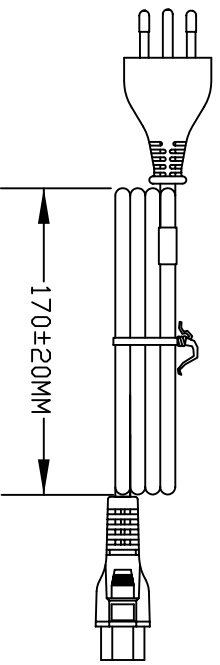

MARKING DETAILS

CONNECTOR TYPE:
IEC 60320 C-5

MARKING DETAILS

VOLEX RESERVES THE RIGHT TO ALTER NON-CRITICAL DIMENSIONS WITHOUT NOTICE.

PACKAGING: FOLD & TIE

Proprietary Notice:

This document is the property of Volex Incorporated. The information contained herein is not to be disclosed to anyone without the express written consent of Volex Inc.

MATERIAL:
PLUG: PVC-BLACK
JACKET: PVC-BLACK
CONNECTOR: PVC-BLACK
ROHS COMPLIANT

FINISH:
JACKET: SMOOTH

NOTES:

- 1) CORDAGE: H05VV-F3G 0.75sqmm, BLACK
- 2) APPROVALS:
- 3) RATING: 2.5 AMP/250 VOLTS
- 4) PACKAGING: 70 PIECES/CARTON

REV	SCALE	NDT TD SCALE	ECD:	ITEM DESCRIPTION	DESCRIPTION	DATE
1			N/A	C.U.D - NEW RELEASE	ITALIAN DETACHABLE POWER SUPPLY CORD (1.8M)	06/17/09

TOLERANCE SPECIFIED	APPROVED	DRAWN BY	DATE
XXX ± .005 XX ± .02 .X ± .03 ANGULAR ± 1/32°	MAF	MAF	06/17/09

PART NO.
VC-2034-21-180

CUD

FORM IN71-07 REV.A

Mouser Electronics

Authorized Distributor

Click to View Pricing, Inventory, Delivery & Lifecycle Information:

[Volex:](#)

[VC-2034-21-180](#)