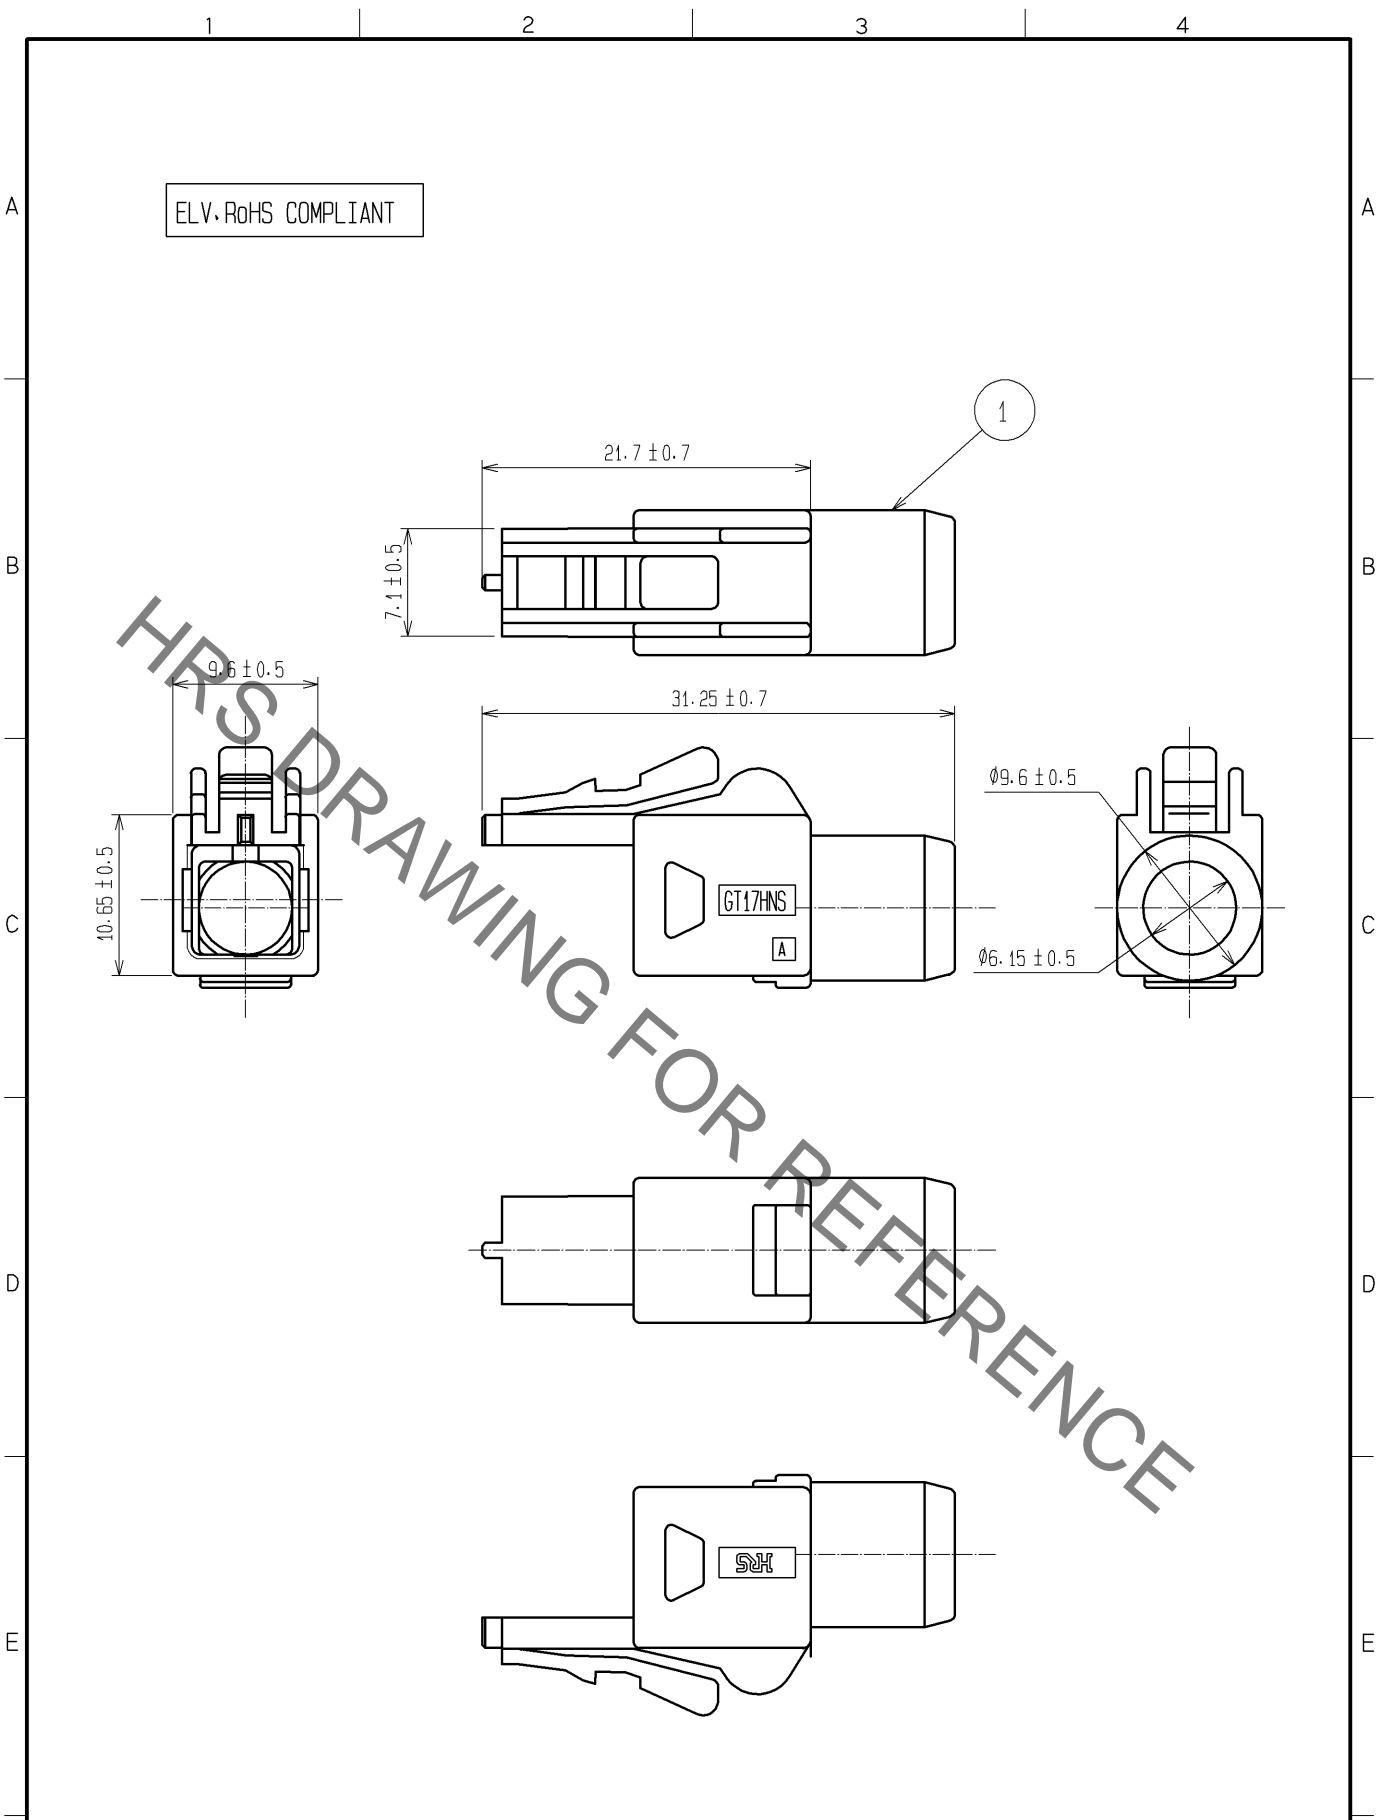

ELV, RoHS COMPLIANT

1	PBT	DARK GRAY						
NO.	MATERIAL	FINISH	REMARKS	NO.	MATERIAL	FINISH	REMARKS	
UNITS mm		SCALE 2 : 1	COUNT 	DESCRIPTION OF REVISIONS		DESIGNED	CHECKED	DATE
HIROSE ELECTRIC CO., LTD.	APPROVED	: KS. SATOH	08.07.08	DRAWING NO.	EDC4-166839-00			
	CHECKED	: NH. NAKATA	08.07.08	PART NO.	GT17HNS-4DS-HU			
	DESIGNED	: NA. HARUBAYASHI	08.07.08	CODE NO.	CL767-0150-9-00			
	DRAWN	: MH. SHOUJI	08.07.07		1/1			