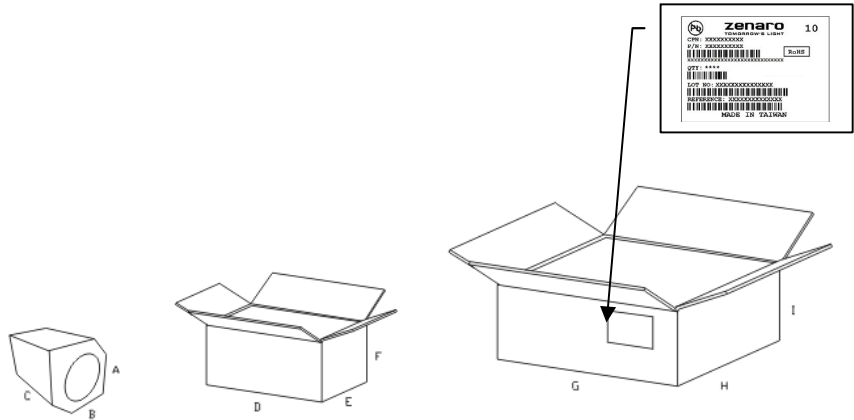

- Notes: 1. Dimensions are in millimeters
2. Tolerances unless otherwise mentioned $\pm 5.0\text{mm}$

EVERLIGHT

Luminance and Technical Data

Product Name	SL-10A/C/P05/30/E30/EU SL-10A/C/P05/30/E30/US	SL-10A/C/P05/30/E50/EU/ZN SL-10A/C/P05/30/E50/US/ZN
Product Family	Retrofit	Retrofit
Main Use	Office, commercial, residential and hospitality lighting	Office, commercial, residential and hospitality lighting
InputVoltage/ Frequency	100 – 240VAC / 50 – 60Hz	100 – 240VAC / 50 – 60Hz
Power Consumption	5W	5W
Dim ability	No	No
Mechanical Dimensions	Ø50 * 55.7 mm	Ø50 * 55.7 mm
Maximum Weight	65g	65g
Light Color	Warm white / 3000K	Daylight white / 5000K
Luminous Flux (Typ)	180lm	200lm
CBCP (cd)	420	425
Beam Angle	30°	30°
CRI	> 80	> 80
Storage Temperature	-30 – +80	-30 – +80

Luminous Flux measurement tolerance: ±10%

Light Intensity Distribution

Installation Instructions and Warnings

- Do not open - no user serviceable parts inside.
- Turn off power before inspection, installation, or removal.
- Do not use in totally enclosed fixtures.
- Not for use where exposed the weather.
- Not intended for use with emergency exit fixtures or emergency lights.

Package Information

Package Dimension

Package	Unit: mm	Unit: kg
A	77	
B	77	0.09
C	65	
Inner Box		
D	350	
E	150	2.10
F	160	
Outer Box		
G	490	
H	375	6.80
I	185	

Packing Quantity

- 1 Luminaire / 1 Package
- 20 Packages / 1 Inner Box
- 3 Inner Box / 1 Outer Box