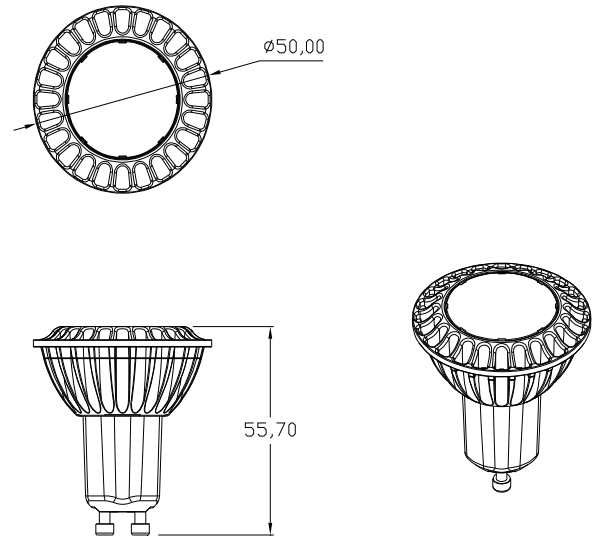

SL-10A / C / P05 / 30 / E30 / EU
1 2 3 4 5 6

1. Product Series

SL-10A : GU10 LED lamp

2. LED Type

C: Everlight HP C LED

3. Power Consumption

P05: 5W

4. Beam Angle

30: 30 Degree

5. Correlated Color Temperature

E50: ANSI C78 5000K

E30: ANSI C78 3000K

6. Package and Certification

EU: Graphic Package. CE certified

US: Graphic Package. UL listed

Product Dimensions

- Notes: 1. Dimensions are in millimeters
2. Tolerances unless otherwise mentioned $\pm 5.0\text{mm}$

EVERLIGHT

Luminance and Technical Data

Product Name	SL-10A/C/P05/30/E30/EU SL-10A/C/P05/30/E30/US	SL-10A/C/P05/30/E50/EU/ZN SL-10A/C/P05/30/E50/US/ZN
Product Family	Retrofit	Retrofit
Main Use	Office, commercial, residential and hospitality lighting	Office, commercial, residential and hospitality lighting
InputVoltage/ Frequency	100 – 240VAC / 50 – 60Hz	100 – 240VAC / 50 – 60Hz
Power Consumption	5W	5W
Dim ability	No	No
Mechanical Dimensions	Ø50 * 55.7 mm	Ø50 * 55.7 mm
Maximum Weight	65g	65g
Light Color	Warm white / 3000K	Daylight white / 5000K
Luminous Flux (Typ)	180lm	200lm
CBCP (cd)	420	425
Beam Angle	30°	30°
CRI	> 80	> 80
Storage Temperature	-30 – +80	-30 – +80

Package Information

Package Dimension

Package	Unit: mm	Unit: kg
A	77	
B	77	0.09
C	65	
Inner Box		
D	350	
E	150	2.10
F	160	
Outer Box		
G	490	
H	375	6.80
I	185	

Packing Quantity

- 1 Luminaire / 1 Package
- 20 Packages / 1 Inner Box
- 3 Inner Box / 1 Outer Box