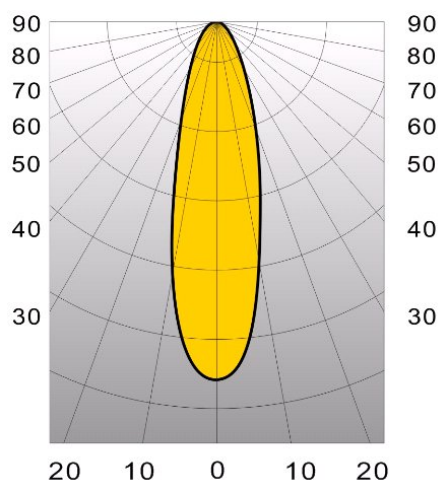

Luminance and Technical Data

Product Name	SL-10A/C/P05/30/E30/EU SL-10A/C/P05/30/E30/US	SL-10A/C/P05/30/E50/EU/ZN SL-10A/C/P05/30/E50/US/ZN
Product Family	Retrofit	Retrofit
Main Use	Office, commercial, residential and hospitality lighting	Office, commercial, residential and hospitality lighting
InputVoltage/ Frequency	100 – 240VAC / 50 – 60Hz	100 – 240VAC / 50 – 60Hz
Power Consumption	5W	5W
Dim ability	No	No
Mechanical Dimensions	Ø50 * 55.7 mm	Ø50 * 55.7 mm
Maximum Weight	65g	65g
Light Color	Warm white / 3000K	Daylight white / 5000K
Luminous Flux (Typ)	180lm	200lm
CBCP (cd)	420	425
Beam Angle	30°	30°
CRI	> 80	> 80
Storage Temperature	-30 – +80	-30 – +80

Luminous Flux measurement tolerance: ±10%

Light Intensity Distribution

Installation Instructions and Warnings

- Do not open - no user serviceable parts inside.
- Turn off power before inspection, installation, or removal.
- Do not use in totally enclosed fixtures.
- Not for use where exposed the weather.
- Not intended for use with emergency exit fixtures or emergency lights.