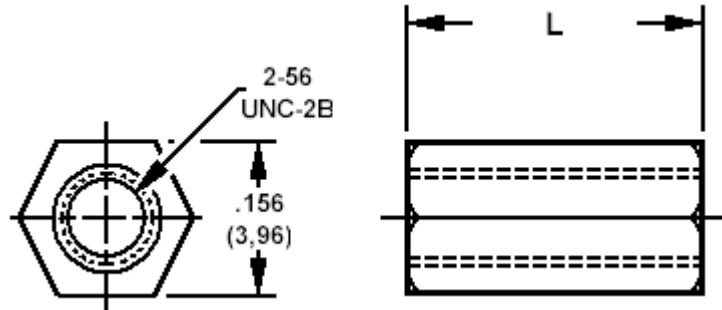

350-3932 Spacer/Stand-off, hexagonal, threaded

How to order code
350-3932-XX-YY-00
 Basic Part No XX = L dimension, YY = Plating Finish

DIMENSIONS (XX)		
	(XX)	L
350-3932	-02	.188 (4,78)
	-03	.250 (6,35)
	-04	.312 (7,92)
	-05	.375 (9,53)
	-06	.438 (11,13)
	-07	.500 (12,70)

MATERIALS			
Component	Material	Finish (YY)	
Spacer/Stand-Off	Brass	-02 Nickel	-07 Cadmium (plus Chromate)