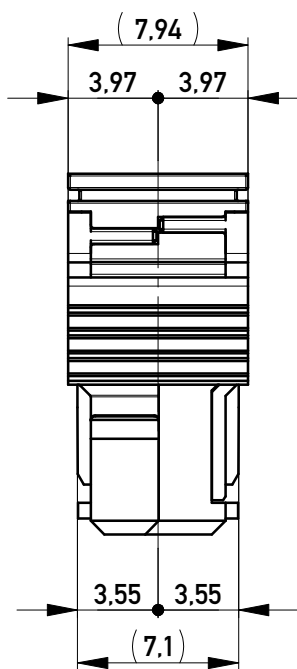

Abdeckungen vorverrastet  
covers loose mounted

Abdeckungen verpresst  
covers pressed on

Verpackt in Tray - tray packaging  
Verpackungseinheit 80 Stück - packaging unit 80

Einzelheit X  
detail X

Copyright by ERNI Production GmbH & Co. KG  
Proprietary notice pursuant to ISO 16016 to be observed.

Information: Codierung blau - coding blue		Tolerances	All Dimensions in mm	Scale 3:1
All rights reserved. Only for Information. To ensure that this is the latest version of this drawing, please contact one of the ERNI companies before using.		Subject to modification without prior notice. Drawing will not be updated.		Designation <b>F 2,54 DRC-B, 10-polig</b>
		www.ERNI.com	<b>101802780001</b>	
Index	Date	Class DRCBUG		K A3