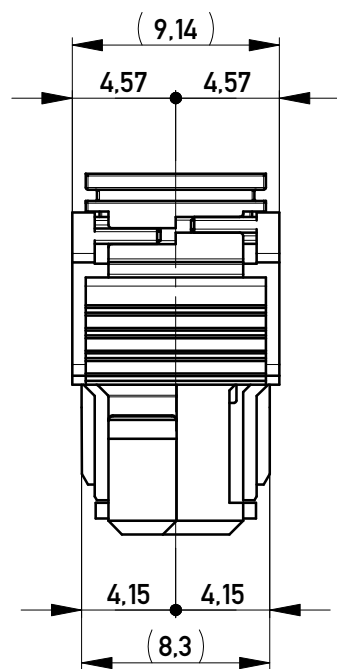

Abdeckungen vorverrastet  
covers loose mounted

Abdeckungen verpresst  
covers pressed on

Verpackt in Tray - tray packaging  
Verpackungseinheit 80 Stück - packaging unit 80

Einzelheit X  
detail X

Copyright by ERNI Production GmbH & Co. KG  
Proprietary notice pursuant to ISO 16016 to be observed.

Information: Codierung blau - coding blue		Tolerances	All Dimensions in mm	Scale 3:1
All rights reserved. Only for Information. To ensure that this is the latest version of this drawing, please contact one of the ERNI companies before using.		Subject to modification without prior notice. Drawing will not be updated.		Designation <b>F 2,54 DRC-B, 10-polig</b>
		www.ERNI.com	<b>101802780001</b>	
Index	Date	Class DRCBUG		K A3