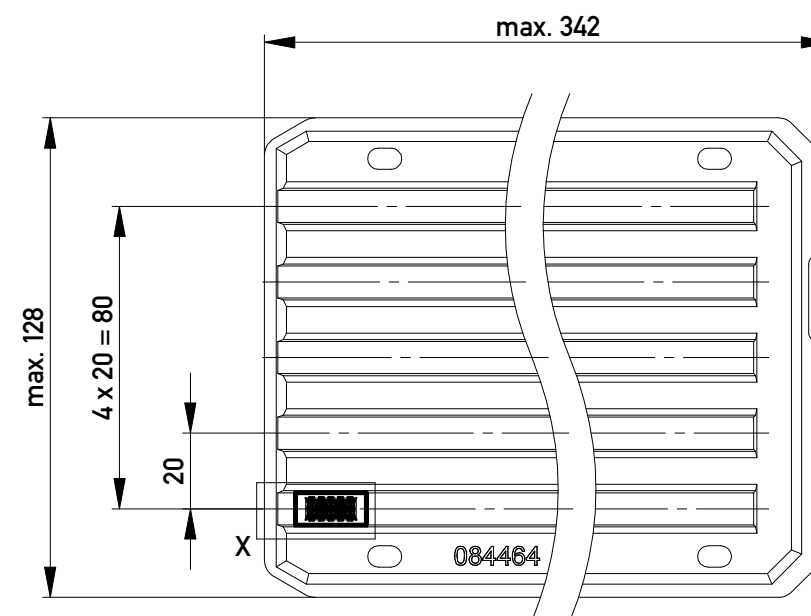

Abdeckungen vorverrastet  
covers loose mounted

Abdeckungen verpresst  
covers pressed on

Verpackt in Tray - tray packaging  
Verpackungseinheit 80 Stück - packaging unit 80

Einzelheit X  
detail X

Copyright by ERNI Production GmbH & Co. KG  
Proprietary notice pursuant to ISO 16016 to be observed.

Information: Codierung blau - coding blue		Tolerances	All Dimensions in mm	Scale 3:1
All rights reserved. Only for Information. To ensure that this is the latest version of this drawing, please contact one of the ERNI companies before using.		Subject to modification without prior notice. Drawing will not be updated.		Designation <b>F 2,54 DRC-B, 10-polig</b>
		www.ERNI.com	<b>101802780001</b>	
Index	Date	Class DRCBUG		K A3