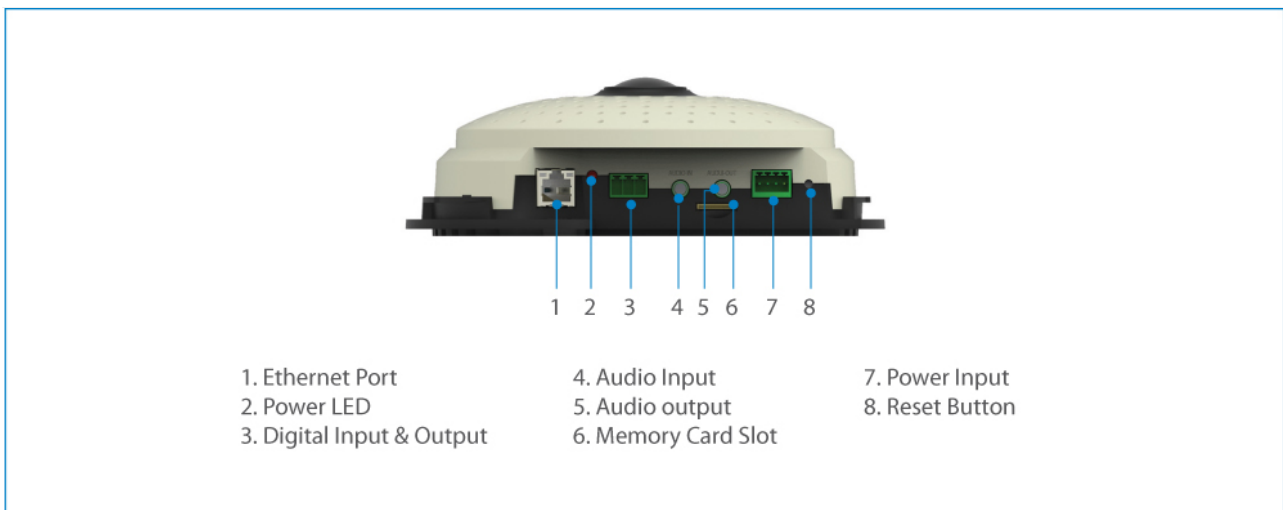

FCS-3094 Version: 1

! Power supply unit is to be ordered separately.

Panoramic Dome IP Network Camera, 10-Megapixel, 802.3af PoE, two-way audio

The LevelOne FCS-3094 is a panoramic IP surveillance camera, offering a full 360 degree view and clear, sharp images in 10 megapixel resolution. LevelOne FCS-3094 comes housed in a low-profile dome mounting, which is perfect for installing on a ceiling. The camera is PoE, and can run both power and data through the same Cat.5 cable, making installation fast and flexible. An excellent choice for large areas that require wide-ranging surveillance.

Key Features

- Built-in Micro SDHC/SDXC card slot for local storage
- 10-Megapixel high-definition resolution
- Offers various 360°/180° video modes for panoramic wide-angle surveillance
- Features WDR (Wide Dynamic Range) to enhance visibility under extremely bright or dark environments
- Removable IR-cut filter for day and night surveillance
- Dual power support: 12V DC/PoE (IEEE 802.3af)
- Video compression: H.264, MJPEG
- Free surveillance and CMS (Central Management System) software packages with 64-channel license

Image Sensor:

10-Megapixel 1/2.3" Progressive Scan CMOS

Lens:

Fixed focal, Fixed iris, Fixed focus, f1.37mm, F2.0

Port:

1 x RJ-45 10/100 Mbps PoE port
1 x Line In
1 x Line Out
1 x Power terminal block
I/O terminal block (1 DI/1 DO)
1 x MicroSDHC/ MicroSDXC card slot