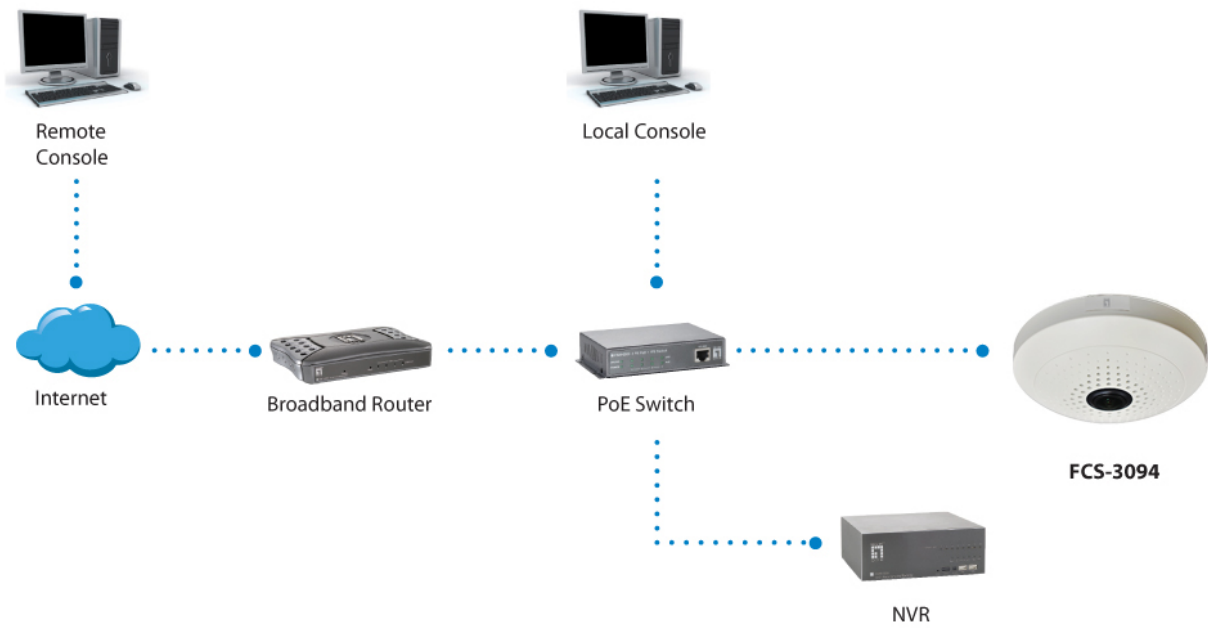

FCS-3094 Version: 1

! Power supply unit is to be ordered separately.

Panoramic Dome IP Network Camera, 10-Megapixel, 802.3af PoE, two-way audio

The LevelOne FCS-3094 is a panoramic IP surveillance camera, offering a full 360 degree view and clear, sharp images in 10 megapixel resolution. LevelOne FCS-3094 comes housed in a low-profile dome mounting, which is perfect for installing on a ceiling. The camera is PoE, and can run both power and data through the same Cat.5 cable, making installation fast and flexible. An excellent choice for large areas that require wide-ranging surveillance.

EMI/EMS:

CE, RoHS, FCC, ONVIF

Others

Supported Browsers:

Microsoft Windows 8/7/Vista/XP

Diagram

Order Information

FCS-3094

Package Contents

FCS-3094
Screw Kit
Quick Installation Guide
Resource CD (User Manual, Utility, QIG)

Optional Accessory

CAS-2101
Pendant Cap

CAS-2102
Pendant Mount Bracket

CAS-2103
Pendant Mount Bracket

CAS-2104
Extension Tube