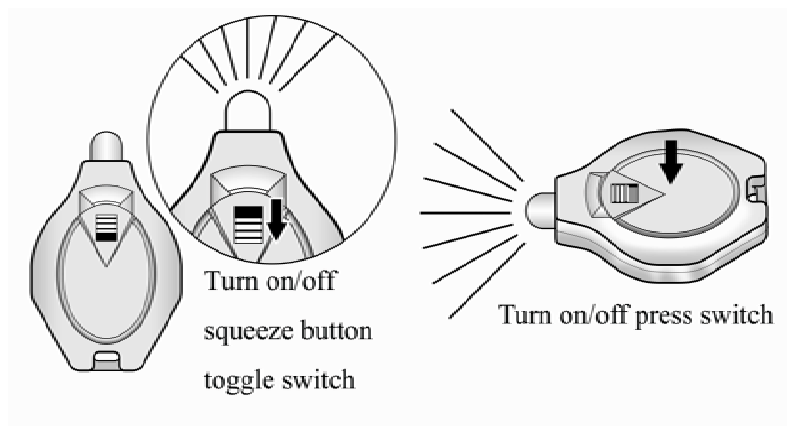

### Descriptions:

- 50% Power Angle: 15deg
- Operating Time: 5Hrs
- LED Type: white LED, 5mm
- Weight: 7.58g

### Features:

- Built-in Li Battery
- Micro size and portable
- Practically unbreakable LED light
- Available with different colors housing
- Dual function on/off switch & squeeze button

### Application:

- Small Area Illuminations
- Chart reading for astronomers and pilots
- Emergency lighting for home and office
- Outdoor activities such as camping and etc

### Product Picture:

**Caution:**

- Please don't soak in water
- Please put far away from the child
- Please don't look at LED light directly

**Instruction:****Application:**

**Product Packing Instruction:**