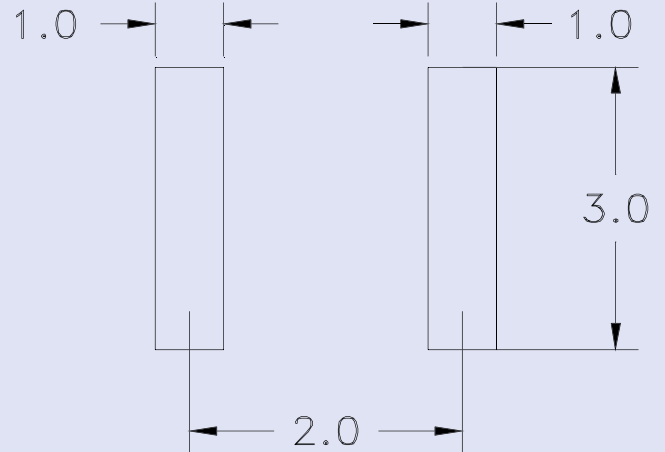

INDUSTRIAL GRADE CERAMIC RESONATOR

AWSZT-MS

Pb in ceramic
(exempt per RoHS 2002/95/EC Annex (7))

RoHS
Compliant

OUTLINE DRAWING:

Recommended land pattern

Dimensions: mm

TAPE & REEL: T = Tape and reel 3,000pcs/reel