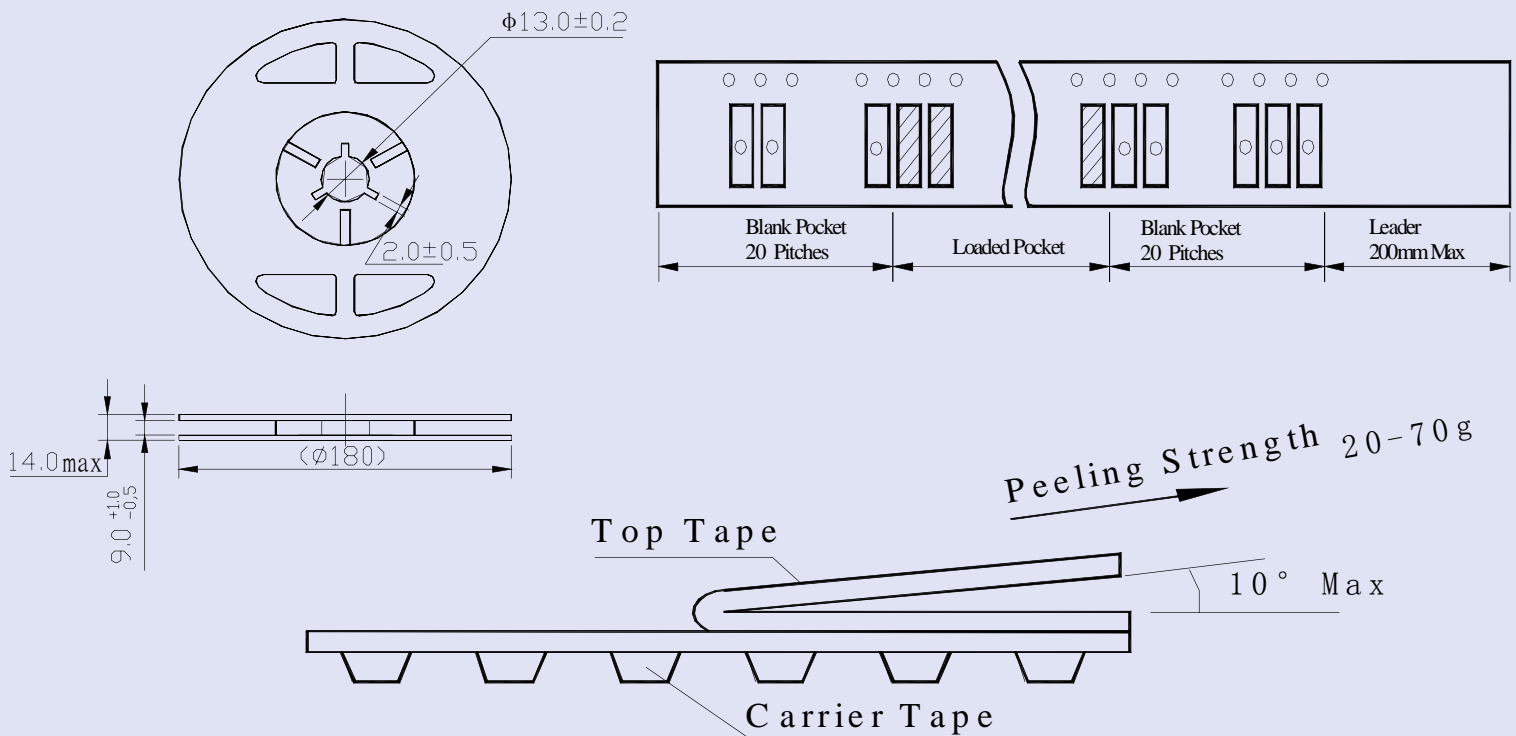

INDUSTRIAL GRADE CERAMIC RESONATOR

AWSZT-MS

Pb in ceramic
(exempt per RoHS 2002/95/EC Annex (7))

RoHS
Compliant

OUTLINE DRAWING:

Recommended land pattern

Dimensions: mm

TAPE & REEL: T = Tape and reel 3,000pcs/reel