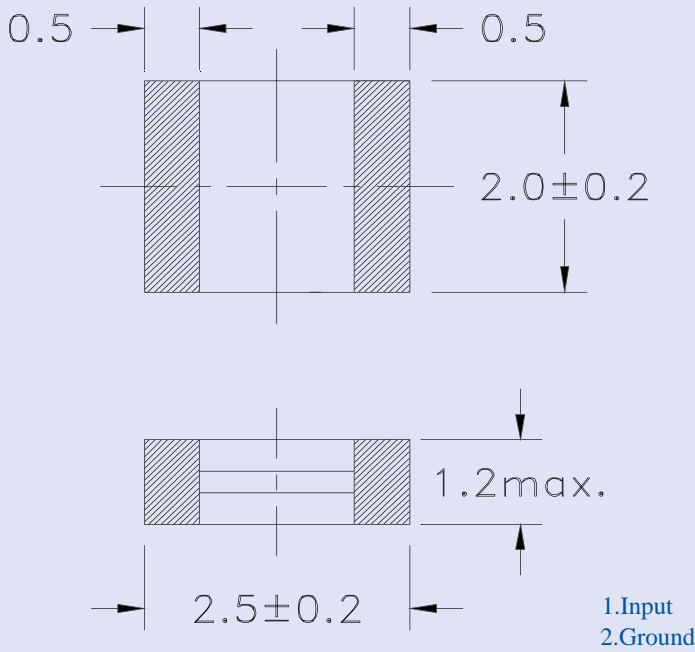

INDUSTRIAL GRADE CERAMIC RESONATOR

AWSZT-MS

Pb in ceramic
(exempt per RoHS 2002/95/EC Annex (7))

RoHS
Compliant

OUTLINE DRAWING:

Recommended land pattern

Dimensions: mm

TAPE & REEL: T = Tape and reel 3,000pcs/reel