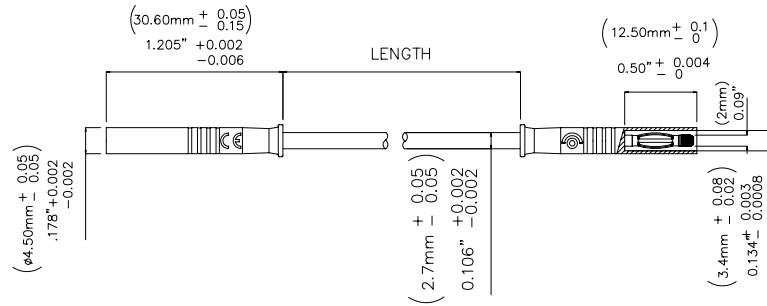

Models 72919
2mm SAFETY Sheathed Patch Cords

Features

- 2mm Male to male straight fixed safety patch cord mates with 2mm jacks.

Materials

- Wire Insulation: PVC
- Plug Body: Nickel plated Brass
- Plug Insulation: Polypropylene
- Plug Tip Insulation: Polysulfone

Ordering Information

Model: 72919-Length-Color
Available lengths: 20 inches (-20) or 39 inches (-39)
Available colors: Black (-0) or red (-2)

Specifications

Max Current	10A
Max Voltage	33 Vrms / 70 Vdc
Temperature	-20° C + 80° C
Max Resistance	0.02Ω

All dimensions are in inches. Tolerances (except noted): .xx = ±.02" (.51 mm), .xxx = ± .005" (.127 mm). All specifications are to the latest revisions. Specifications are subject to change without notice. Registered trademarks are the property of their respective companies.