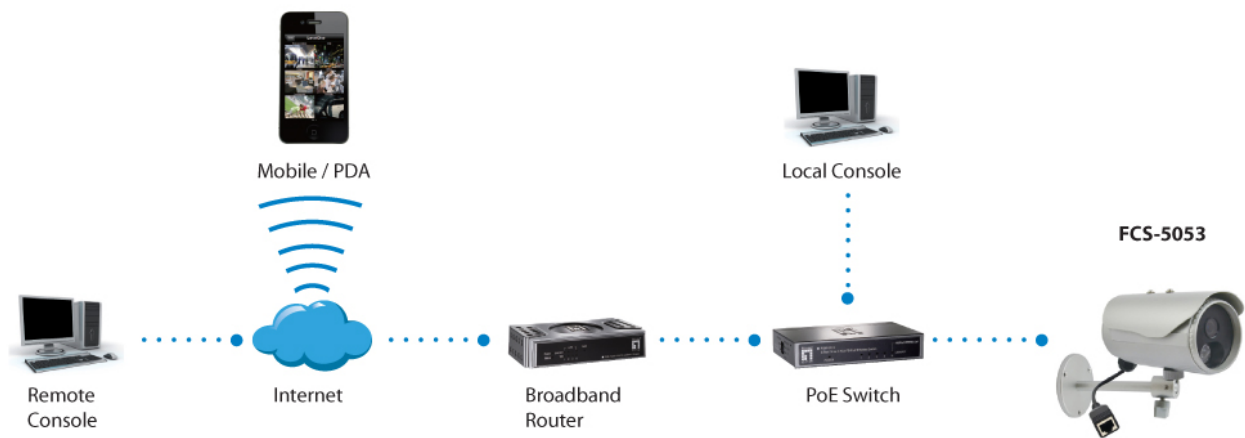

Deployment:
Wall Mount

Operation Systems:
Microsoft Windows 8/7/Vista/XP

Order Information

FCS-5053

Package Contents

FCS-5053
Bracket
Mounting Kit
Screw Kit
Quick Installation Guide
Resource CD (User Manual, Utility, QIG)