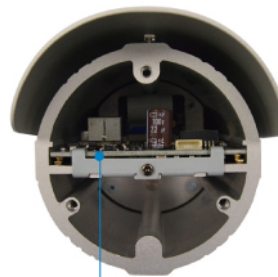

FCS-5053 2022 22: 1

Fixed Network Camera, 3-Megapixel, Outdoor, PoE 802.3af, Day & Night, IR LEDs

1

1. Ethernet Port

2

2. Reset Button

Key Features

- 3-2000 2000
- 22 22 222 22(-40°C to 50°C) 222 2222 22 2 22 IP66-22
- 22 20 m22 22 222 222 22 222 LED
- 22: H.264/MJPEG
- 22 2 22 22 222 222 IR-2 22
- Power support: PoE (IEEE 802.3af)
- 22 64-22 2222 222 22(OneSecure App 22)

UPnP, SNMP, Bonjour

**Image Sensor:**

3-Megapixel 1/3.2" Progressive Scan CMOS

Connectors and Cabling:

1 x RJ-45 10/100 Mbps PoE Port

Lens:

Fixed focal, Fixed iris, Fixed focus, f4.2mm, F1.8

IR Cut Filter:

Removable infrared-cut filter for day & night function

IR LED:

1 Adaptive IR LEDs for illumination up to 20m

Shutter Time:

1/5 ~ 1/10,000 sec

Angle of View:

62.7°

Pan/Tilt/Zoom:

G.711

Power:

Power Consumption: PoE Class 2 (IEEE802.3af) / 4.88 W (IR on)

Power Input: 802.3af PoE

Features

Video:

Image Setting: - Adjustable image size, quality and bit rate

- Configurable brightness, sharpness, contrast, saturation, white balance and exposure