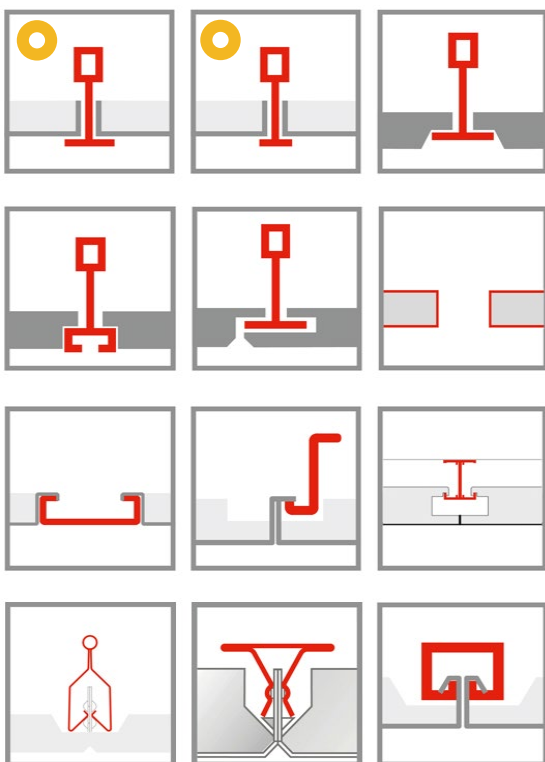

Cyanlite™

LED Panel Lights

For

Lay-In

● Lay-On

Clip-In

Hook-In

Hook-On

Hook-Over

Double Hook

Ceilings

www.cyanlite.com