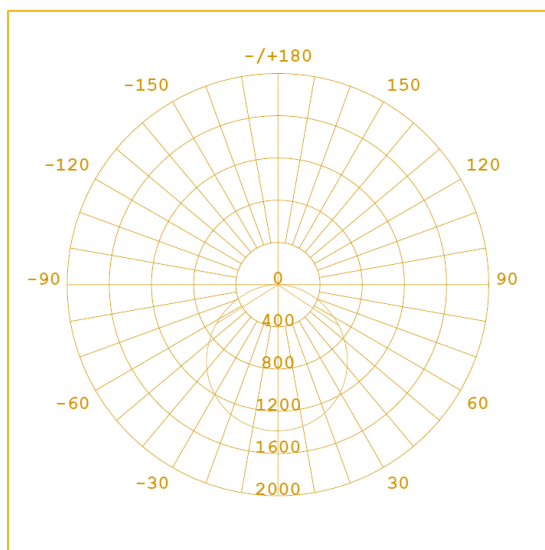

Specification

Model	Part No.	Power	Luminous Flux	Dimension (mm)
184x1231	PS22W213	22 W	2500 lm	184x1231x10
190x1250	PS30W212	30 W	3600 lm	185x1245x10
190x1300	PS30W213	30 W	3600 lm	185x1295x10
190x1500	PS35W215	35 W	4200 lm	185x1495x10
300x300	PS15W030	15 W	1800 lm	295x295x10
300x600	PS20W306	20 W	2400 lm	295x595x10
300x1200	PS30W312	30 W	3600 lm	295x1195x10
300x1500	PS35W315	35 W	4200 lm	295x1495x10
300x1800	PS45W318	45 W	5400 lm	295x1795x10
310x1547	PS40W316	40 W	5000lm	310x1547x10
312.5x1250	PS30W313G	30W	3600 lm	308x1245x10
312.5x1500	PS35W315G	35 W	4200 lm	308x1495x10
312.5x1800	PS45W318G	45 W	5400 lm	308x1795x10
400x1200	PS30W412	30W	3600 lm	395x1195x10
400x1250	PS30W413	30W	3600 lm	395x1245x10
400x1500	PS35W415	35 W	4200 lm	395x1495x10
400x1800	PS45W418	45 W	5400 lm	395x1795x10
500x500	PS30W050	30 W	3600 lm	495x495x10
600x600	PS30W060	30 W	3600 lm	595x595x10
600x1200	PS50W612	50 W	6000 lm	595x1195x10
625x625	PS30W062	30 W	3600 lm	620x620x10
625x1250	PS50W613	50W	6000 lm	620x1245x10
750x750	PS50W075	50 W	6000 lm	745x745x10

Photometric

- UGR22 with Opalic Diffuser