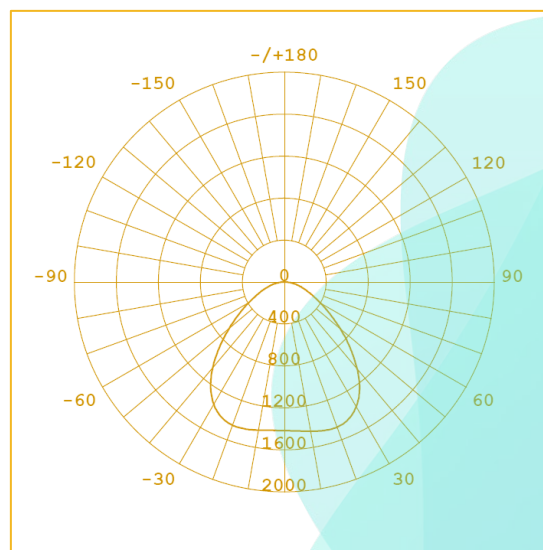

- UGR19 with Micro Prismatic Diffuser