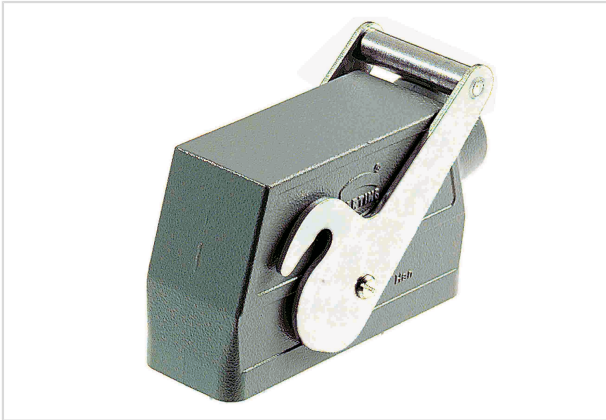

Han 16B-GS-ZV-21

Image is for illustration purposes only. Please refer to product description.

Part number	09 30 016 0580
Specification	Han 16B-GS-ZV-21
HARTING eCatalogue	https://b2b.harting.com/09300160580

Identification

Category	Hoods/Housings
Series of hoods/housings	Han [®] B
Type of hood/housing	Hood
Type	High construction

Version

Locking type	Central locking lever (on the hood)
Size	16 B
Version	Side entry
Cable entry	1x Pg 21
Field of application	Standard hoods/housings for industrial connectors

Technical characteristics

Limiting temperature	-40 ... +125 °C
Degree of protection acc. to IEC 60529	IP65
Type rating acc. to UL 50 / UL 50E	4 4X 12

Material properties

Material (hood/housing)	Aluminium die-cast
Surface (hood/housing)	Powder-coated
Colour (hood/housing)	RAL 7037 (dust grey)
Material (locking)	Stainless steel