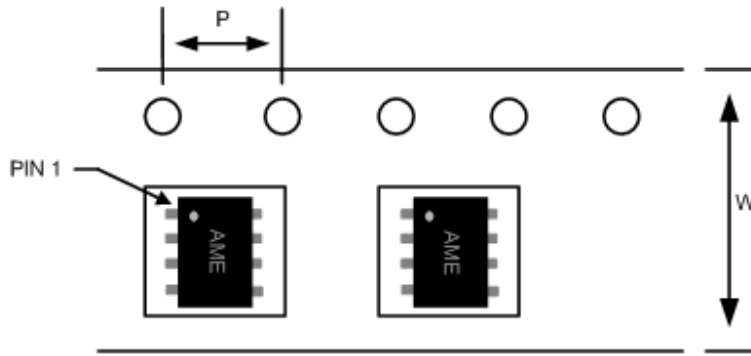

SOP-8/PP

Carrier Tape, Number of Components Per Reel and Reel Size

Package	Carrier Width (W)	Pitch (P)	Part Per Full Reel	Reel Size
SO-8/PP	12.0±0.1 mm	4.0±0.1 mm	2500pcs	330±1 mm