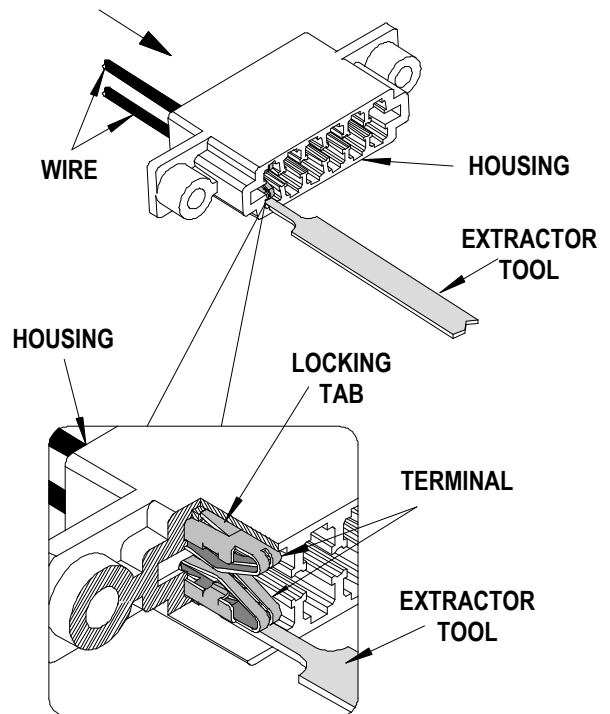

SCOPE

Products: KK ® 3.96mm (.156 in) pitch Crimp Terminals

Terminal Series No	Description	Housings Series No	Terminal Order No.			
1797	KK ® 3.96mm (.156 in) pitch Bifurcated Terminals	1796	08-01-0101	08-01-0102	08-01-0105	08-01-0106
			08-01-0121	08-01-0122	08-01-0123	08-01-0124
			08-03-0101	08-03-0102	08-05-0103	08-05-0104
			08-05-0105	08-06-0101	08-06-0102	08-06-0105
			08-06-0106	08-07-0101	08-07-0102	
1799	KK ® 3.96mm (.156 in) pitch Right Angle Terminal	2139, 41696, 52213 and 52266	08-30-0109	08-30-0110	08-34-0105	08-34-0106
			08-34-0109	08-35-0105	08-35-0106	
4366	KK ® 3.96mm (.156 in) pitch Straight-On Dualcon TM Terminals	4338	08-03-0303	08-03-0304	08-05-0301	08-05-0302
			08-05-0305	40-01-1194	50-36-1873	
4573	KK ® 3.96mm (.156 in) pitch Cantilever Straight-On Terminals	4338	08-03-0305	08-03-0306	08-05-0303	08-05-0304
			50-36-2431	50-36-2432		

OPERATION:

- Push the terminal forward in the arrow direction before using the Extractor Tool as shown in Figure 1. Insert the Extractor Tool into the slot on the bottom or top of the connector housing.

Figure 1

- Depress the terminal locking tabs, push the terminal back through the Connector slot and pull the terminated wire out in the arrow direction as shown in Figure 2.

Figure 2

CAUTION: Molex specifications are valid only when used with Molex terminals, applicators and tooling.