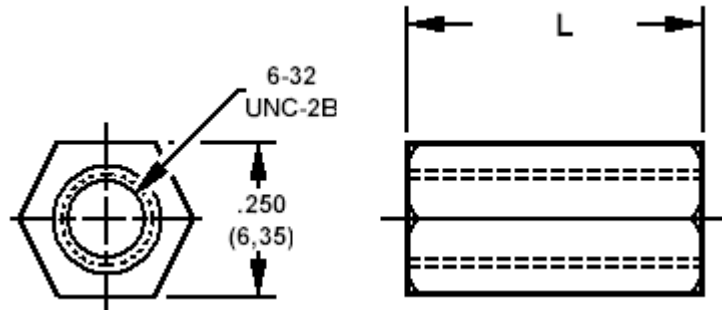

350-3935 Spacer/Stand-off, hexagonal, threaded

How to order code

350-3935-XX-YY-00

Basic Part No XX = L dimension, YY = Plating Finish

DIMENSIONS (XX)		
	(XX)	L
350-3935	-03	.250 (6,35)
	-04	.312 (7,92)
	-05	.375 (9,53)
	-06	.438 (11,13)
	-07	.500 (12,70)
	-08	.625 (15,88)
	-09	.750 (19,05)
	-10	.875 (22,23)
	-11	1.000 (25,40)

MATERIALS			
Component	Material	Finish (YY)	
Spacer/Stand-Off	Brass	-02 Nickel	-07 Cadmium (plus Chromate)