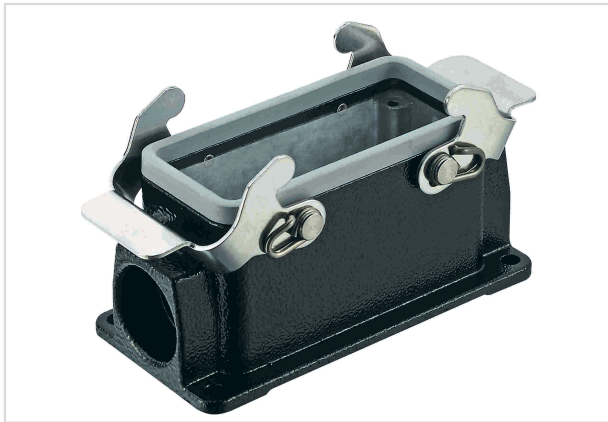

Han M Base Surface LC 2 Levers 1 x Pg21

Image is for illustration purposes only. Please refer to product description.

Part number	09 37 016 1230
Specification	Han M Base Surface LC 2 Levers 1 x Pg21
HARTING eCatalogue	https://b2b.harting.com/09370161230

Identification

Category	Hoods/Housings
Series of hoods/housings	Han [®] M
Type of hood/housing	Surface mounted housing
Type	Low construction

Version

Locking type	Double locking lever
Size	16 B
Version	Side entry
Cable entry	1x Pg 21
Field of application	Hoods/housings for rough environments

Technical characteristics

Limiting temperature	-40 ... +125 °C
Degree of protection acc. to IEC 60529	IP65
Type rating acc. to UL 50 / UL 50E	4 4X 12

Material properties

Material (hood/housing)	Aluminium die-cast
Surface (hood/housing)	Powder-coated
Colour (hood/housing)	RAL 9005 (jet black)
Material (seal)	FPM