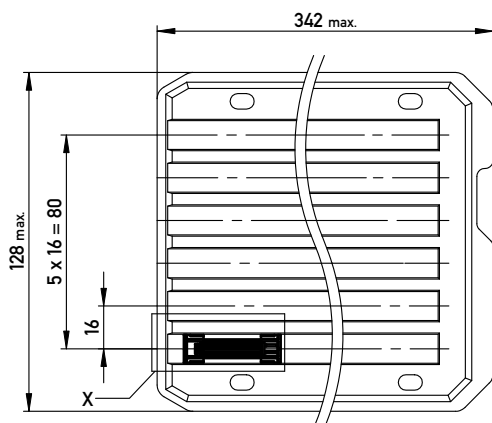

Verpackt in Tray -tray packaging  
 Verpackungseinheit 48 Stück -packaging unit 48

Einzelheit X (M 2:1)  
 detail X

Adapterstück für board-to-board Abstand von 38mm (beidseitig verbaut mit Federleiste: 154805, Low Profile)  
 Adapter for board-to-board height 38mm (in combination with two female connectors: 154805, low profile)

Copyright by ERNI GmbH Proprietary notice pursuant to ISO 16016 to be observed.	Information:	Tolerances	 All Dimensions in mm	Scale	3:1	
	All rights reserved. Only for Information. To ensure that this is the latest version of this drawing, please contact one of the ERNI companies before using.	Subject to modification without prior notice. Drawing will not be updated.	Designation <b>1,27 DRC Adapterstück BTB 38mm</b> <i>12-polig</i>			
	E01 Index	25.06.2008 Date	 www.ERNI.com	<b>364103</b>		I <b>A3</b>
			Class	DRCBTB		