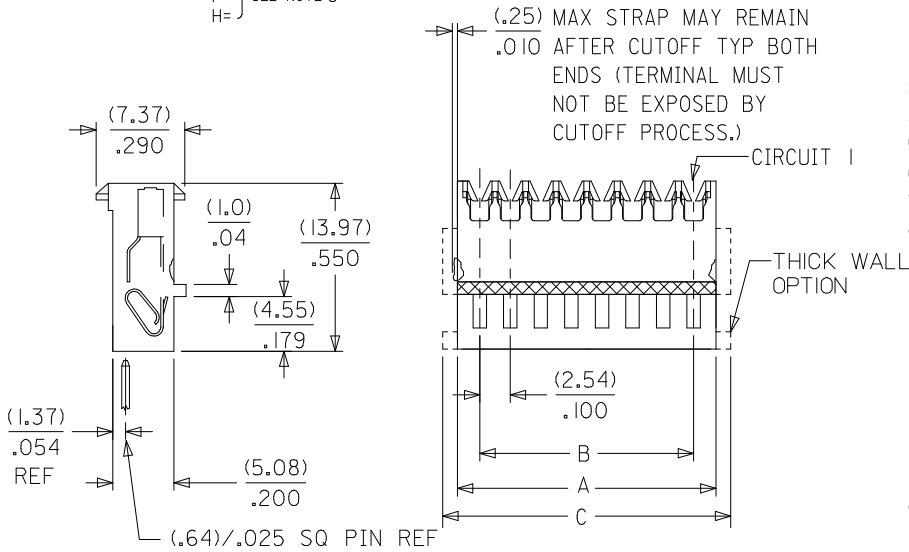

1. MATERIAL: UNFILLED NYLON, UL94V-2, MOLDED MATERIAL (CLEAR)
2. FINISH:
   - (102) OVERALL TIN: (0.00508)/(0.00200 MIN OVER (0.00254)/(0.00100 MIN COPPER.
   - (208) SELECT GOLD: (0.00038)/(0.00015 MIN, * SELECT TIN: (0.00254)/(0.00100 MIN, OVERALL NICKEL UNDERPLATE: (0.00127)/(0.00050 MIN.
   - (228) SELECT GOLD: (0.00076)/(0.00030 MIN, * SELECT TIN: (0.00254)/(0.00100 MIN, OVERALL NICKEL UNDERPLATE: (0.00127)/(0.00050 MIN.
   - (501) OVERALL GOLD: (0.00051)/(0.00020 MIN OVER (0.00076)/(0.00030 MIN NICKEL
   - (502) OVERALL GOLD: (0.00051)/(0.00020 MIN OVER (0.00127)/(0.00050 MIN NICKEL.
   - (503) OVERALL GOLD: (0.00076)/(0.00030 MIN OVER (0.00127)/(0.00050 MIN NICKEL.
   - (P909) OVERALL TIN: (0.00254)/(0.00100 MIN. *THE PRIMARY SHIPPING CARTON WILL BE LABELED COMPLIANT TO RoHS DIRECTIVE 2002/95/EC AND ELV ANNEX II OF DIRECTIVE 2000/53/EC*. CARTONS WITHOUT THIS LABEL MAY CONTAIN PRODUCT WITH TIN/LEAD PLATINGS.
3. PRODUCT SPECIFICATION: PS-7720-001
4. PACKAGING: BULK PK-7720-001 SEE CHART
5. THESE HOUSINGS ARE FOR USE WITH SINGLE 22 AWG WIRE TERMINATION ONLY
6. COLOR STRIPE TO RUN LENGTH OF RIB AS SHOWN (SEE CHART FOR COLOR)
7. SEE APPLICATION SPEC SMES-7720-0002 FOR ADDITIONAL INFORMATION.
8. WIRE SPECIFICATIONS: SEE SMES-7720-0002 (INSUL. DIA (1.52)/(0.060 MAX)
   - SLOT SIZE A FOR USE WITH: 26 AWG SOLID, STRANDED TINNED
   - SLOT SIZE H FOR USE WITH: 28 AWG SOLID, STRANDED TINNED, AND STRANDED TOPCOAT
   - SLOT SIZE F FOR USE WITH: 24 AWG SOLID, STRANDED TINNED, AND STRANDED TOPCOAT
   - SLOT SIZE E FOR USE WITH: 26 AWG STRANDED TOPCOAT
   - SLOT SIZE G FOR USE WITH: 22 AWG STRANDED TINNED
9. THIS PART CONFORMS TO CLASS B REQUIREMENTS OF COSMETIC SPECIFICATION PS-45499-002.

NO OF CKTS	DIM A	DIM B	DIM C
2	(5.44) .214	(2.54) .100	(7.59) .299
3	(7.98) .314	(5.08) .200	(10.13) .399
4	(10.52) .414	(7.62) .300	(12.67) .499
5	(13.06) .514	(10.16) .400	(15.21) .599
6	(15.60) .614	(12.70) .500	(17.75) .699
7	(18.14) .714	(15.24) .600	(20.29) .799
8	(20.68) .814	(17.78) .700	(22.83) .899
9	(23.22) .914	(20.30) .800	(25.37) .999
10	(25.76) 1.014	(22.86) .900	(27.91) 1.099
11	(28.30) 1.114	(25.40) 1.000	(30.45) 1.199
12	(30.84) 1.214	(27.94) 1.100	(32.99) 1.299
13	(33.38) 1.314	(30.48) 1.200	(35.53) 1.399
14	(35.92) 1.414	(33.02) 1.300	(38.07) 1.499
15	(38.46) 1.514	(35.56) 1.400	(40.61) 1.599
16	(41.00) 1.614	(38.10) 1.500	(43.15) 1.699
17	(43.54) 1.714	(40.64) 1.600	(45.69) 1.799
18	(46.08) 1.814	(43.18) 1.700	(48.23) 1.899
19	(48.62) 1.914	(45.72) 1.800	(50.77) 1.999
20	(51.16) 2.014	(48.26) 1.900	(53.31) 2.099
21	(53.70) 2.114	(50.80) 2.000	(55.85) 2.199
22	(56.24) 2.214	(53.34) 2.100	(58.39) 2.299
23	(58.78) 2.314	(55.88) 2.200	(60.93) 2.399
24	(61.32) 2.414	(58.42) 2.300	(63.47) 2.499
25	(63.86) 2.514	(60.96) 2.400	(66.01) 2.599
26	(66.40) 2.614	(63.50) 2.500	(68.55) 2.699
27	(68.94) 2.714	(66.04) 2.600	(71.09) 2.799
28	(71.48) 2.814	(68.58) 2.700	(73.63) 2.899

CORRECT HSG. NO.'S
EC NO: UCP2009-2291
DRWN:MKIPPER 2009/04/16
CHKD:SSOUSEK 2009/04/17
APPR:FSM:TH 2009/04/17

QUALITY SYMBOLS
▽=0
◁=0

DESCRIPTION
REV

BA

GENERAL TOLERANCES (UNLESS SPECIFIED)

	mm	INCH
4 PLACES	± ---	± ---
3 PLACES	± ---	± ---
2 PLACES	± ---	± ---
1 PLACE	± ---	± ---

ANGULAR ±1/2°

DRAFT WHERE APPLICABLE MUST REMAIN WITHIN DIMENSIONS

DIMENSION STYLE
MM/IN

SCALE ---

DESIGN UNITS
INCH

THIRD ANGLE PROJECTION

DRAWN BY DATE
SAMIEC 2004/04/13

CHECKED BY DATE
SAMIEC 2004/04/13

APPROVED BY DATE
MARGULIS 2004/04/13

MATERIAL NO.
SEE CHART

TITLE
KK 100 IDT CONNECTOR ASSEMBLY

MOLEX MOLEX INCORPORATED

DOCUMENT NO.
SD-7720-001

SHEET NO.
1 OF *