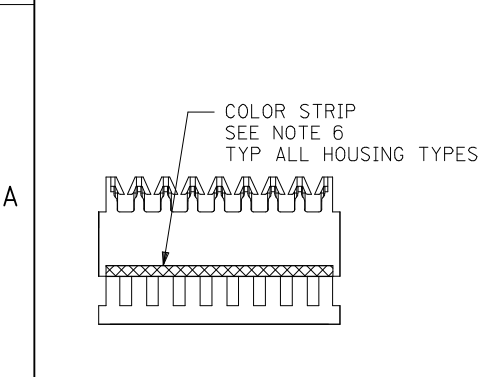

FACTORY I.D.
EC NO: UCP2009-2029
DRWN:MKIPPER 2009/02/25
CHKD:SSOUSEK 2009/02/25
APPR:FSMITH 2009/02/26
A Z7

QUALITY SYMBOLS	= 0
	= 0
DESCRIPTION	
REV	

GENERAL TOLERANCES (UNLESS SPECIFIED)		
	mm	INCH
4 PLACES	± ---	± ---
3 PLACES	± ---	± ---
2 PLACES	± ---	± ---
1 PLACE	± ---	± ---
ANGULAR ±1/2°		
DRAFT WHERE APPLICABLE MUST REMAIN WITHIN DIMENSIONS		

DIMENSION STYLE	
MM/IN	
DRAWN BY	DATE
SAMIEC	2004/04/13
CHECKED BY	DATE
SAMIEC	2004/04/13
APPROVED BY	DATE
MARGULIS	2004/04/13
MATERIAL NO.	
SEE CHART	
SIZE	
A	

SCALE	DESIGN UNITS	THIRD ANGLE PROJECTION	
---	INCH		
TITLE			
KK 100 IDT CONNECTOR ASSEMBLY			
MOLEX INCORPORATED			
DOCUMENT NO.			SHEET NO.
SD-7720-001			2 OF *
THIS DRAWING CONTAINS INFORMATION THAT IS PROPRIETARY TO MOLEX INCORPORATED AND SHOULD NOT BE USED WITHOUT WRITTEN PERMISSION