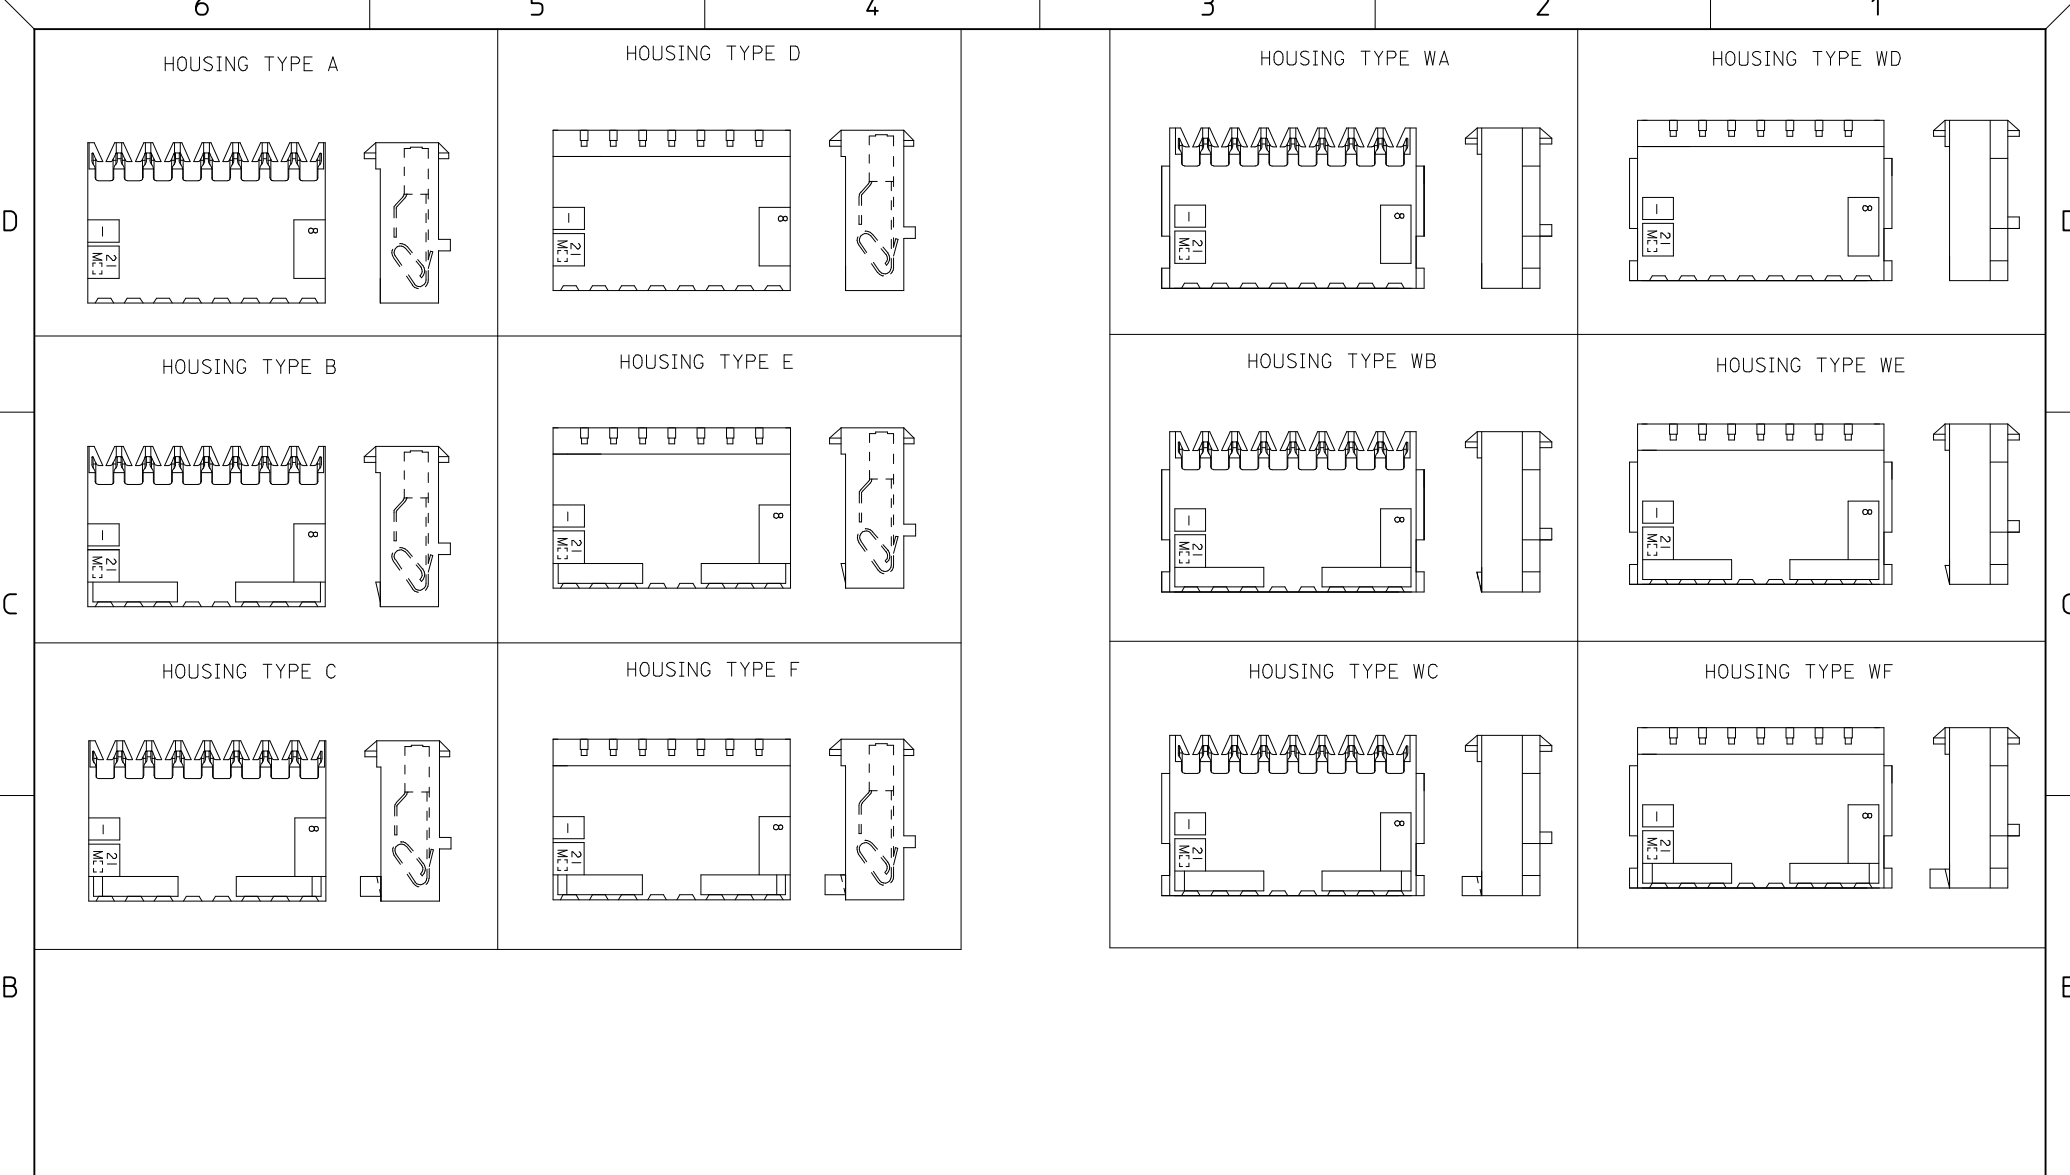

FACTORY I.D.
EC NO: UCP2009-2029
DRWN:MKIPPER 2009/02/25
CHKD:SSOUSEK 2009/02/25
APPR:FSMITH 2009/02/26
A Z7

QUALITY SYMBOLS	= 0
	= 0
DESCRIPTION	
REV	

GENERAL TOLERANCES (UNLESS SPECIFIED)		
	mm	INCH
4 PLACES	± ---	± ---
3 PLACES	± ---	± ---
2 PLACES	± ---	± ---
1 PLACE	± ---	± ---
ANGULAR ±1/2°		
DRAFT WHERE APPLICABLE MUST REMAIN WITHIN DIMENSIONS		

DIMENSION STYLE	
MM/IN	
DRAWN BY	DATE
SAMIEC	2004/04/13
CHECKED BY	DATE
SAMIEC	2004/04/13
APPROVED BY	DATE
MARGULIS	2004/04/13
MATERIAL NO.	
SEE CHART	
SIZE	
A	

SCALE	DESIGN UNITS	THIRD ANGLE PROJECTION	
---	INCH		
TITLE			
KK 100 IDT CONNECTOR ASSEMBLY			
MOLEX INCORPORATED			
DOCUMENT NO.			SHEET NO.
SD-7720-001			2 OF *
THIS DRAWING CONTAINS INFORMATION THAT IS PROPRIETARY TO MOLEX INCORPORATED AND SHOULD NOT BE USED WITHOUT WRITTEN PERMISSION