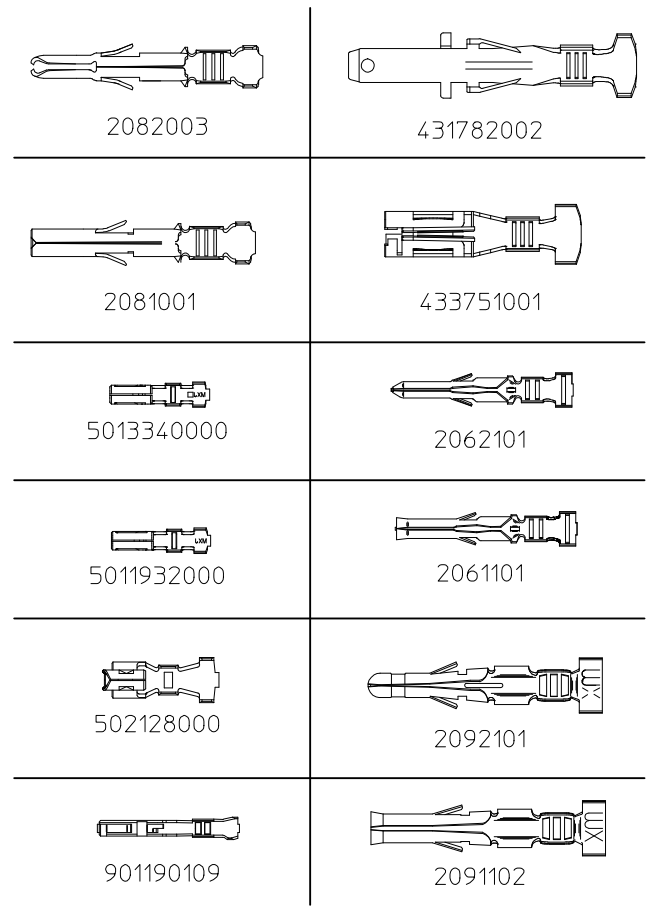

6

5

4

3

2

1

7 6 5 4 3 2 1

MATERIAL NO.	TITLE	L(mm)	ITEM	DESCRIPTION	Q'TY
688014038	MLX Female 150mm cable	150	A	TERMINAL 14-20AWG 02081001	2
			B	WIRE UL1061 18AWG BLACK	A/R
688014039	MLX Female 300mm cable	300	A	TERMINAL 14-20AWG 02081001	2
			B	WIRE UL1061 18AWG BLACK	A/R
688014042	Picoclash Single row 150mm cable	150	A	TERMINAL 28-32AWG 5013340000	2
			B	WIRE UL1061 28AWG BLACK	A/R
688014043	Picoclash Single row 300mm cable	300	A	TERMINAL 28-32AWG 5013340000	2
			B	WIRE UL1061 28AWG BLACK	A/R
688014040	Picoclash Dual row 150mm cable	150	A	TERMINAL 28-32AWG 5011932000	2
			B	WIRE UL1061 28AWG BLACK	A/R
688014041	Picoclash Dual row 300mm cable	300	A	TERMINAL 28-32AWG 5011932000	2
			B	WIRE UL1061 28AWG BLACK	A/R
688014052	Sabre Female 150mm cable	150	A	TERMINAL 14-16AWG 433751001	2
			B	WIRE UL1061 16AWG BLACK	A/R
688014053	Sabre Female 300mm cable	300	A	TERMINAL 14-16AWG 433751001	2
			B	WIRE UL1061 16AWG BLACK	A/R
688014050	Sabre Male 150mm cable	150	A	TERMINAL 14-16AWG 431782002	2
			B	WIRE UL1061 16AWG BLACK	A/R
688014051	Sabre Male 300mm cable	300	A	TERMINAL 14-16AWG 431782002	2
			B	WIRE UL1061 16AWG BLACK	A/R
688014044	Sherlock Female 150mm cable	150	A	TERMINAL 24-30AWG 502128000	2
			B	WIRE UL1061 26AWG BLACK	A/R
688014045	Sherlock Female 300mm cable	300	A	TERMINAL 24-30AWG 502128000	2
			B	WIRE UL1061 26AWG BLACK	A/R