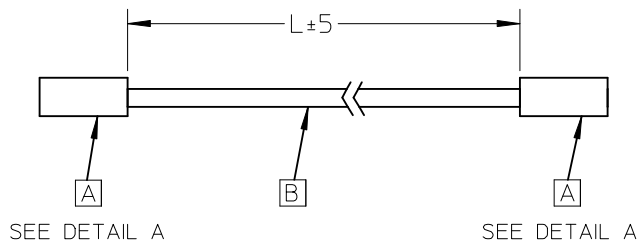

EC NO	DATE	REV	DESCRIPTION	CHANGER
	13.11.15	A	INITIAL RELEASE.	Andrew
CY15-6943	15.06.10	B	CHG 5011932000 TO 5011933000 FOR 688014040&688014041	Andrew

MATERIAL NO.	TITLE	L(mm)	ITEM	DESCRIPTION	Q'TY
688014059	.093" Male 300mm cable	300	A	TERMINAL 14-20AWG 02092101	2
			B	WIRE UL1061 18AWG BLACK	A/R
688014058	.093" Male 150mm cable	150	A	TERMINAL 14-20AWG 02092101	2
			B	WIRE UL1061 18AWG BLACK	A/R
688014061	.093" Female 300mm cable	300	A	TERMINAL 14-20AWG 02091102	2
			B	WIRE UL1061 18AWG BLACK	A/R
688014060	.093" Female 150mm cable	150	A	TERMINAL 14-20AWG 02091102	2
			B	WIRE UL1061 18AWG BLACK	A/R
688014055	.062" Male 300mm cable	300	A	TERMINAL 18-24AWG 02062101	2
			B	WIRE UL1061 22AWG BLACK	A/R
688014054	.062" Male 150mm cable	150	A	TERMINAL 18-24AWG 02062101	2
			B	WIRE UL1061 22AWG BLACK	A/R
688014057	.062" Female 300mm cable	300	A	TERMINAL 18-24AWG 02061101	2
			B	WIRE UL1061 22AWG BLACK	A/R
688014056	.062" Female 150mm cable	150	A	TERMINAL 18-24AWG 02061101	2
			B	WIRE UL1061 22AWG BLACK	A/R
688014037	MLX Male 300mm cable	300	A	TERMINAL 14-20AWG 02082003	2
			B	WIRE UL1061 18AWG BLACK	A/R
688014036	MLX Male 150mm cable	150	A	TERMINAL 14-20AWG 02082003	2
			B	WIRE UL1061 18AWG BLACK	A/R
688014048	C-Grid III Female 150mm cable	150	A	TERMINAL 22-24AWG 901190109	2
			B	WIRE UL1061 22AWG BLACK	A/R
688014049	C-Grid III Female 300mm cable	300	A	TERMINAL 22-24AWG 901190109	2
			B	WIRE UL1061 22AWG BLACK	A/R
688014046	Duraclick Female 150mm cable	150	A	TERMINAL 24-30AWG 502128000	2
			B	WIRE UL1061 26AWG BLACK	A/R
688014047	Duraclick Female 300mm cable	300	A	TERMINAL 24-30AWG 502128000	2
			B	WIRE UL1061 26AWG BLACK	A/R