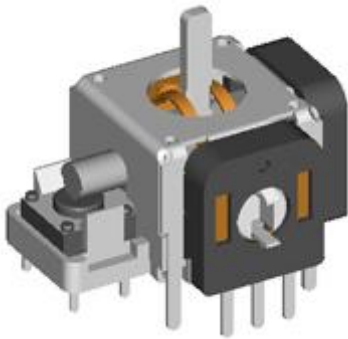

Model(型號): **RKJXK13001**

► [Download PDF file](#)

**Features:(特點):**

Compact design with a good space factor.  
Available in a wide variety of type including standard type and lever reset type.  
Constructed integral with tact switch for selection ,thus contributing to improvement in the operability of sets.

**Applications(作用):**

Controller for remote control of audio equipment , CD-L , VCD , TV ,car navigation system, and for game , etc .

**Dimensions(規格圖):**

**Specifications(規格)**

**Electrical Characteristics [ 電氣性能 ]**