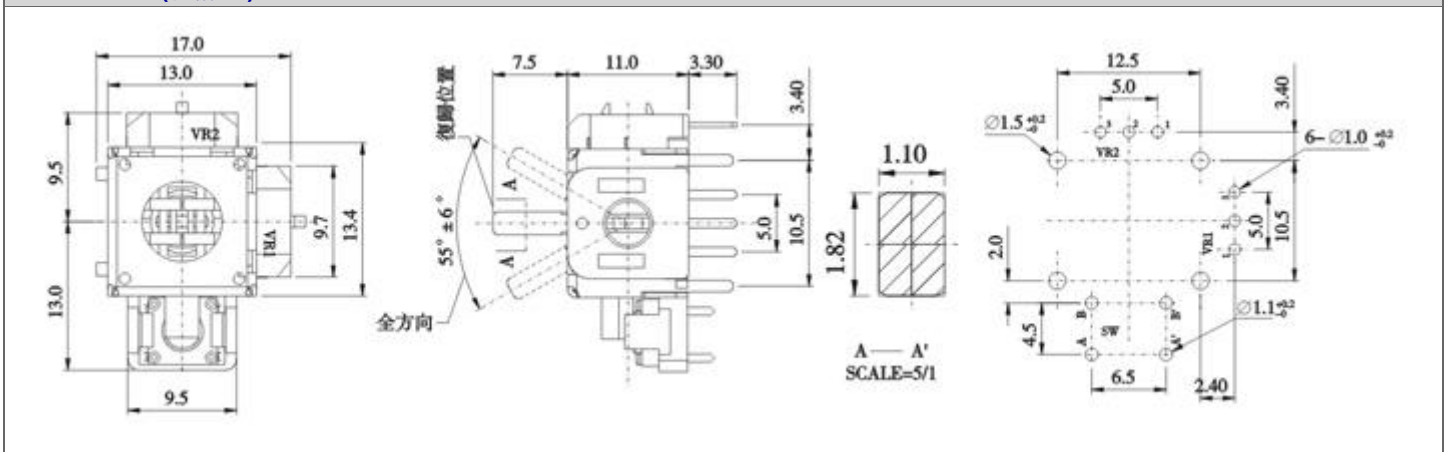

Dimensions(規格圖):

Specifications(規格)

Electrical Characteristics [電氣性能]

Total resistance [全阻抗值]	10KΩ , 50K Ω , 100KΩ
Total resistance tolerance [全阻抗值容許差]	±30%
Ratings power(w) [額定功率]	0.0125W, Switch 5V DC
Resistance taper [阻抗變化特性]	B
Residual resistance [殘留阻值]	全阻值3%Ω Max.
Sliding noise [滑動雜音]	300mV Max
Insulation resistance [絕緣阻抗]	100MΩ Min. at DC 250V. Switch 10MΩ Min. DC 10V
Withstanding voltage [耐電壓]	1 minute at AC 250V
Max. operating voltage [最高使用電壓]	AC 50V

Mechanical Characteristics [機械性能]

Operation torque [回轉力矩]	150~200gf.cm
Rotation stopper strength [止動強度]	3Kgf.cm Min
Switch Travel [開關移動量]	0.5 mm

Endurance Characteristics [耐久性能]

Rotational life [回轉壽命]	More than 1,000,000 cycles