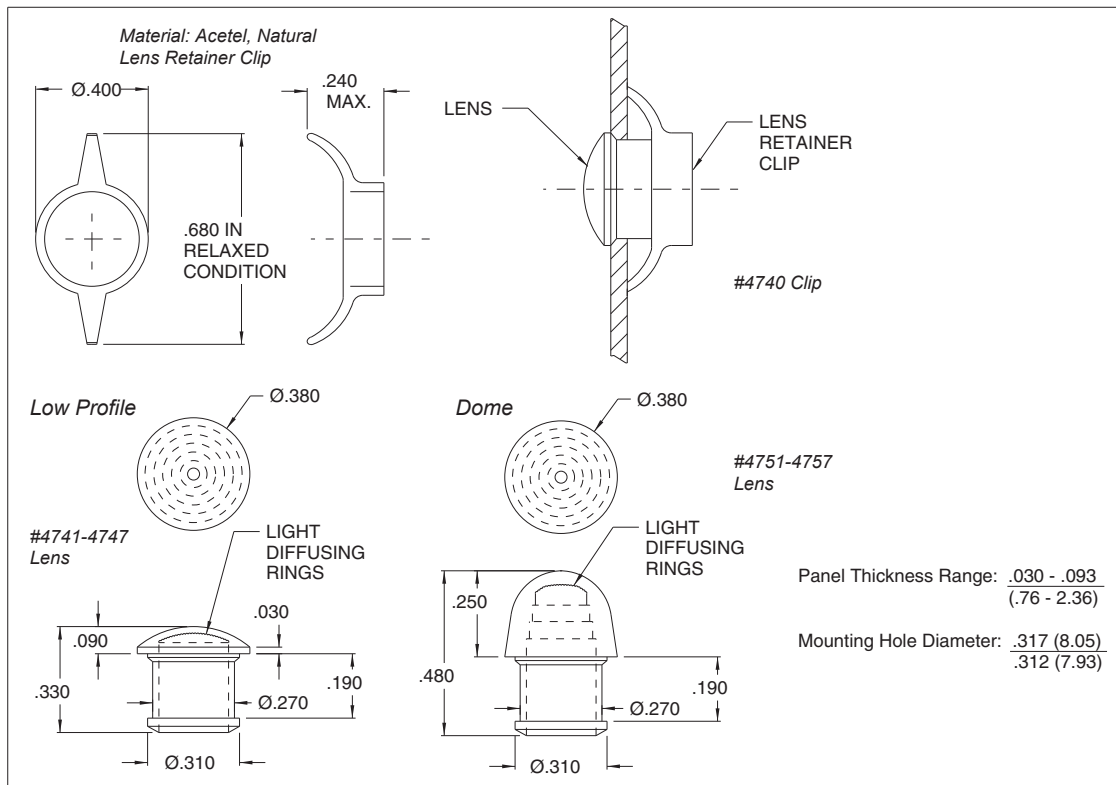

#### Series 4740, 4750 Lenses

Mounting: Rear snap-on to lens models 4741, 4751. Will snapfit into .030-.093 thick panel in a .312-.317 mounting hole.

Lens: Polycarbonate

Clip: Natural acetal

Note: Order model 4740 lens retainer clip and appropriate lens separately.

Lens Color	Low Profile Model No.	Dome Model No.
Red	4741	4751
Clear	4742	4752
Amber	4743	4753
White	4744	4754
Green	4755	4755
Blue	4746	4756
Yellow	4747	4757

## Outline Dimensions

All dimensions are in inches.