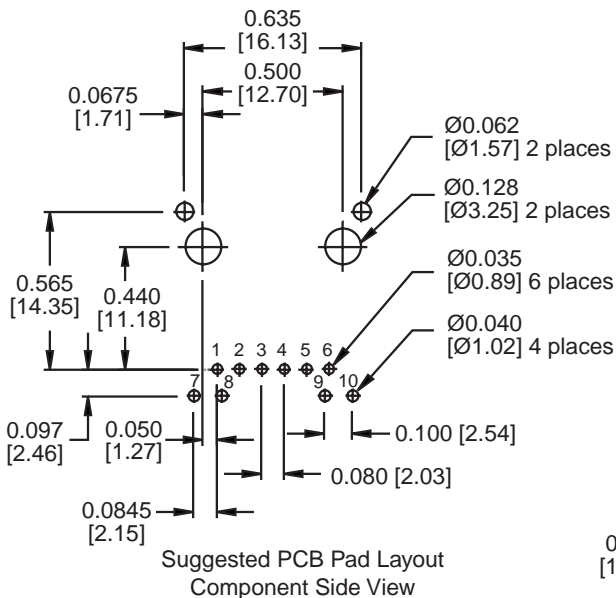

SCHEMATIC

0810-1G1T-06

- Available Options**
- Various transformer turns ratios
 - Various high voltage capacitor values
 - Various LED color combinations

BM01807

MECHANICAL

0810-1G1T-06

Dimensions are in inches [millimeters].
Standard dimension tolerance is ±0.010 [0.25] unless otherwise noted.

PAD LAYOUT

Notes

Plastic Housing	Thermoplastic, flammability rating UL 94V-0
Contacts	50 micro-inch hard gold plating
Pins	Tin-coated copper wire, DIA 0.018" [0.46]
Solderability	Per MIL Std. 202, Method 208
Metal Shield	Tin lead plated copper alloy