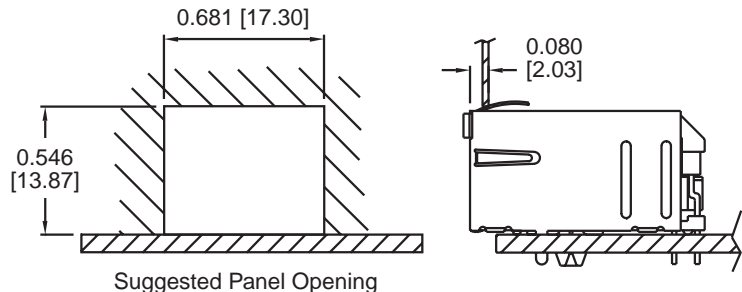

SCHEMATIC

0810-1G1T-06

- Available Options**
- Various transformer turns ratios
 - Various high voltage capacitor values
 - Various LED color combinations

BM01807

MECHANICAL

0810-1G1T-06

Dimensions are in inches [millimeters].
Standard dimension tolerance is ±0.010 [0.25] unless otherwise noted.

PAD LAYOUT

Notes

Plastic Housing	Thermoplastic, flammability rating UL 94V-0
Contacts	50 micro-inch hard gold plating
Pins	Tin-coated copper wire, DIA 0.018" [0.46]
Solderability	Per MIL Std. 202, Method 208
Metal Shield	Tin lead plated copper alloy