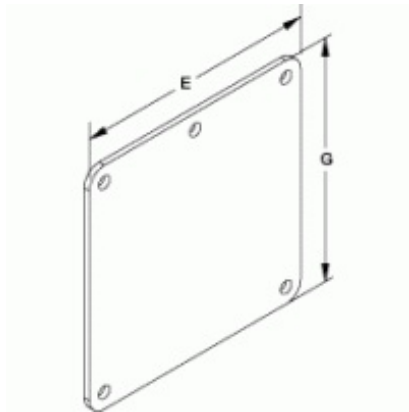

Plaque de recouvrement *Série 1485 H*

Part No.	Size	E	G
1485BH	2.5 x 2.5	3.87	3.87
1485CH	4 x 4	5.37	5.37
1485DH	6 x 6	7.62	7.62
1485EH	8 x 8	9.62	9.62
1485FH	12 x 6	13.62	7.62

One angled sealing plate included
Maintains ratings on CSA and UL approved wireway