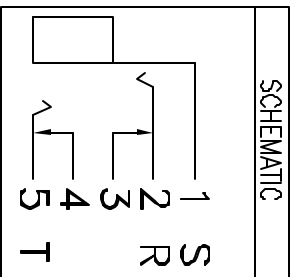

HOLE LAYOUT  
(TOP VIEW)

**SPECIFICATIONS:**  
 RATING: 12V DC @ 1A  
 CONTACT RESISTANCE:  
 30 MOHMS MAX  
 INSULATION RESISTANCE:  
 100 MOHMS MIN @ 500V DC  
 WITHSTAND VOLTAGE:  
 500V AC FOR 1 MINUTE  
 LIFE: 5,000 CYCLES

DRAWN BY: APPROVED BY: SCALE: **3X**