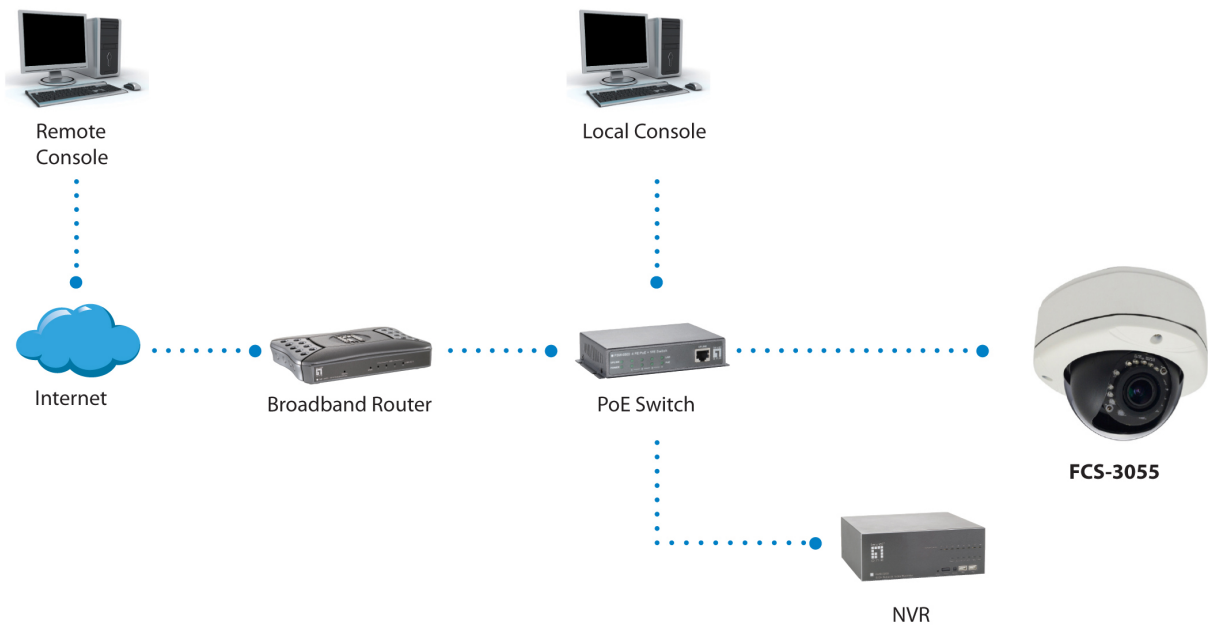

CAS-2104
Extension Tube

CAS-2314
Wall Mount Bracket

CAS-2402
Corner Mount Bracket

CAS-2503
Pole Mount Bracket, Clamping Range 5.25"-8.5"

CAS-3001
Flush Mount Bracket

Diagram

Order Information

FCS-3055

Package Contents

FCS-3055
Screw Kit
Quick Installation Guide
Resource CD (User Manual, Utility, QIG)

Optional Accessory

CAS-2101
Pendant Cap

CAS-2102
Pendant Mount Bracket

CAS-2103
Pendant Mount Bracket