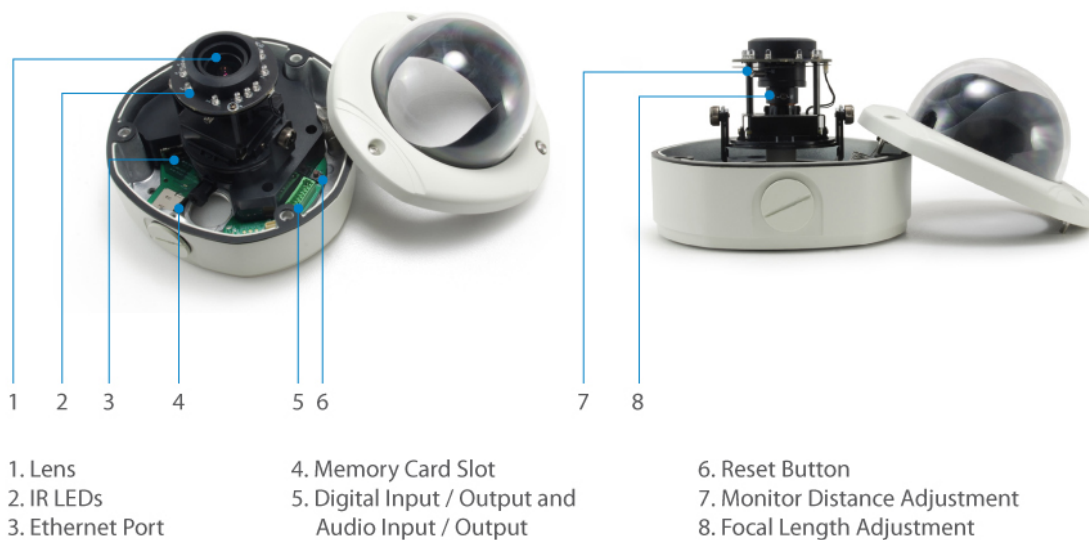

FCS-3055 Version: 1

! Power supply unit is to be ordered separately.

Varifocal Dome IP Network Camera, 3-Megapixel, 802.3af PoE, IR LEDs, Vandalproof, Indoor/Outdoor, two-way audio

Key Features

- 2.8-12 mm adjustable Vari-focal length for wide angle surveillance
- Weatherproof IP67-rated housing
- Built-in Micro SDHC/SDXC card slot for local storage
- 3-Megapixel high-definition resolution
-
- Features WDR (Wide Dynamic Range) to enhance visibility under extremely bright or dark environments
- Vandal-proof IK10-rated housing
- Removable IR-cut filter for day and night surveillance
- Built-in infrared LEDs for night viewing up to 30m
- Video compression: H.264, MJPEG
- Power support: PoE (IEEE 802.3af)
- Free surveillance and CMS (Central Management System) software packages with 64-channel license

Image Sensor:

3-Megapixel 1/3.2" Progressive Scan CMOS

Lens:

Vari-focal, Fixed iris, Manual focus, f2.8-12mm, F1.4

Port:

1 x RJ-45 10/100 Mbps PoE port
1 x terminal block line in/out
I/O terminal block (1 DI/1 DO)
1 x MicroSDHC/ MicroSDXC card slot

Button/Knob:

Reset Button

Indicator:

Power

IR Cut Filter:

Removable infrared-cut filter for day & night function

IR LED:

15 IR LEDs for illumination up to 30m

Backup: MicroSDHC /MicroSDXC card slot for local storage

Video:

Image Setting: - Adjustable image size, quality and bit rate

- Configurable brightness, sharpness, contrast, saturation, white balance and exposure