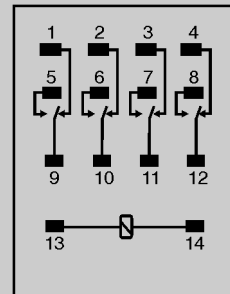

| | |
|--|--|
| Contact Arrangement | : 4 Form C / 2 Form C |
| Contact Material | : Silver alloy |
| Contact Rating | |
| Rated Voltage | : 230 VAC/24 VDC |
| Maximum Voltage | : 230 V AC/125 V DC |
| Maximum Continuous Current at 230VAC/24VDC | : 5A |
| Maximum Switching Current | : 5A |
| Maximum Power Rating | : 1250VA |
| Nominal Coil Power DC | : 0.9W (approx) |
| AC | : 1.2VA (approx) |
| Life Expectancy | |
| Mechanical | : 10 ⁷ operations |
| Electrical | : 1 x 10 ⁵ operations |
| Contact Resistance (Initial) | : 50 milli Ohms |
| Dielectric Strength | |
| Between Contacts & Coil | : 2000 VRMS |
| Between Open Contacts | : 1000 VRMS |
| Insulation Resistance | : 100 Meg. Ohms at 500VDC, 25 ⁰ C, RH50 |
| Operate time at Nominal Voltage | : 20 milli sec. (Max) |
| Release time at Nominal Voltage | : 20 milli sec. (Max) |
| Ambient Temperature | : -40 ⁰ C to + 70 ⁰ C |
| Weight | : 35 gms (approx) |

SOCKET ORDERING CODE

Din rail mounting type 37 - 9700 - 100

PCB mounting type 37 - 9800 - 100

HOW TO ORDER

WIRING LAYOUT

For Relays with LED / Diode take 13 as negative
For 2 Form C relays use terminals 1,5,9 & 4,8,12

DIMENSION

Plug in Version

PC Version