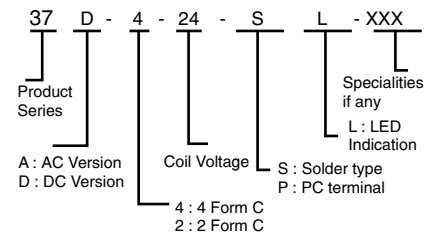

COIL DATA

| Nominal Voltage | DC | | AC | |
|-----------------|---------------------------|----------------------------|---------------------------|----------------------------|
| | Pick-up Voltage VDC (Max) | Coil Resistance Ohms ± 10% | Pick-up Voltage VAC (Max) | Coil Resistance Ohms ± 10% |
| 12 | 9.6 | 160 | | |
| 24 | 19.2 | 650 | | |
| 110 | 90.0 | 11000 | 90 | 4550 |
| 230 | | | 190 | 14400 |

SOCKET ORDERING CODE

Din rail mounting type 37 - 9700 - 100

PCB mounting type 37 - 9800 - 100

HOW TO ORDER

WIRING LAYOUT

For Relays with LED / Diode take 13 as negative
For 2 Form C relays use terminals 1,5,9 & 4,8,12