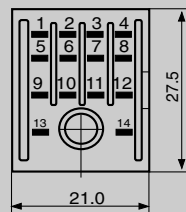

| | |
|--|--|
| Contact Arrangement | : 4 Form C / 2 Form C |
| Contact Material | : Silver alloy |
| Contact Rating | |
| Rated Voltage | : 230 VAC/24 VDC |
| Maximum Voltage | : 230 V AC/125 V DC |
| Maximum Continuous Current at 230VAC/24VDC | : 5A |
| Maximum Switching Current | : 5A |
| Maximum Power Rating | : 1250VA |
| Nominal Coil Power DC | : 0.9W (approx) |
| AC | : 1.2VA (approx) |
| Life Expectancy | |
| Mechanical | : 10 ⁷ operations |
| Electrical | : 1 x 10 ⁵ operations |
| Contact Resistance (Initial) | : 50 milli Ohms |
| Dielectric Strength | |
| Between Contacts & Coil | : 2000 VRMS |
| Between Open Contacts | : 1000 VRMS |
| Insulation Resistance | : 100 Meg. Ohms at 500VDC, 25 ⁰ C, RH50 |
| Operate time at Nominal Voltage | : 20 milli sec. (Max) |
| Release time at Nominal Voltage | : 20 milli sec. (Max) |
| Ambient Temperature | : -40 ⁰ C to + 70 ⁰ C |
| Weight | : 35 gms (approx) |

COIL DATA

| Nominal Voltage | DC | | AC | |
|-----------------|---------------------------|----------------------------|---------------------------|----------------------------|
| | Pick-up Voltage VDC (Max) | Coil Resistance Ohms ± 10% | Pick-up Voltage VAC (Max) | Coil Resistance Ohms ± 10% |
| 12 | 9.6 | 160 | | |
| 24 | 19.2 | 650 | | |
| 110 | 90.0 | 11000 | 90 | 4550 |
| 230 | | | 190 | 14400 |

SOCKET ORDERING CODE

Din rail mounting type 37 - 9700 - 100

PCB mounting type 37 - 9800 - 100

HOW TO ORDER

WIRING LAYOUT

For Relays with LED / Diode take 13 as negative
For 2 Form C relays use terminals 1,5,9 & 4,8,12

DIMENSION

Plug in Version

PC Version