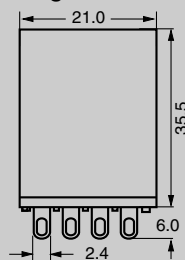

SOCKET ORDERING CODE

Din rail mounting type 37 - 9700 - 100

PCB mounting type 37 - 9800 - 100

HOW TO ORDER

WIRING LAYOUT

For Relays with LED / Diode take 13 as negative
For 2 Form C relays use terminals 1,5,9 & 4,8,12

DIMENSION

Plug in Version

PC Version