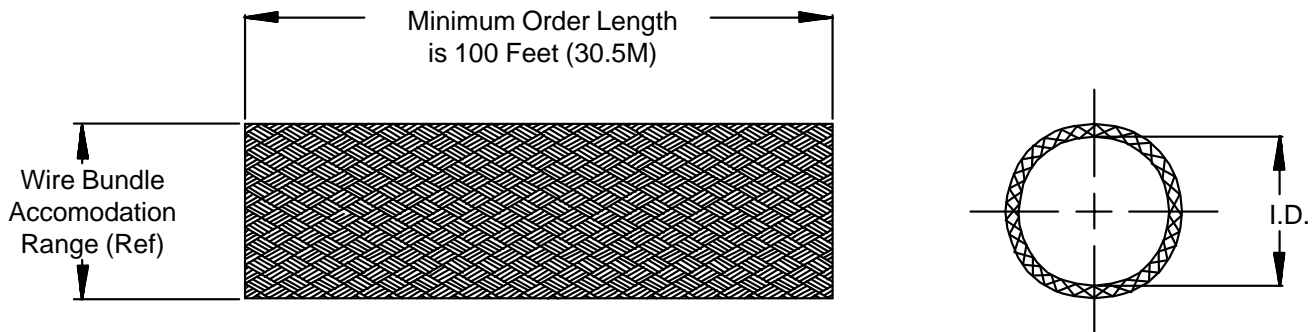

Teflon Braid

102-061-008 C

Product Series

Dash No. (Table I)

Clear Natural Color
Material: FEP (Teflon)

TABLE I

Dash No.	Nominal I.D.	Wire Bundle Accomodation Range Ref.	
		Min.	Max.
004	.125 (3.2)	.090 (2.3)	.250 (6.4)
008	.250 (6.4)	.125 (3.2)	.375 (9.5)
016	.500 (12.7)	.250 (6.4)	.750 (19.1)
024	.750 (19.1)	.500 (12.7)	1.250 (31.8)
040	1.250 (31.8)	.750 (19.1)	1.500 (38.1)

Metric dimensions (mm) are indicated in parentheses.