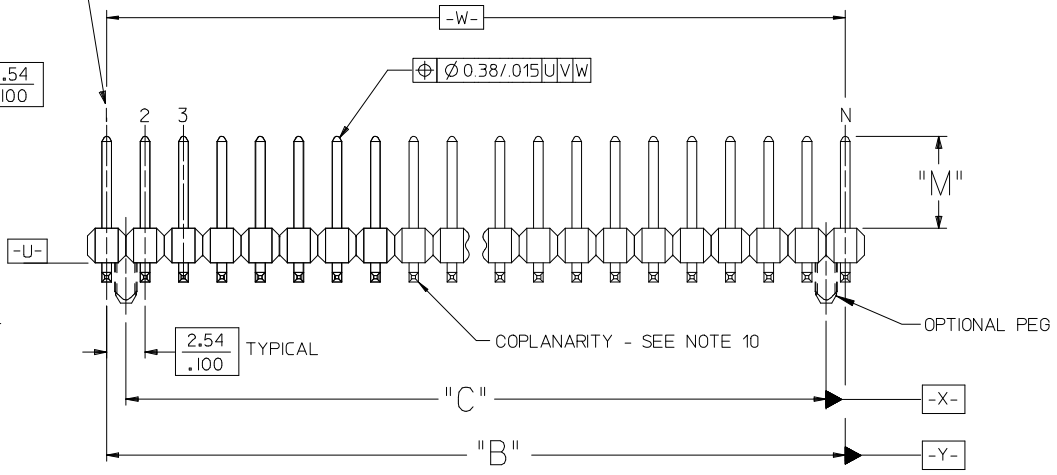

PLEASE CHECK WWW.MOLEX.COM FOR LATEST PART INFORMATION

Part Number: [0015912660](#)
Status: **Active**
Description: 2.54mm (.100") Pitch C-Grid® Header, Surface Mount, Dual Row, Vertical, 66 Circuits, Tin (Sn) Plating, without PCB Locator Pegs

General

Product Family PCB Headers
 Series [71308](#)
 Application Board-to-Board, Wire-to-Board
 Product Name C-Grid®

Physical

Breakaway Yes
 Circuits (Loaded) 66
 Circuits (maximum) 66
 Color - Resin Black
 Durability (mating cycles max) 25
 Flammability 94V-0
 Glow-Wire Compliant No
 Lock to Mating Part None
 Material - Metal Phosphor Bronze
 Material - Plating Mating Tin
 Material - Plating Termination Tin
 Material - Resin High Temperature Thermoplastic
 Number of Rows 2
 Orientation Vertical
 PCB Locator No
 PCB Retention None
 Packaging Type Tube
 Pitch - Mating Interface (in) 0.100 In
 Pitch - Mating Interface (mm) 2.54 mm
 Plating min: Mating (µin) 150
 Plating min: Mating (µm) 3.75
 Plating min: Termination (µin) 150
 Plating min: Termination (µm) 3.75
 Polarized to Mating Part No
 Polarized to PCB No
 Shrouded No
 Stackable Yes
 Temperature Range - Operating -40°C to +105°C
 Termination Interface: Style Surface Mount

PEG OPTIONS

P.C. BOARD PAD LAYOUT
AT ENDS FOR NO PEG VERSION.

RECOMMENDED P.C. BOARD PAD LAYOUT

⊕ 0.50/.020|U|X FOR PARTS WITH PEGS
⊕ 0.50/.020|U|Y FOR PARTS WITHOUT PEGS

ROW "A"
ROW "B"

USED TO LOCATE VOIDED CIRCUITS