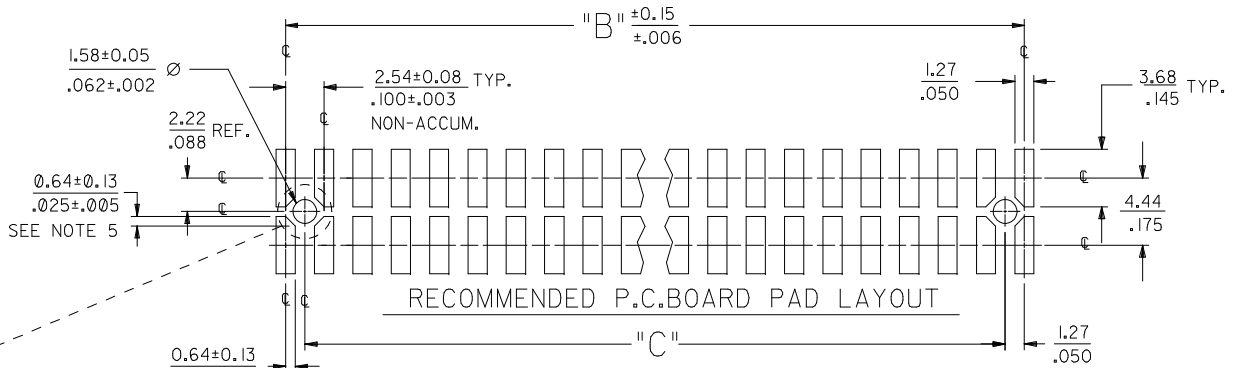

PLEASE CHECK WWW.MOLEX.COM FOR LATEST PART INFORMATION

Part Number: [0015912660](#)
Status: **Active**
Description: 2.54mm (.100") Pitch C-Grid® Header, Surface Mount, Dual Row, Vertical, 66 Circuits, Tin (Sn) Plating, without PCB Locator Pegs

General

Product Family PCB Headers
 Series [71308](#)
 Application Board-to-Board, Wire-to-Board
 Product Name C-Grid®

Physical

Breakaway Yes
 Circuits (Loaded) 66
 Circuits (maximum) 66
 Color - Resin Black
 Durability (mating cycles max) 25
 Flammability 94V-0
 Glow-Wire Compliant No
 Lock to Mating Part None
 Material - Metal Phosphor Bronze
 Material - Plating Mating Tin
 Material - Plating Termination Tin
 Material - Resin High Temperature Thermoplastic
 Number of Rows 2
 Orientation Vertical
 PCB Locator No
 PCB Retention None
 Packaging Type Tube
 Pitch - Mating Interface (in) 0.100 In
 Pitch - Mating Interface (mm) 2.54 mm
 Plating min: Mating (µin) 150
 Plating min: Mating (µm) 3.75
 Plating min: Termination (µin) 150
 Plating min: Termination (µm) 3.75
 Polarized to Mating Part No
 Polarized to PCB No
 Shrouded No
 Stackable Yes
 Temperature Range - Operating -40°C to +105°C
 Termination Interface: Style Surface Mount

PEG OPTIONS

P.C. BOARD PAD LAYOUT
AT ENDS FOR NO PEG VERSION.

RECOMMENDED P.C. BOARD PAD LAYOUT

⊕ 0.50/.020|U|X FOR PARTS WITH PEGS
⊕ 0.50/.020|U|Y FOR PARTS WITHOUT PEGS

ROW "A"
ROW "B"

USED TO LOCATE VOIDED CIRCUITS