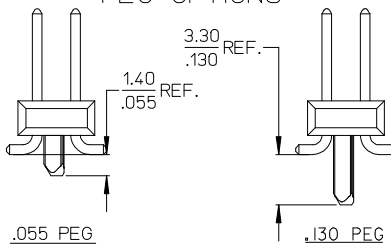

PLEASE CHECK WWW.MOLEX.COM FOR LATEST PART INFORMATION

Part Number: [0015912660](#)
Status: **Active**
Description: 2.54mm (.100") Pitch C-Grid® Header, Surface Mount, Dual Row, Vertical, 66 Circuits, Tin (Sn) Plating, without PCB Locator Pegs

General

Product Family PCB Headers
 Series [71308](#)
 Application Board-to-Board, Wire-to-Board
 Product Name C-Grid®

Physical

Breakaway Yes
 Circuits (Loaded) 66
 Circuits (maximum) 66
 Color - Resin Black
 Durability (mating cycles max) 25
 Flammability 94V-0
 Glow-Wire Compliant No
 Lock to Mating Part None
 Material - Metal Phosphor Bronze
 Material - Plating Mating Tin
 Material - Plating Termination Tin
 Material - Resin High Temperature Thermoplastic
 Number of Rows 2
 Orientation Vertical
 PCB Locator No
 PCB Retention None
 Packaging Type Tube
 Pitch - Mating Interface (in) 0.100 In
 Pitch - Mating Interface (mm) 2.54 mm
 Plating min: Mating (µin) 150
 Plating min: Mating (µm) 3.75
 Plating min: Termination (µin) 150
 Plating min: Termination (µm) 3.75
 Polarized to Mating Part No
 Polarized to PCB No
 Shrouded No
 Stackable Yes
 Temperature Range - Operating -40°C to +105°C
 Termination Interface: Style Surface Mount

Sales Drawing

SD-71308-001

This document was generated on 03/30/2010

PLEASE CHECK WWW.MOLEX.COM FOR LATEST PART INFORMATION

OPTIONAL
PICK AND PLACE CAP
SEE NOTES 4 & 9.

DIM. "M"	DIM. "G"
6.10 .240	10.67 .420
8.13 .320	12.70 .500

PEG OPTIONS

P.C. BOARD PAD LAYOUT
AT ENDS FOR NO PEG VERSION.

RECOMMENDED P.C. BOARD PAD LAYOUT

⊕ 0.50/.020|U|X FOR PARTS WITH PEGS
⊕ 0.50/.020|U|Y FOR PARTS WITHOUT PEGS

ROW "A"
ROW "B"

USED TO LOCATE VOIDED CIRCUITS