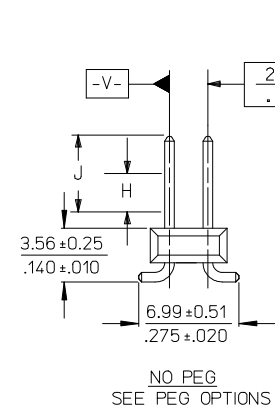

PLEASE CHECK WWW.MOLEX.COM FOR LATEST PART INFORMATION

Part Number: [0015912660](#)
Status: **Active**
Description: 2.54mm (.100") Pitch C-Grid® Header, Surface Mount, Dual Row, Vertical, 66 Circuits, Tin (Sn) Plating, without PCB Locator Pegs

General

Product Family PCB Headers
 Series [71308](#)
 Application Board-to-Board, Wire-to-Board
 Product Name C-Grid®

Physical

Breakaway Yes
 Circuits (Loaded) 66
 Circuits (maximum) 66
 Color - Resin Black
 Durability (mating cycles max) 25
 Flammability 94V-0
 Glow-Wire Compliant No
 Lock to Mating Part None
 Material - Metal Phosphor Bronze
 Material - Plating Mating Tin
 Material - Plating Termination Tin
 Material - Resin High Temperature Thermoplastic
 Number of Rows 2
 Orientation Vertical
 PCB Locator No
 PCB Retention None
 Packaging Type Tube
 Pitch - Mating Interface (in) 0.100 In
 Pitch - Mating Interface (mm) 2.54 mm
 Plating min: Mating (µin) 150
 Plating min: Mating (µm) 3.75
 Plating min: Termination (µin) 150
 Plating min: Termination (µm) 3.75
 Polarized to Mating Part No
 Polarized to PCB No
 Shrouded No
 Stackable Yes
 Temperature Range - Operating -40°C to +105°C
 Termination Interface: Style Surface Mount

PEG OPTIONS

P.C. BOARD PAD LAYOUT
AT ENDS FOR NO PEG VERSION.

RECOMMENDED P.C. BOARD PAD LAYOUT

⊕ 0.50/.020|U|X FOR PARTS WITH PEGS
⊕ 0.50/.020|U|Y FOR PARTS WITHOUT PEGS

ROW "A"
ROW "B"

USED TO LOCATE VOIDED CIRCUITS

- TYP. DIMENSIONS FOR LANDS SURROUNDING HOLES FOR RETENTION PEGS.
- PIN SOLERABILITY PER MOLEX SPEC. ES-152.
- SEE SHEETS 2-5 FOR CHARTED DIMS., PART/EDP NO'S, AND VOIDED CIRCUITS.
- PIN PUSHOUT FORCE: 3 LBS. MINIMUM.
- PICK-N-PLACE CAPS WILL BE PLACED SO THAT VACUUM PICK UP AREA WILL BE IN CENTER OF PART.
- COPLANARITY FOR CIRCUIT SIZES UP TO 40 IS 0.15 MM/0.006 INCH. FOR CIRCUIT SIZES 42 AND LARGER, CONTACT MOLEX SALES DEPARTMENT.
- THIS PART CONFORMS TO CLASS B REQUIREMENTS OF COSMETIC SPECIFICATION PS-45499-002.