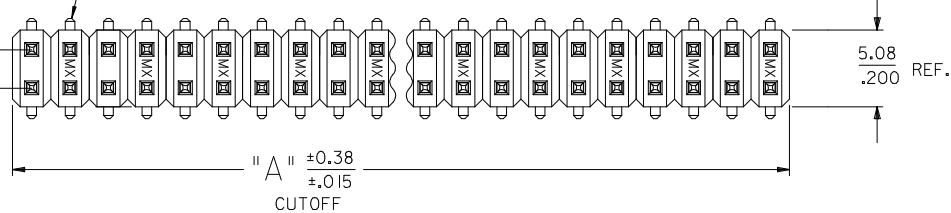

PLEASE CHECK WWW.MOLEX.COM FOR LATEST PART INFORMATION

Part Number: [0015912660](#)
Status: **Active**
Description: 2.54mm (.100") Pitch C-Grid® Header, Surface Mount, Dual Row, Vertical, 66 Circuits, Tin (Sn) Plating, without PCB Locator Pegs

General

Product Family PCB Headers
 Series [71308](#)
 Application Board-to-Board, Wire-to-Board
 Product Name C-Grid®

Physical

Breakaway Yes
 Circuits (Loaded) 66
 Circuits (maximum) 66
 Color - Resin Black
 Durability (mating cycles max) 25
 Flammability 94V-0
 Glow-Wire Compliant No
 Lock to Mating Part None
 Material - Metal Phosphor Bronze
 Material - Plating Mating Tin
 Material - Plating Termination Tin
 Material - Resin High Temperature Thermoplastic
 Number of Rows 2
 Orientation Vertical
 PCB Locator No
 PCB Retention None
 Packaging Type Tube
 Pitch - Mating Interface (in) 0.100 In
 Pitch - Mating Interface (mm) 2.54 mm
 Plating min: Mating (µin) 150
 Plating min: Mating (µm) 3.75
 Plating min: Termination (µin) 150
 Plating min: Termination (µm) 3.75
 Polarized to Mating Part No
 Polarized to PCB No
 Shrouded No
 Stackable Yes
 Temperature Range - Operating -40°C to +105°C
 Termination Interface: Style Surface Mount

PEG OPTIONS

P.C. BOARD PAD LAYOUT
AT ENDS FOR NO PEG VERSION.

RECOMMENDED P.C. BOARD PAD LAYOUT

⊕ 0.50/.020|U|X FOR PARTS WITH PEGS
⊕ 0.50/.020|U|Y FOR PARTS WITHOUT PEGS

ROW "A"
ROW "B"

USED TO LOCATE VOIDED CIRCUITS