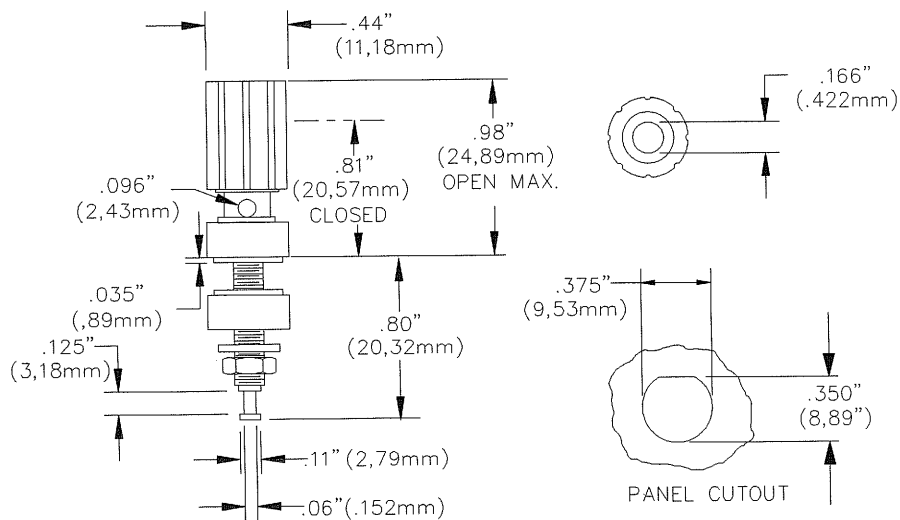

# MUELLER®

**MODEL: BU-P3770**

**Standard Binding Post**

Mounts in Panels between .070" and .250" (1.77-6.35) Thick  
Accepts Standard 4mm Banana plugs or bare wire or spade lugs

#### MATERIALS:

Body – Gold Plated Tellurium Copper

Insulator – Polycarbonate

#### RATING:

Current: 15 Amps

Voltage: Hands free testing to 2500VRMS Max.

Temperature: -50°C to 115°C