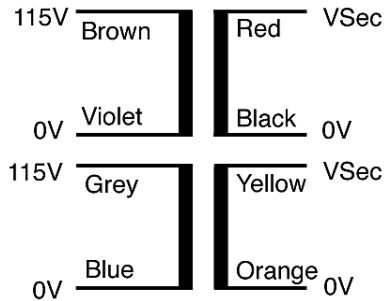

Toroidal Transformer Data Sheet

800VA Open Style, with Leads. Dual 115V Primaries, Dual Secondaries

High quality open style toroidal transformers with dual 115V/50-60Hz primary windings. Twin secondary windings may be connected in series or parallel, or used independently

Primary Winding	Input Voltage Range :	Series: 207V–253V (230V±10%) @ 50/60Hz Parallel: 103.5V–126.5V (115V±10%) @ 50/60Hz
	DC Resistance @ 25°C =	Approx 0.65 Ohms each
Losses	Iron Losses	3.65 Watts approx
	Copper Losses	49.5 Watts approx
Temperature Class	Winding Wire (Primary & Secondary)	Class H (180°C)
	Insulation between input and output	Class B (130°C)
	Connection lead insulation	Class A (105°C)
Standards	Approved to UL506 & UL5085 :	File E215495
	Approved to EN61558 :	DEKRA Certificate 2161054.02
	Conforms to EN60065, VDE0550, BS415.	
Physical Data	Approximate Dimensions	Diameter 162mm* Height 60mm
	Approximate Weight	5.10 Kg
		* Measured away from leadout bulge; Allow extra 4mm at leads.
Terminations	Primary	Solid copper conductors (extension of winding wire), insulated over their entire length with 105°C PVC tubing. Double-insulated over entire length with 105°C PVC tubing. 150mm Long, 10mm tinned ends.
	Secondary	Solid copper conductors (extension of winding wire), insulated over their entire length with 105°C PVC tubing. 150mm Long, 10mm tinned ends.
Mounting Hardware	Each transformer is supplied with a mounting kit, comprising:	Neoprene Insulating disc 2 pieces Dished Steel Washer 1 piece