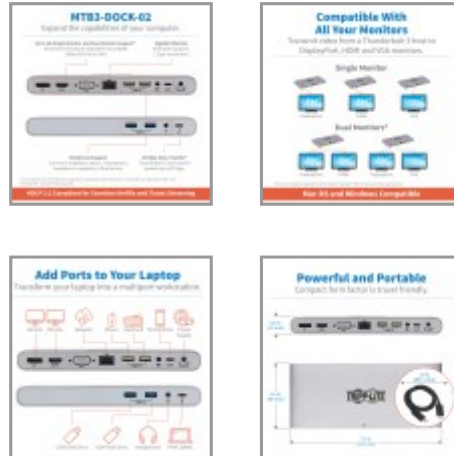

Thunderbolt 3 Dock, Dual Display - 4K 60 Hz, UHD, HDMI, DP, VGA, USB 3.2 Gen 1, USB-A/C Hub, GbE

MODEL NUMBER: MTB3-DOCK-02

Adds HDMI, DisplayPort, VGA, USB-A, USB-C, Ethernet and 3.5 mm audio ports to your MacBook, ThinkPad or other Thunderbolt 3 device.

Features

Thunderbolt 3 Docking Station Turns Your MacBook or Other Notebook into a Workstation This Thunderbolt 3 dock expands the potential of your MacBook or ThinkPad's Thunderbolt 3 port. It's ideal for transmitting digital 4K video to two large displays simultaneously, adding as many as five USB peripherals, recording a podcast, listening to music and connecting to a Gigabit Ethernet network—all at the same time.

Charging Ports / Amps	3A
PHYSICAL	
Material of Construction	Aluminum, Zinc Alloy
Color	Gray
Shipping Dimensions (hwd / in.)	2.50 x 10.43 x 7.09
Shipping Weight (lbs.)	1.30
Unit Dimensions (hwd / in.)	0.87 x 3.46 x 7.68
Unit Dimensions (hwd / cm)	2.2 x 8.5 x 19.5
Unit Dimensions (hwd / mm)	22 x 85 x 195
Unit Packaging Type	Box
Unit Weight (lbs.)	0.948
Unit Weight (kg)	0.43
ENVIRONMENTAL	
Operating Temperature Range	32 to 113°F (0 to 45°C)
Storage Temperature Range	32 to 158°F (0 to 70°C)
Operating Humidity Range	10% to 85% RH, Non-Condensing
Storage Humidity Range	5 to 90% RH, Non-condensing
Power Provided to Connected Device(s)	20V/3A (60W) to Host Device
COMMUNICATIONS	
Network Compatibility	1 Gbps (Gigabit)
IEEE Standards Supported	802.3ab
CONNECTIONS	
Number of Ports	13
Dock Connectors	DISPLAYPORT, HDMI, VGA, RJ45, (2) USB-A 3.0, (2) USB-A 2.0, (2) 3.5MM, USB-C, TB3 USB-C
Side A - Connector 1	THUNDERBOLT 3 (Type-C FEMALE)
Side A - Connector 2	(2) USB 3.0 A (FEMALE)
Side A - Connector 3	USB C (FEMALE)
Side B - Connector 1	DISPLAYPORT (FEMALE); HD15 (FEMALE); HDMI (FEMALE)
Side B - Connector 2	RJ45 (FEMALE)
Side B - Connector 3	(2) USB A (FEMALE)
Side B - Connector 4	(2) 3.5MM (FEMALE)
Connector Plating	Nickel