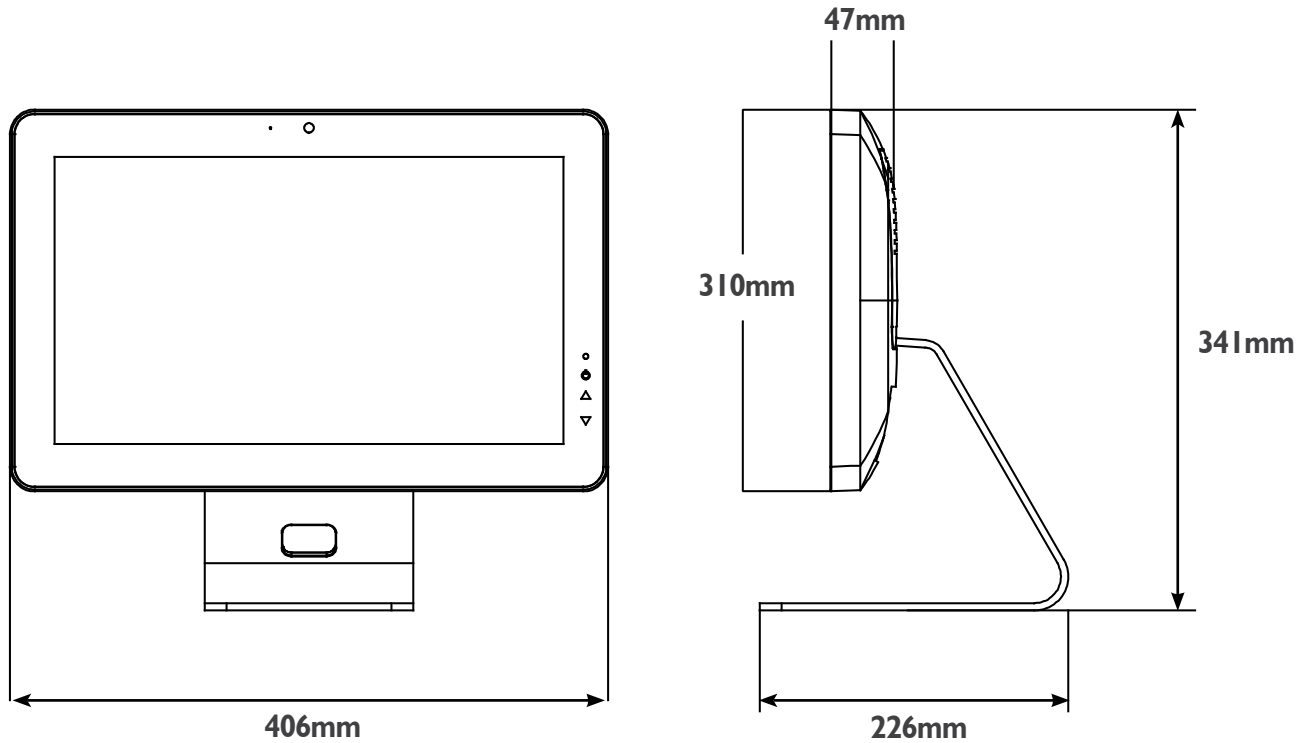

### Display

Display Description	Color Active Matrix TFT flat panel display with LED backlight
Display Size	15.6 inch, 16:9
Resolution	1366 x 768, 18-bit
Brightness	200 nits
Contrast Ratio	400:1 typical
Touch Screen	5-wire resistive ant glare
Chassis	Die-cast aluminum

### Motherboard and System Components

Processor	Intel Atom Processor D2550 with NM10 Express Chip
Main Memory	4GB (DDR3 SO-DIMM)
Storage Drive	320GB HDD (2.5" SATA-II)
I/O Port	2X Gigabit Ethernet LAN port 2X USB 2.0 ports (USB HUB) 2X USB 2.0 ports 1X RS-232 port (RJ45 connector) 1X RS-232/422/485 port (RJ45 connector, BIOS-selectable) 1X VGA output for 2nd monitor 1X 4-pin mini-DIN for DC-IN 1X power button
Speaker	2X built-in 1W stereo speakers
Webcam	Front: 2M FF, 2.0M pixels
WiFi	802.11 b/g/n
Operating Systems	Windows Embedded Standard 7 Premium pre-loaded

### Dimensions

### Mechanical

Weight	6kg w/o stand
Dimensions (H x W x D)	406 x 310 x 47mm w/o stand 406 x 341 x 47mm w stand
Mounting Options	VESA Mount (MIS-D 100/75mm) View angle-adjustable( 45°~90°) aluminum stand