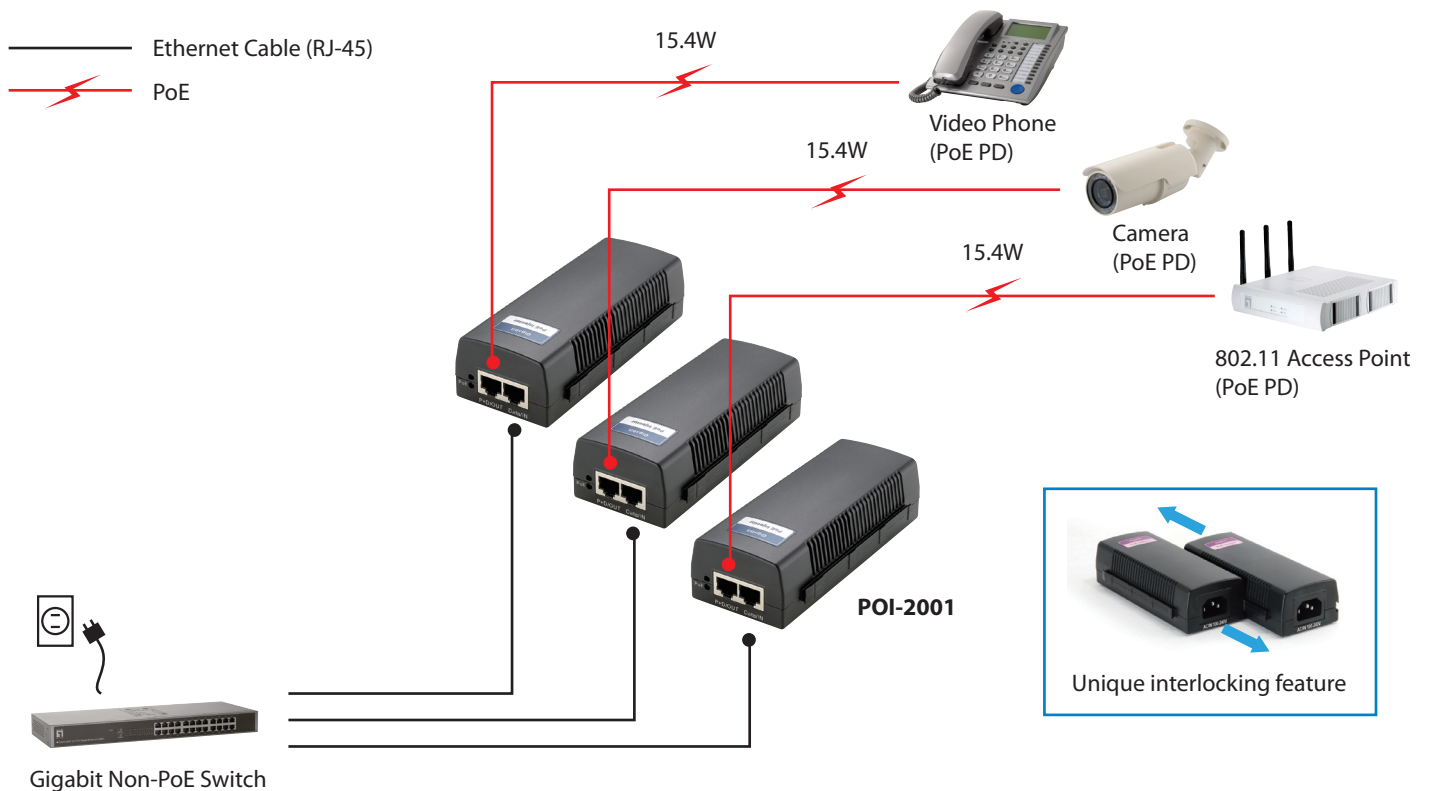

Technical Specifications

Standards Compliance

IEEE 802.3 10Base-T Ethernet
IEEE 802.3u 100Base-Tx Fast Ethernet
IEEE 802.3 af Power over Ethernet
Connector
RJ-45 10/100/1000 Mbps

PoE Power Output

Pin Assignment and Polarity: 1/2(+), 3/6 (-)
Output Power Voltage: 52 Vdc Maximal
Power: 15.4 Watts Maximal
Input Power AC Input Voltage: 100~240 VAC
Requirements AC Input Current: 0.8A@ 100-240 VAC
AC Frequency: 50~60 Hz

Dimensions (L x W x H) / Weight

143mm x 51mm x 38mm (5.62in x 2.0in x 1.49in)
350g (0.77lbs)

Indicators:

AC Power (Orange) / PoE (Green)

Environmental Conditions

Operating Temperature: 0~45°C
Storage Humidity: Maximum 95%, Non-condensing

Regulatory

RoHS Compliant, CE/FCC

Safety Approvals

EN 60950:2006

Product Diagram

Order Information

Package Contents

POI-2001: Gigabit PoE Injector

POI-2001 x 1

Power Cord x 1

Quick Installation Guide x 1