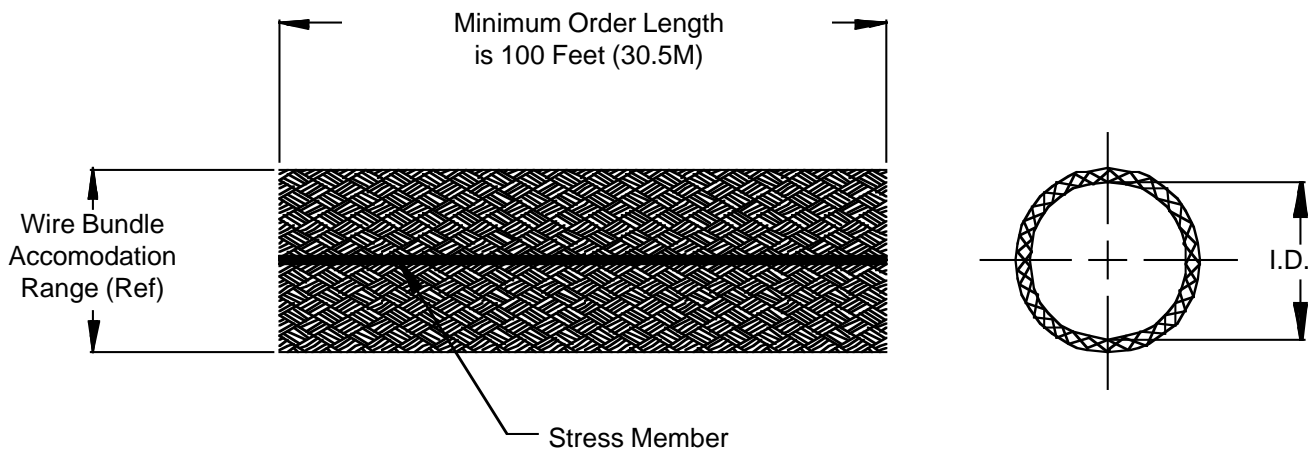

102-071
Kevlar Tubular Braid
for Series 72 & 74 Tubing and Series 75 Conduit

Dash No.	Nominal I.D.	TABLE I			
		Wire Bundle Accomodation Range Ref.			
		Min.		Max.	
004	.125 (3.2)	.090 (2.3)		.250 (6.4)	
008	.250 (6.4)	.125 (3.2)		.375 (9.5)	
012	.375 (9.5)	.312 (7.9)		.500 (12.7)	
016	.500 (12.7)	.250 (6.4)		.750 (19.1)	
024	.750 (19.1)	.500 (12.7)		1.250 (31.8)	
040	1.250 (31.8)	.750 (19.1)		1.500 (38.1)	

1. Metric dimensions (mm) are indicated in parentheses.
2. Color available in natural only.