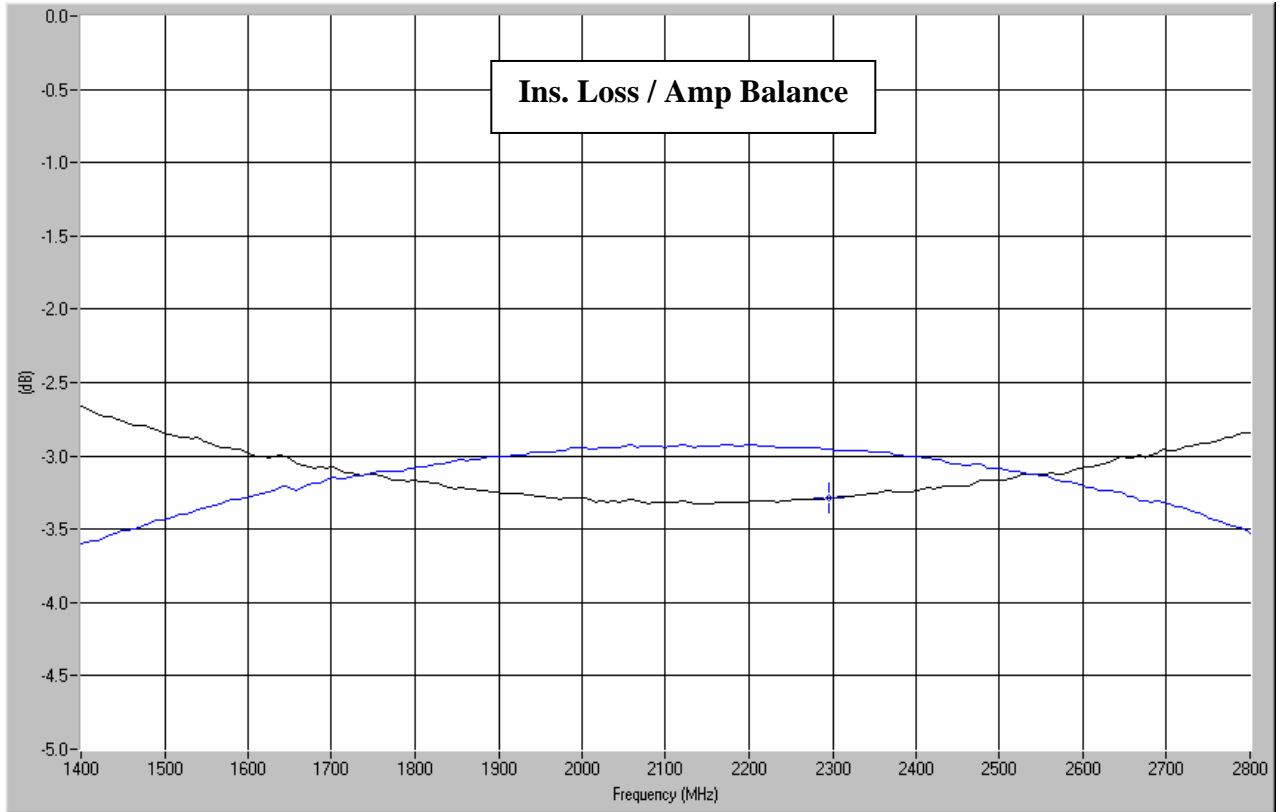

Typical Test Data Plots

USA/Canada: (315) 432-8909
Toll Free: (800) 411-6596
Europe: +44 2392-232392