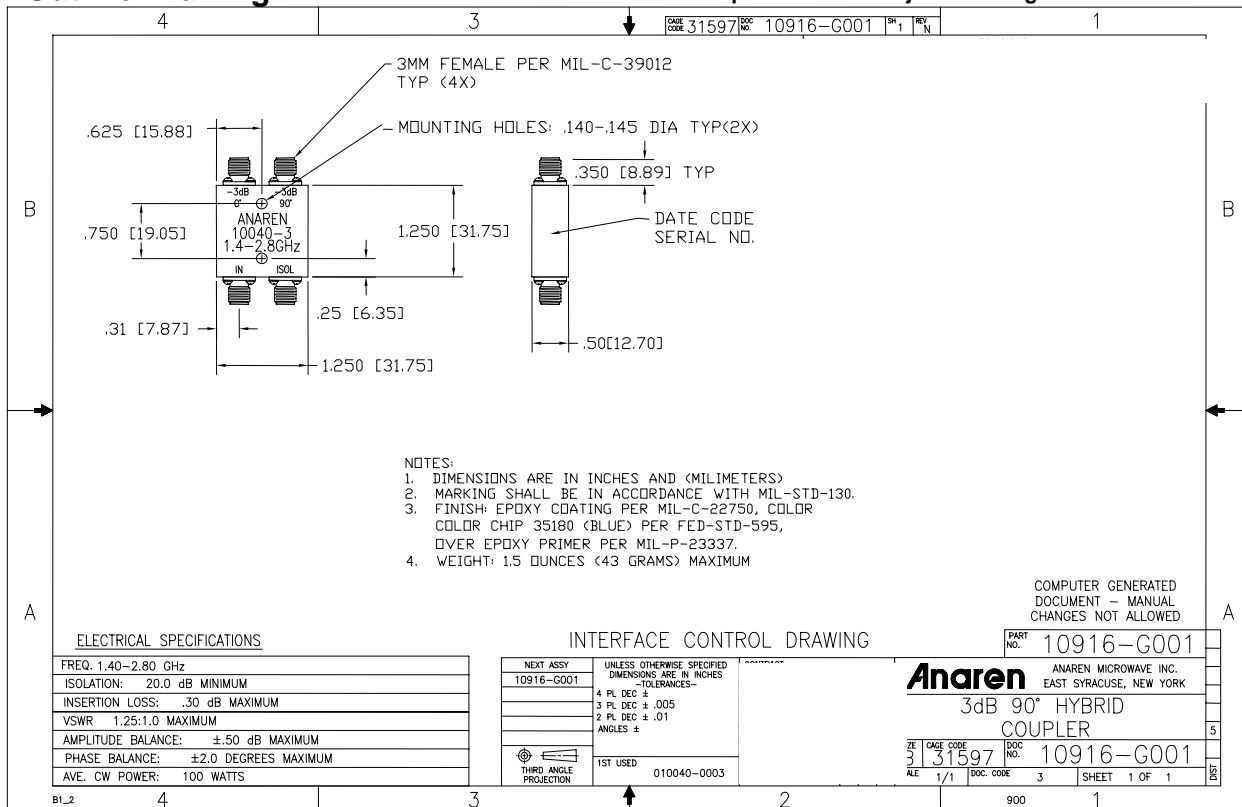

#### Features

- Military Grade
- 1.4 – 2.8 GHz
- 2-Way power Split
- Quadrature
- Connectors Per MIL-C-39012
- Rugged Aluminum Housing
- Low VSWR
- Meets MIL-E-5400 Class 3 Requirements

#### Outline Drawing

Electrical and Mechanical Specifications subject to change without notice.

**Typical Test Data Plots**

USA/Canada: (315) 432-8909  
 Toll Free: (800) 411-6596  
 Europe: +44 2392-232392

### Typical Test Data Plots