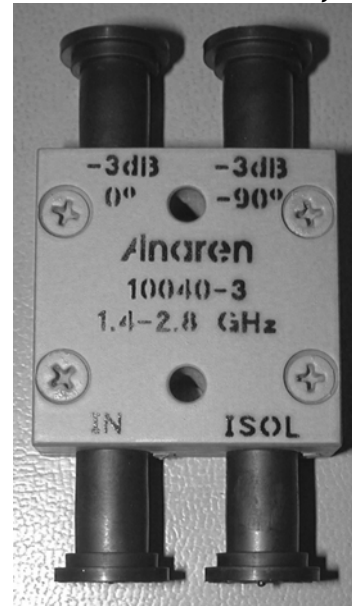

### Hybrid Couplers 3 dB, 90°

Photo shows protective connector caps

#### Features

- Military Grade
- 1.4 – 2.8 GHz
- 2-Way power Split
- Quadrature
- Connectors Per MIL-C-39012
- Rugged Aluminum Housing
- Low VSWR
- Meets MIL-E-5400 Class 3 Requirements