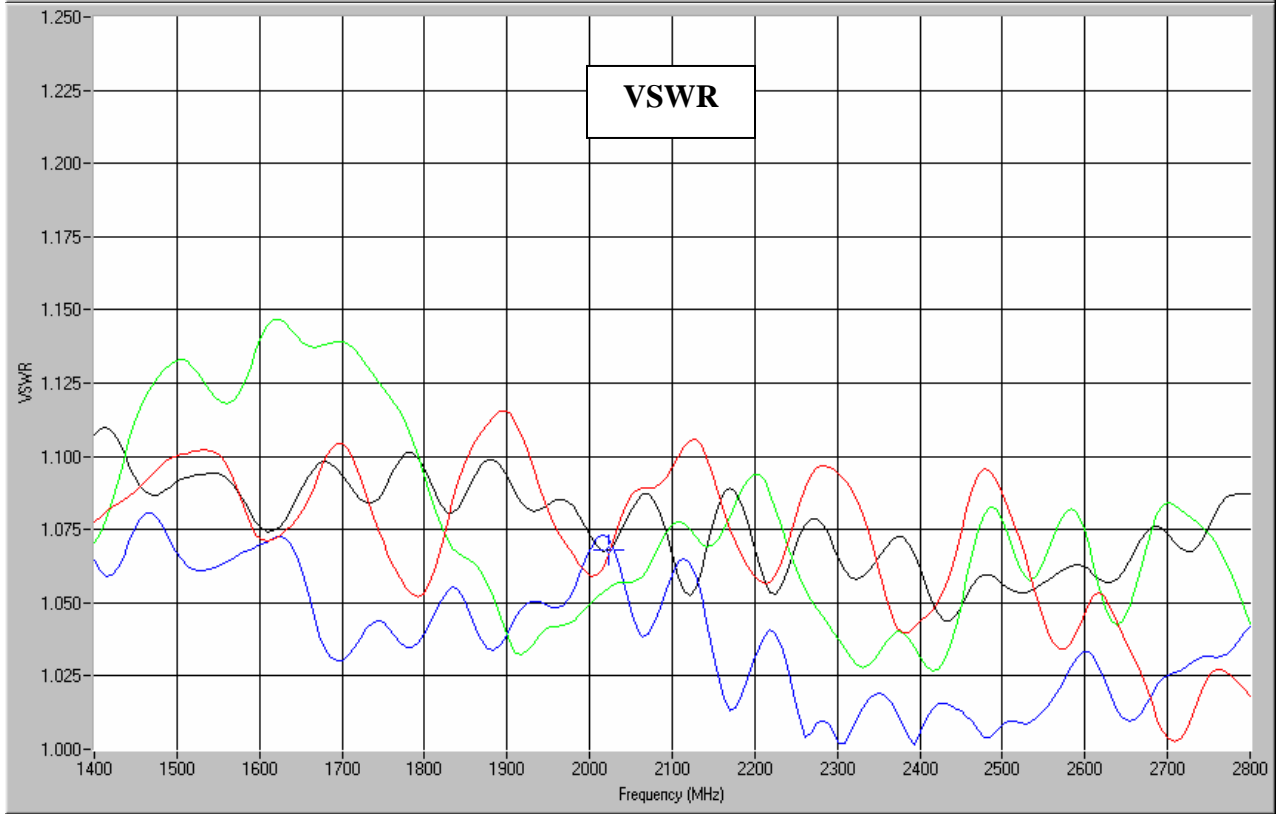

Typical Test Data Plots

USA/Canada: (315) 432-8909
Toll Free: (800) 411-6596
Europe: +44 2392-232392