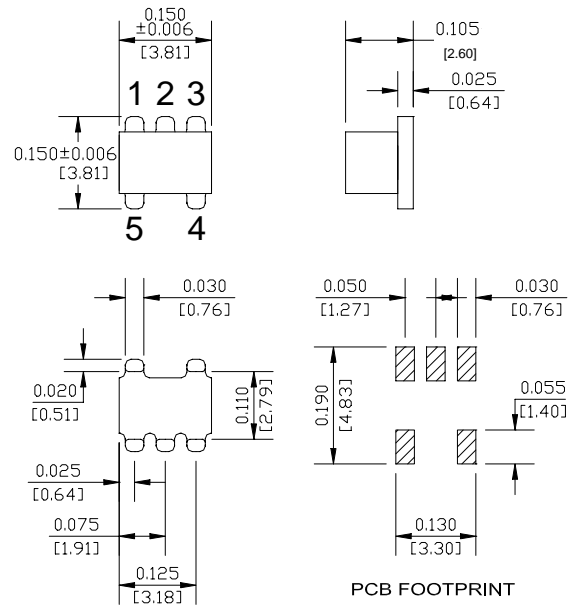

## Description

M/A-COM Technology Solutions MABA-007159-000000 is a RoHS compliant 1:1 RF transmission line transformer in a low cost, surface mount package. The windings of the MABA-007159-000000 are welded to the package substrate for improved reliability and to eliminate lead content. Ideally suited for high volume cellular and wireless application. Parts are packaged in tape & reel.

## Pin Configuration

Pin No.	Function
1	Secondary Dot
2	Not Connected
3	Secondary
4	Primary
5	Primary Dot

## Component Dimension

\* Dimensions are inches (millimeters) ±0.015 (0.38) unless otherwise specified.

## Tape & Reel Information

Item	Dimension
Ao	4.00mm +/-0.1mm
Bo	4.30mm +/-0.1mm
Ko	2.90mm +/-0.1mm
W	12.00mm +/-0.3mm
P1	8.00mm +/-0.1mm