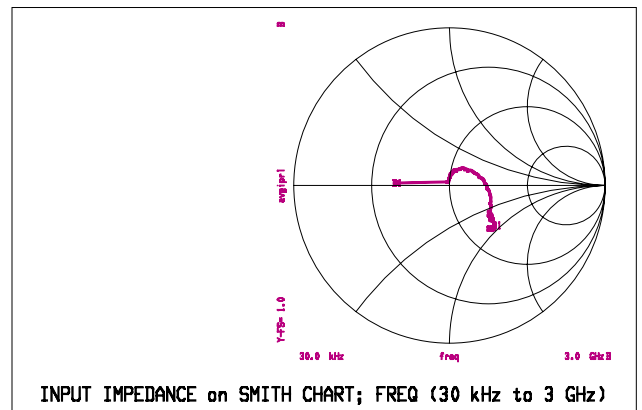

Input Impedance