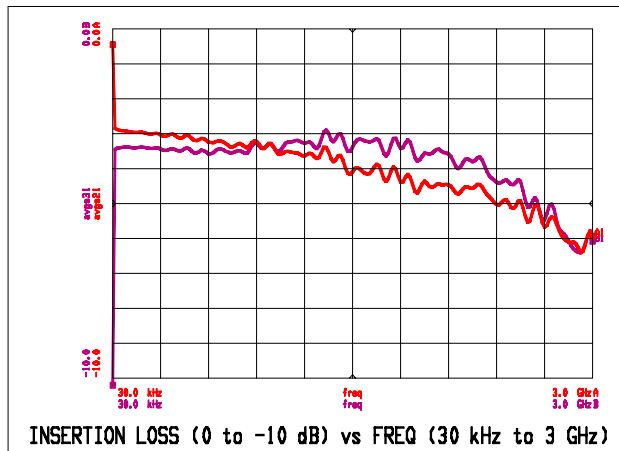

Electrical Specifications: $T_A = 25^\circ\text{C}$, $Z_0 = 50\Omega$ ¹

Parameter	Test Conditions	Test Conditions	Units	Min	Typ	Max
RF Frequency	-	4.5 - 3000	MHz	-	-	-
Insertion Loss	-	4.5 - 1000	dB	-	0.32	1.0
		1000 - 2000	dB	-	-	2.0
		2000 - 3000	dB	-	-	3.5
Amplitude Unbalance	-	4.5 - 1000	dB	-	-	1.0
Phase Unbalance	-	4.5 - 1000	Degrees	-	-	20

Typical Performance Curves

Insertion Loss