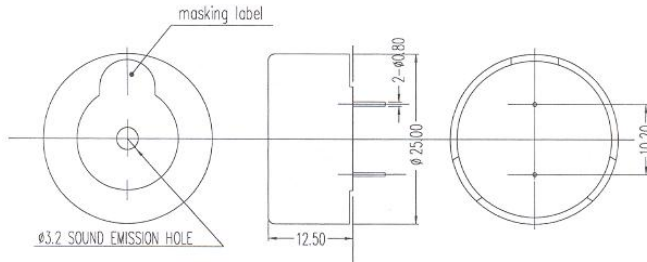

**Product Data Sheet**  
**Part No. WT-2512 Washable Type**

***DIMENSIONS***

φ 25 × H12.5

UNIT : mm  
 TOLERANCE : ± 0.3  
 HOUSING MATERIAL : PBT

Type	Unit	
Color		Black
Rated Voltage	(V)	12
Operating Voltage	(V)	8-14
Current Consumption	(mA)	MAX.55
Coil Resistance	(Ω)	120±12
Sound Output (Min)	(dB)	85
Resonance Frequency	(Hz)	1000~1500
Operating Temp	(C)	-25~+70
Storage Temp	(C)	-30~+85
Weight	(g)	10
Terminal		PIN TYPE
Dimension	mm	25 x H12.5
*applied voltage: 1.5V, 1/2 duty, square wave		
*distance for measurement 10cm		