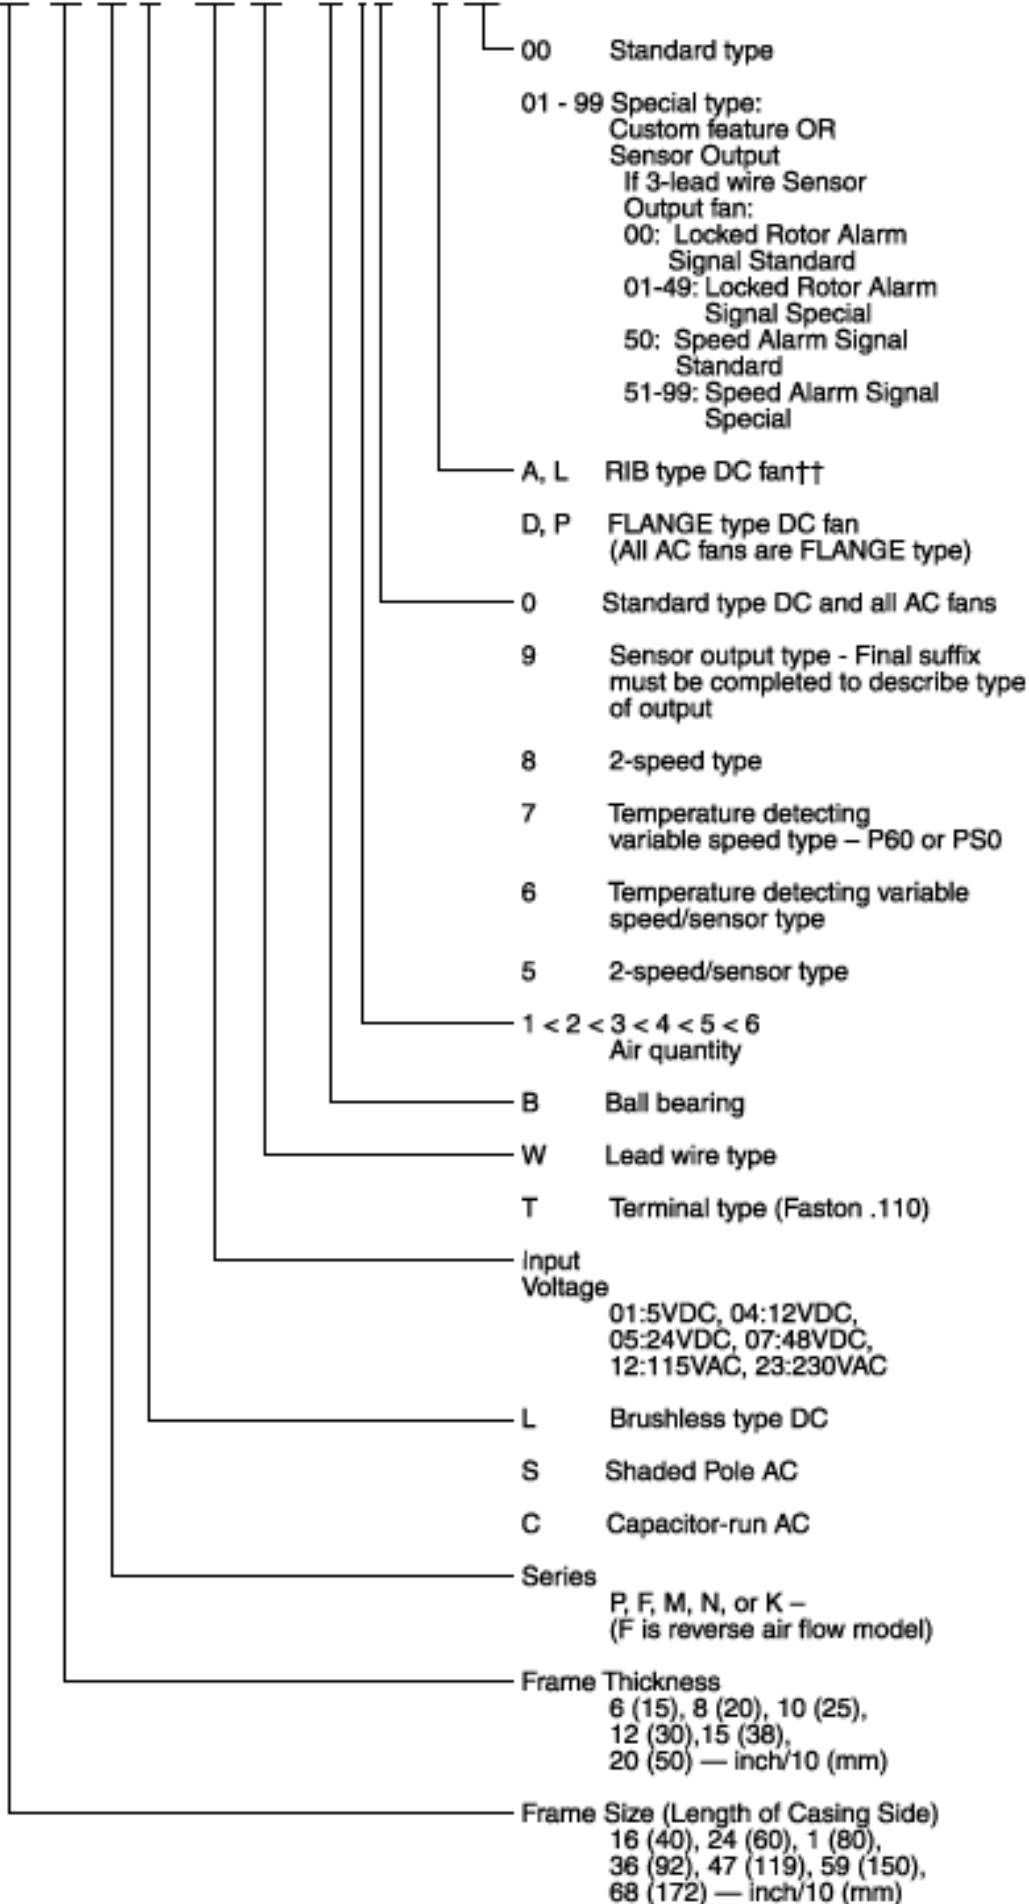

Outline

Units: $\frac{\text{inch}}{(\text{mm})}$

Panel Cut-outs

INLET SIDE / OUTLET SIDE

Material

Casing : Aluminum Alloy

Impeller : UL94V-O Reinforced Plastic

Bearing : Ball Bearings

Lead Wire: AWG22, UL3266, CSA CL1252

or Terminal: Faston #110 or equivalent

Specifications

MODEL	Rated Voltage	Frequency	Starting Voltage	Current	Input Power	Speed	Max. Air Flow		Max. Static Pressure		Noise	Mass
	(V)	(Hz)	(V)	(A)*1	(W) ^{+10% -20%}	(min ⁻¹)*2	CFM*2	(m ³ /min)*2	in H ₂ O	(Pa)*2	(dB)*2	(g)
4715FS-12T-B00-D00	115	60	75	0.090	7.5	1700	60.0	1.70	.08	20.0	31	550
4715FS-12T-B10-D00	115	60	75	0.110	10.0	1900	70.0	1.98	.12	30.0	33	550
4715FS-12T-B20-D00	115	60	75	0.100	9.8	2300	80.0	2.25	.13	32.5	36	550
4715FS-12T-B30-D00	115	60	75	0.180	14.5	2650	90.0	2.50	.22	55.0	39	550
4715FS-12T-B40-D00	115	60	75	0.170	14.0	2800	100.0	2.80	.29	72.5	42	550
4715FS-12T-B50-D00	115	60	75	0.190	14.4	3100	110.0	3.10	.37	92.5	45	550
4715FS-23T-B00-D00	230	60	175	0.030	5.5	1600	55.0	1.50	.07	17.5	55	550
4715FS-23T-B10-D00	230	60	175	0.050	9.0	1900	70.0	1.98	.12	30.0	70	550
4715FS-23T-B20-D00	230	60	175	0.050	8.8	2300	80.0	2.25	.13	32.5	80	550
4715FS-23T-B30-D00	230	60	175	0.090	12.0	2650	90.0	2.50	.22	55.0	90	550
4715FS-23T-B40-D00	230	60	175	0.090	14.0	3300	100.0	2.80	.28	70.0	100	550
4715FS-23T-B50-D00	230	60	175	0.080	14.0	3100	110.0	3.10	.37	92.5	110	550

Rotation: Counterclockwise

Airflow Outlet: Air In Over Struts

*1: Maximum Values in Free Air

*2: Average Values in Free Air

PART NUMBERING SYSTEM

[Product Code](#) / [Flange Type/Rib Type](#) / [Tornado Blower Fan Series Part Numbering System](#)

PRODUCT CODE

24 10 M L - 04 W - B 10 - P 00

FLANGE TYPE / RIB TYPE

FLANGE TYPE

RIB TYPE

(Note) Set RIB type of FLANGE types according to the mounting method.

RIB type is a non-stock item/may be subject to lead time.