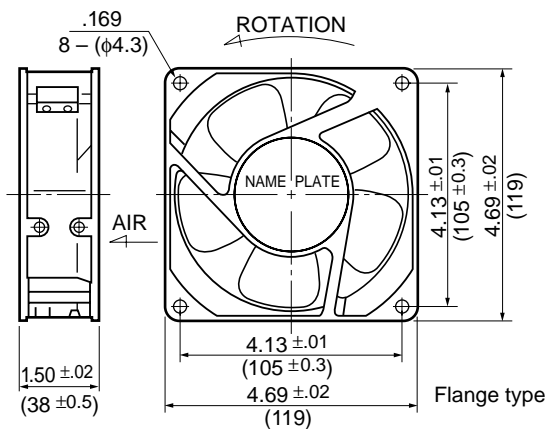

Outline

Units: $\frac{\text{inch}}{(\text{mm})}$

Panel Cut-outs

INLET SIDE / OUTLET SIDE

Material

Casing : Aluminum Alloy

Impeller : UL94V-O Reinforced Plastic

Bearing : Ball Bearings

Lead Wire: AWG22, UL3266, CSA CL1252

or Terminal: Faston #110 or equivalent

Specifications

MODEL	Rated Voltage	Frequency	Starting Voltage	Current	Input Power	Speed	Max. Air Flow		Max. Static Pressure		Noise	Mass
	(V)	(Hz)	(V)	(A)*1	(W) ^{+10% -20%}	(min ⁻¹)*2	CFM*2	(m ³ /min)*2	in H ₂ O	(Pa)*2	(dB)*2	(g)
4715FS-12T-B00-D00	115	60	75	0.090	7.5	1700	60.0	1.70	.08	20.0	31	550
4715FS-12T-B10-D00	115	60	75	0.110	10.0	1900	70.0	1.98	.12	30.0	33	550
4715FS-12T-B20-D00	115	60	75	0.100	9.8	2300	80.0	2.25	.13	32.5	36	550
4715FS-12T-B30-D00	115	60	75	0.180	14.5	2650	90.0	2.50	.22	55.0	39	550
4715FS-12T-B40-D00	115	60	75	0.170	14.0	2800	100.0	2.80	.29	72.5	42	550
4715FS-12T-B50-D00	115	60	75	0.190	14.4	3100	110.0	3.10	.37	92.5	45	550
4715FS-23T-B00-D00	230	60	175	0.030	5.5	1600	55.0	1.50	.07	17.5	55	550
4715FS-23T-B10-D00	230	60	175	0.050	9.0	1900	70.0	1.98	.12	30.0	70	550
4715FS-23T-B20-D00	230	60	175	0.050	8.8	2300	80.0	2.25	.13	32.5	80	550
4715FS-23T-B30-D00	230	60	175	0.090	12.0	2650	90.0	2.50	.22	55.0	90	550
4715FS-23T-B40-D00	230	60	175	0.090	14.0	3300	100.0	2.80	.28	70.0	100	550
4715FS-23T-B50-D00	230	60	175	0.080	14.0	3100	110.0	3.10	.37	92.5	110	550