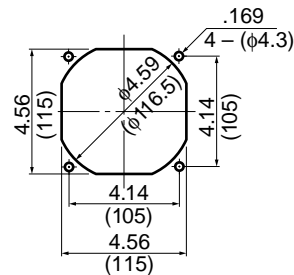

Outline

Units: $\frac{\text{inch}}{(\text{mm})}$

Panel Cut-outs

INLET SIDE / OUTLET SIDE

Material

Casing : Aluminum Alloy

Impeller : UL94V-O Reinforced Plastic

Bearing : Ball Bearings

Lead Wire: AWG22, UL3266, CSA CL1252

or Terminal: Faston #110 or equivalent

Specifications

MODEL	Rated Voltage	Frequency	Starting Voltage	Current	Input Power	Speed	Max. Air Flow		Max. Static Pressure		Noise	Mass
	(V)	(Hz)	(V)	(A)*1	(W) ^{+10% -20%}	(min ⁻¹)*2	CFM*2	(m ³ /min)*2	in H ₂ O	(Pa)*2	(dB)*2	(g)
4715FS-12T-B00-D00	115	60	75	0.090	7.5	1700	60.0	1.70	.08	20.0	31	550
4715FS-12T-B10-D00	115	60	75	0.110	10.0	1900	70.0	1.98	.12	30.0	33	550
4715FS-12T-B20-D00	115	60	75	0.100	9.8	2300	80.0	2.25	.13	32.5	36	550
4715FS-12T-B30-D00	115	60	75	0.180	14.5	2650	90.0	2.50	.22	55.0	39	550
4715FS-12T-B40-D00	115	60	75	0.170	14.0	2800	100.0	2.80	.29	72.5	42	550
4715FS-12T-B50-D00	115	60	75	0.190	14.4	3100	110.0	3.10	.37	92.5	45	550
4715FS-23T-B00-D00	230	60	175	0.030	5.5	1600	55.0	1.50	.07	17.5	55	550
4715FS-23T-B10-D00	230	60	175	0.050	9.0	1900	70.0	1.98	.12	30.0	70	550
4715FS-23T-B20-D00	230	60	175	0.050	8.8	2300	80.0	2.25	.13	32.5	80	550
4715FS-23T-B30-D00	230	60	175	0.090	12.0	2650	90.0	2.50	.22	55.0	90	550
4715FS-23T-B40-D00	230	60	175	0.090	14.0	3300	100.0	2.80	.28	70.0	100	550
4715FS-23T-B50-D00	230	60	175	0.080	14.0	3100	110.0	3.10	.37	92.5	110	550