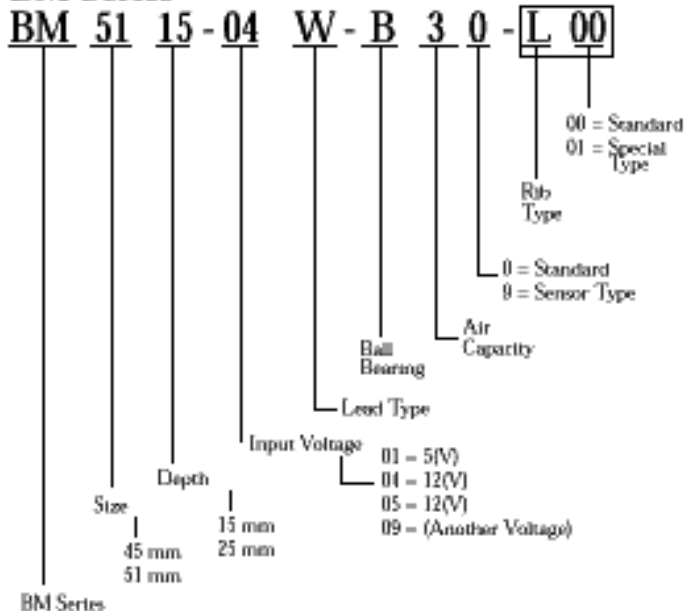

FLANGE TYPE / RIB TYPE

(Note) Set RIB type of FLANGE types according to the mounting method.

RIB type is a non-stock item/may be subject to lead time.

TORNADO BLOWER FAN SERIES PART NUMBERING SYSTEM

BM Series