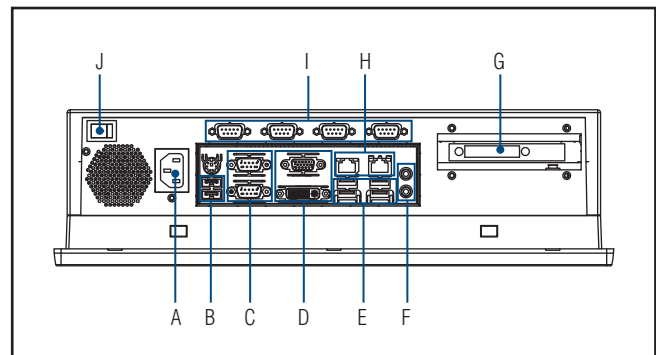

I/O Placement

A. AC Power Input	F. Audio Line-out/MIC
B. USB ports	G. Riser Card Expansion
C. COM Ports	H. LAN Ports
D. VGA and DVI Ports	I. COM Ports
E. USB Ports	J. Power Switch