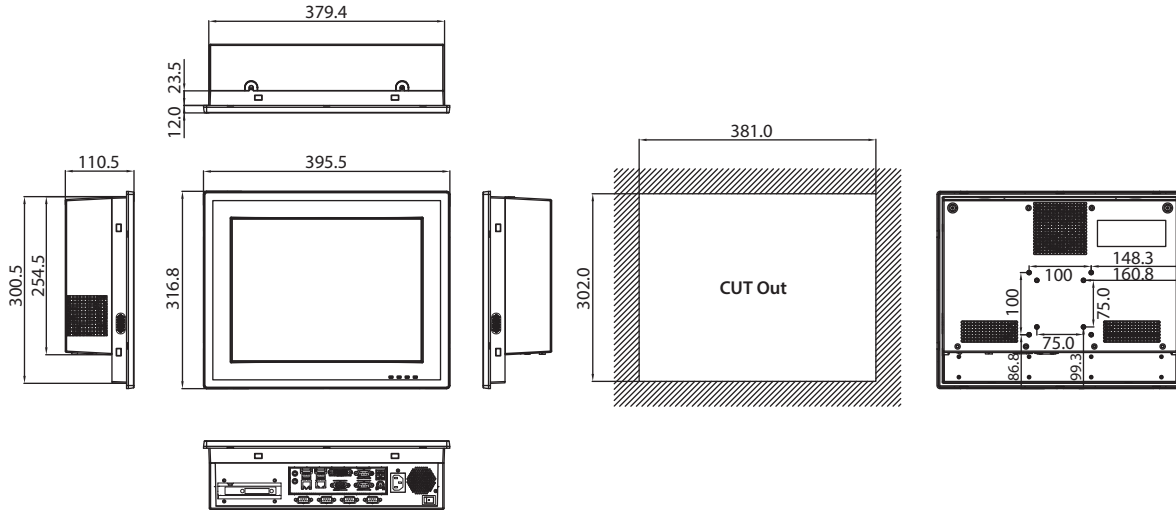

### Features

- 15" TFT LED Panel, resolution up to 1024 x 768
- Built-in Intel® Core™ i3, i5 desktop processor (LGA) with Intel H61 chipset
- Two 204 PIN DDR3 SO-DIMM, DDR3 1066/1333/1600MHz SDRAM, up to 8 GB/4 GB per SO-DIMM
- Support one expansion PCIe x 4 slot installed Replaceable with PCI riser accessory
- Supports 6 USB, 6 COMs, 1 x GPIO, 8 bits (Internal pin header)
- Support 1 x 2.5" SATA bay
- Support AC 100-240V input
- Supports iManager, SUSIAccess and Embedded Software APIs

## Dimensions

Unit: mm

<b>Touchscreen</b>	Touch Type	Analog Resistive 5-wire
	Resolution	2048 x 2048
	Light Transmission	80% +/- 3%
	Controller	USB Interface
	Software Driver Support	Windows 7, XP
	Durability (Touches)	36 Million
<b>Environment</b>	Operating Temperature	0 ~ 50°C (32 ~ 122°F)
	Storage Temperature	- 20 ~ 60°C (-4 ~ 140°F)
	Relative Humidity	10 ~ 95% @ 40°C (non-condensing)
	Shock	Operating 10 G peak acceleration (11 ms duration), follows IEC 60068-2-27
	Vibration	Operating Random Vibration Test 5-500Hz, 1Grms, follows IEC 60068-2-64
	EMC	CE, FCC Class A, BSMI
	Safety	CB, UL, CCC, BSMI
	Front Panel Protection	IP65 Compliant