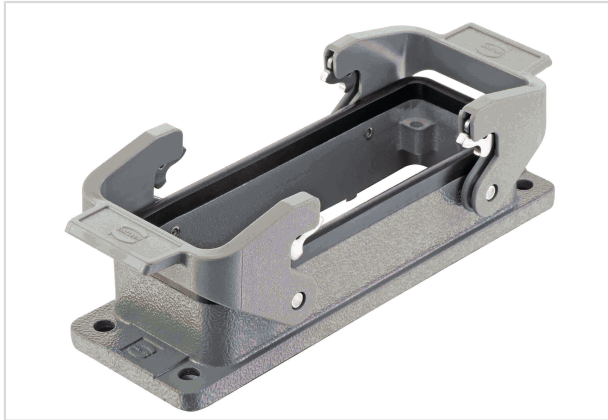

Han 24B-Base Panel 2 Levers IP67

Image is for illustration purposes only. Please refer to product description.

Part number	09 30 024 1301
Specification	Han 24B-Base Panel 2 Levers IP67
HARTING eCatalogue	https://b2b.harting.com/09300241301

Identification

Category	Hoods/Housings
Series of hoods/housings	Han [®] B
Type of hood/housing	Bulkhead mounted housing
Type	Low construction

Version

Locking type	Double locking lever
Han-Easy Lock [®]	Yes
Size	24 B
Field of application	Standard hoods/housings for industrial connectors

Technical characteristics

Limiting temperature	-40 ... +125 °C
Degree of protection acc. to IEC 60529	IP65 IP67
Type rating acc. to UL 50 / UL 50E	4 4X 12

Material properties

Material (hood/housing)	Aluminium die-cast
Surface (hood/housing)	Powder-coated
Colour (hood/housing)	RAL 7037 (dust grey)
Material (seal)	NBR

Pushing Performance

Material properties

Material (locking)	Polycarbonate (PC) Stainless steel
Colour (locking)	RAL 7037 (dust grey)
Material flammability class acc. to UL 94 (locking levers)	V-0
RoHS	compliant
ELV status	compliant
China RoHS	e
REACH Annex XVII substances	No
REACH ANNEX XIV substances	No
REACH SVHC substances	Yes
REACH SVHC substances	Potassium 1,1,2,2,3,3,4,4,4-nonafluorobutane-1-sulphonate