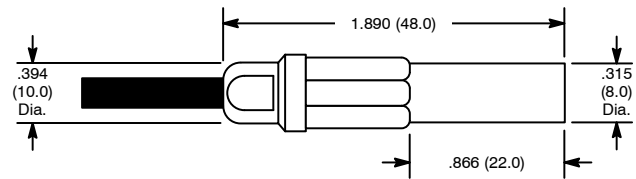

Fixed Shroud Plug, 4mm

Features

- Accepts Cable up to .177" (4.5mm) Dia.
- Standard Colors: Black, Red

NTE Type No.	Color	Diag No.
72-031	Black	TL-021
72-032	Red	TL-021

TL-021

Specifications

IEC 1010 Rating: 1000V CAT3 20 Amps

Shutter Plug, 4mm

Features

- Accepts Cable up to .177" (4.5mm) Dia.
- Standard Colors: Black, Red

NTE Type No.	Color	Diag No.
72-033	Black	TL-022
72-034	Red	TL-022

TL-022

Specifications

IEC 1010 Rating: 1000V CAT3 20 Amps

Stackable Plug, 4mm

Features

- Accepts Cable up to .177" (4.5mm) Dia.
- Standard Colors: Black, Red

NTE Type No.	Color	Diag No.
72-061	Black	TL-023
72-062	Red	TL-023

TL-023

Specifications

IEC 1010 Rating: 1000V CAT3 20 Amps

Right Angle Plug, 4mm

Features

- Accepts Cable up to .177" (4.5mm) Dia.
- Standard Colors: Black, Red

NTE Type No.	Color	Diag No.
72-063	Black	TL-024
72-064	Red	TL-024

TL-024

Specifications

IEC 1010 Rating: 1000V CAT3 □ 20 Amps