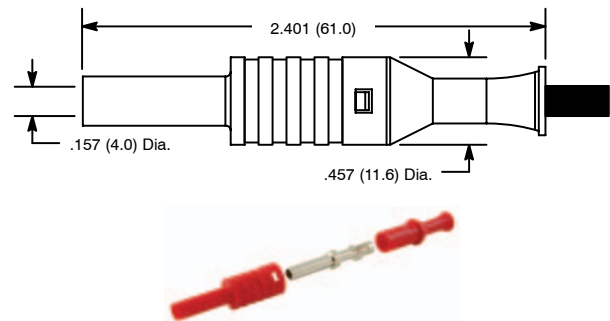

Right Angle Plug, 4mm

Features

- Accepts Cable up to .177" (4.5mm) Dia.
- Standard Colors: Black, Red

NTE Type No.	Color	Diag No.
72-063	Black	TL-024
72-064	Red	TL-024

TL-024

Specifications

IEC 1010 Rating: 1000V CAT3 □ 20 Amps

In Line Socket, 4mm

Features

- Accepts Cable up to .177" (4.5mm) Dia.
- Standard Colors: Black, Red

NTE Type No.	Color	Diag No.
72-035	Black	TL-025
72-036	Red	TL-025

TL-025

Specifications

IEC 1010 Rating: 1000V CAT3 □ 20 Amps

Cable Mountable Shrouded Banana Plug, 4mm

Features

- Nickel-Plated Brass Banana Plug with Nylon Insulator
- Allows For Quick and Easy Termination to Insulated Wire
- Standard Colors: Black, Red

NTE Type No.	Color	Diag No.
72-179-0	Black	TL-029
72-179-2	Red	TL-029

TL-029

Specifications

IEC 1010 Rating: 1000V CAT3, 1500V CAT2, 20 Amps

NEW
NEW

Insulated Banana Coupler, 4mm

Features

- Nickel-Plated Brass Banana Plug with Nylon Insulator
- Mates with All Shrouded, Unshrouded and Retractable 4mm Banana Plugs
- Standard Colors: Black, Red