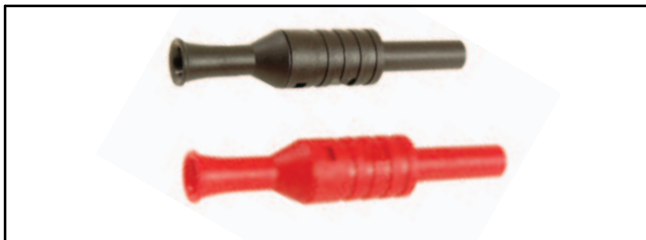

Stackable Plug, 4mm

Features

- Accepts Cable up to .177" (4.5mm) Dia.
- Standard Colors: Black, Red

NTE Type No.	Color	Diag No.
72-061	Black	TL-023
72-062	Red	TL-023

TL-023

Specifications

IEC 1010 Rating: 1000V CAT3 20 Amps

Right Angle Plug, 4mm

Features

- Accepts Cable up to .177" (4.5mm) Dia.
- Standard Colors: Black, Red

NTE Type No.	Color	Diag No.
72-063	Black	TL-024
72-064	Red	TL-024

TL-024

Specifications

IEC 1010 Rating: 1000V CAT3 □ 20 Amps

In Line Socket, 4mm

Features

- Accepts Cable up to .177" (4.5mm) Dia.
- Standard Colors: Black, Red

NTE Type No.	Color	Diag No.
72-035	Black	TL-025
72-036	Red	TL-025

TL-025

Specifications

IEC 1010 Rating: 1000V CAT3 □ 20 Amps

Cable Mountable Shrouded Banana Plug, 4mm

Features

- Nickel-Plated Brass Banana Plug with Nylon Insulator
- Allows For Quick and Easy Termination to Insulated Wire
- Standard Colors: Black, Red

NTE Type No.	Color	Diag No.
72-179-0	Black	TL-029
72-179-2	Red	TL-029