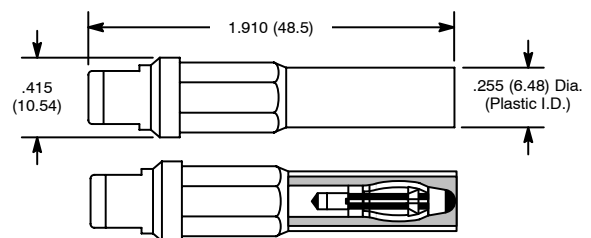

Right Angle Plug, 4mm

Features

- Accepts Cable up to .177" (4.5mm) Dia.
- Standard Colors: Black, Red

NTE Type No.	Color	Diag No.
72-063	Black	TL-024
72-064	Red	TL-024

TL-024

Specifications

IEC 1010 Rating: 1000V CAT3 □ 20 Amps

In Line Socket, 4mm

Features

- Accepts Cable up to .177" (4.5mm) Dia.
- Standard Colors: Black, Red

NTE Type No.	Color	Diag No.
72-035	Black	TL-025
72-036	Red	TL-025

TL-025

Specifications

IEC 1010 Rating: 1000V CAT3 □ 20 Amps

Cable Mountable Shrouded Banana Plug, 4mm

Features

- Nickel-Plated Brass Banana Plug with Nylon Insulator
- Allows For Quick and Easy Termination to Insulated Wire
- Standard Colors: Black, Red

NTE Type No.	Color	Diag No.
72-179-0	Black	TL-029
72-179-2	Red	TL-029

TL-029

Specifications

IEC 1010 Rating: 1000V CAT3, 1500V CAT2, 20 Amps

NEW
NEW

Insulated Banana Coupler, 4mm

Features

- Nickel-Plated Brass Banana Plug with Nylon Insulator
- Mates with All Shrouded, Unshrouded and Retractable 4mm Banana Plugs
- Standard Colors: Black, Red