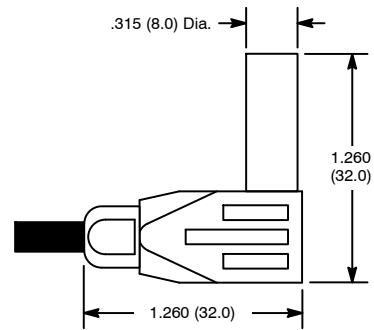

Stackable Plug, 4mm

Features

- Accepts Cable up to .177" (4.5mm) Dia.
- Standard Colors: Black, Red

NTE Type No.	Color	Diag No.
72-061	Black	TL-023
72-062	Red	TL-023

TL-023

Specifications

IEC 1010 Rating: 1000V CAT3 20 Amps

Right Angle Plug, 4mm

Features

- Accepts Cable up to .177" (4.5mm) Dia.
- Standard Colors: Black, Red

NTE Type No.	Color	Diag No.
72-063	Black	TL-024
72-064	Red	TL-024

TL-024

Specifications

IEC 1010 Rating: 1000V CAT3 □ 20 Amps

In Line Socket, 4mm

Features

- Accepts Cable up to .177" (4.5mm) Dia.
- Standard Colors: Black, Red

NTE Type No.	Color	Diag No.
72-035	Black	TL-025
72-036	Red	TL-025

TL-025

Specifications

IEC 1010 Rating: 1000V CAT3 □ 20 Amps