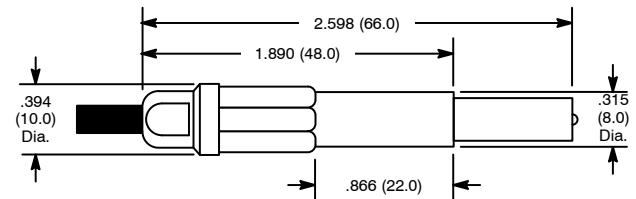

Shutter Plug, 4mm

Features

- Accepts Cable up to .177" (4.5mm) Dia.
- Standard Colors: Black, Red

NTE Type No.	Color	Diag No.
72-033	Black	TL-022
72-034	Red	TL-022

TL-022

Specifications

IEC 1010 Rating: 1000V CAT3 20 Amps

Stackable Plug, 4mm

Features

- Accepts Cable up to .177" (4.5mm) Dia.
- Standard Colors: Black, Red

NTE Type No.	Color	Diag No.
72-061	Black	TL-023
72-062	Red	TL-023

TL-023

Specifications

IEC 1010 Rating: 1000V CAT3 20 Amps

Right Angle Plug, 4mm

Features

- Accepts Cable up to .177" (4.5mm) Dia.
- Standard Colors: Black, Red

NTE Type No.	Color	Diag No.
72-063	Black	TL-024
72-064	Red	TL-024

TL-024

Specifications

IEC 1010 Rating: 1000V CAT3 □ 20 Amps

In Line Socket, 4mm

Features

- Accepts Cable up to .177" (4.5mm) Dia.
- Standard Colors: Black, Red

NTE Type No.	Color	Diag No.
72-035	Black	TL-025
72-036	Red	TL-025

TL-025

Specifications

IEC 1010 Rating: 1000V CAT3 □ 20 Amps