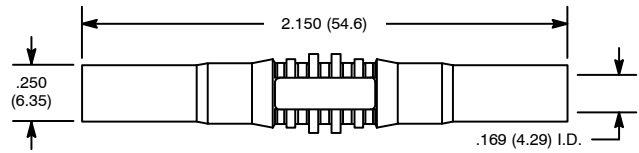

TL-030

Specifications

IEC 1010 Rating: 1000V, 15 Amps

NTE Type No.	Color	Diag No.
72-182-0	Black	TL-030
72-182-2	Red	TL-030

NEW

NEW