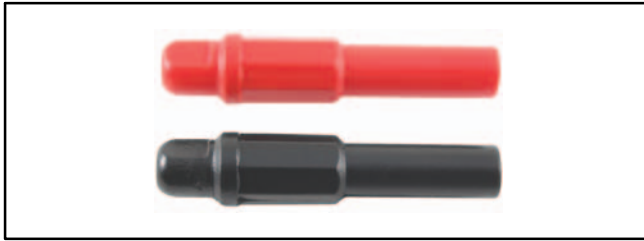

Fixed Shroud Plug, 4mm

Features

- Accepts Cable up to .177" (4.5mm) Dia.
- Standard Colors: Black, Red

NTE Type No.	Color	Diag No.
72-031	Black	TL-021
72-032	Red	TL-021

TL-021

Specifications

IEC 1010 Rating: 1000V CAT3 20 Amps

Shutter Plug, 4mm

Features

- Accepts Cable up to .177" (4.5mm) Dia.
- Standard Colors: Black, Red

NTE Type No.	Color	Diag No.
72-033	Black	TL-022
72-034	Red	TL-022

TL-022

Specifications

IEC 1010 Rating: 1000V CAT3 20 Amps

Stackable Plug, 4mm

Features

- Accepts Cable up to .177" (4.5mm) Dia.
- Standard Colors: Black, Red

NTE Type No.	Color	Diag No.
72-061	Black	TL-023
72-062	Red	TL-023

TL-023

Specifications

IEC 1010 Rating: 1000V CAT3 20 Amps

Right Angle Plug, 4mm

Features

- Accepts Cable up to .177" (4.5mm) Dia.
- Standard Colors: Black, Red

NTE Type No.	Color	Diag No.
72-063	Black	TL-024
72-064	Red	TL-024

TL-024

Specifications

IEC 1010 Rating: 1000V CAT3 □ 20 Amps