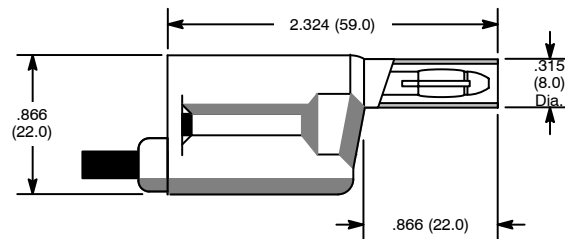

Stackable Plug, 4mm

Features

- Accepts Cable up to .177" (4.5mm) Dia.
- Standard Colors: Black, Red

NTE Type No.	Color	Diag No.
72-061	Black	TL-023
72-062	Red	TL-023

TL-023

Specifications

IEC 1010 Rating: 1000V CAT3 20 Amps

Right Angle Plug, 4mm

Features

- Accepts Cable up to .177" (4.5mm) Dia.
- Standard Colors: Black, Red

NTE Type No.	Color	Diag No.
72-063	Black	TL-024
72-064	Red	TL-024

TL-024

Specifications

IEC 1010 Rating: 1000V CAT3 □ 20 Amps

In Line Socket, 4mm

Features

- Accepts Cable up to .177" (4.5mm) Dia.
- Standard Colors: Black, Red

NTE Type No.	Color	Diag No.
72-035	Black	TL-025
72-036	Red	TL-025

TL-025

Specifications

IEC 1010 Rating: 1000V CAT3 □ 20 Amps