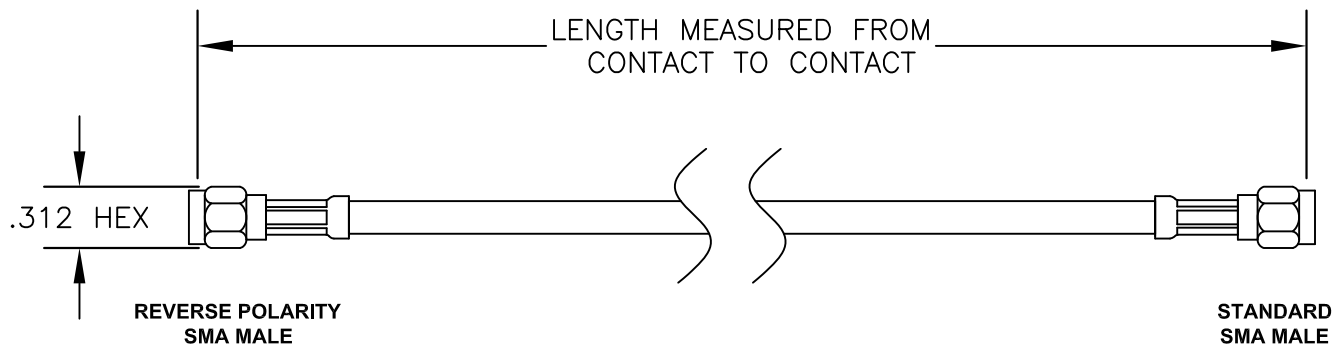

COMPONENTS	IMPEDANCE
REVERSE POLARITY SMA MALE	50 OHM
STANDARD SMA MALE	50 OHM
RG223/U	50 OHM

Standard Lengths	
-12	12"
-24	24"
-36	36"
-48	48"
-60	60"
-XXX	Custom Length in inches

PASTERNACK ENTERPRISES, INC.
P.O BOX 16759, IRVINE, CA 92623
PHONE (949) 261-1920 FAX (949) 261-7451
WEB ADDRESS: www.pasternack.com
E-MAIL ADDRESS: sales@pasternack.com
COAXIAL & FIBER OPTICS

DWG TITLE
PE34398LF-XX

DES. CABLE ASSEMBLY, RG223/U, REVERSE POLARITY SMA MALE TO STANDARD SMA MALE (LEAD FREE)

REV. -	FSCM NO. 53919	CAD FILE 012508	SCALE N/A	SIZE A	127
--------	----------------	-----------------	-----------	--------	-----

- NOTES:
1. UNLESS OTHERWISE SPECIFIED ALL DIMENSIONS ARE NOMINAL.
 2. ALL SPECIFICATIONS ARE SUBJECT TO CHANGE WITHOUT NOTICE AT ANY TIME.
 3. DIMENSIONS ARE IN INCHES.
 4. LENGTH TOLERANCE IS $\pm 1.5\%$ OR 10mm, WHICHEVER IS GREATER.