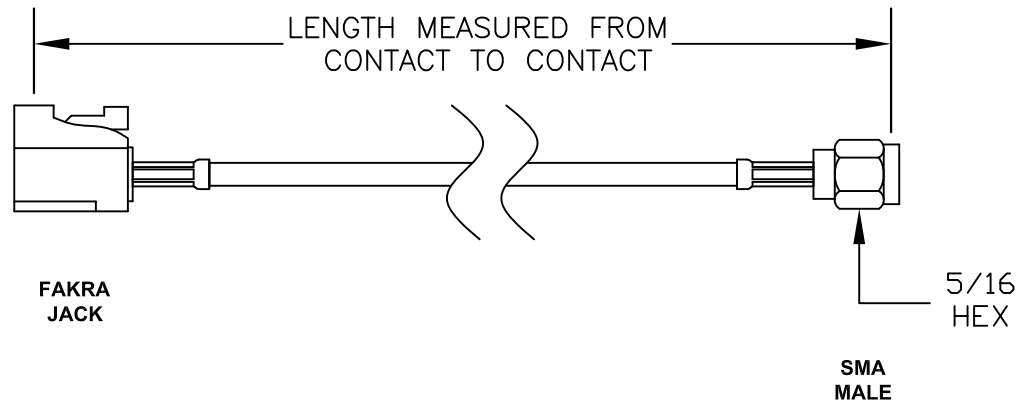

COMPONENTS	IMPEDANCE
FAKRA JACK	50 OHM
SMA MALE	50 OHM
RG316/U	50 OHM

Standard Lengths	
-12	12"
-24	24"
-36	36"
-48	48"
-60	60"
-XXX	Custom Length in Inches

Part Configurator

1. Replace Y with code.
2. Replace XX with length in inches.

CODING	JACK	COLOR	APPLICATION
A		BLACK	RADIO WITH PHANTOM SUPPLY
B		WHITE	RADIO WITHOUT PHANTOM SUPPLY
C		BLUE	GPS: TELEMATICS OR NAVIGATION
D		BORDEAUX	GSM: CELLULAR PHONE
H		VIOLET	GPS: TELEMATICS AND NAVIGATION
I		BEIGE	BLUETOOTH
K		CURRY	RADIO WITH IF OUTPUT (ANTENNA DIVERSITY)
Z		WATER BLUE	NEUTRAL CODING

PASTERNAK ENTERPRISES, INC.
P.O BOX 16759, IRVINE, CA 92623
PHONE (949) 261-1920 FAX (949) 261-7451

WEB ADDRESS: www.pasternack.com
E-MAIL ADDRESS: sales@pasternack.com
COAXIAL & FIBER OPTICS

DWG TITLE
PE39348Y-XX

DES. FAKRA JACK TO SMA MALE, RG316/U COAX

REV. -	FSCM NO. 53919	CAD FILE 071111	SCALE N/A	SIZE A	2231

NOTES:

1. UNLESS OTHERWISE SPECIFIED ALL DIMENSIONS ARE NOMINAL.
2. ALL SPECIFICATIONS ARE SUBJECT TO CHANGE WITHOUT NOTICE AT ANY TIME.
3. DIMENSIONS ARE IN INCHES [mm].
4. LENGTH TOLERANCE IS ± 1.5% OR 3/8", WHICHEVER IS GREATER.