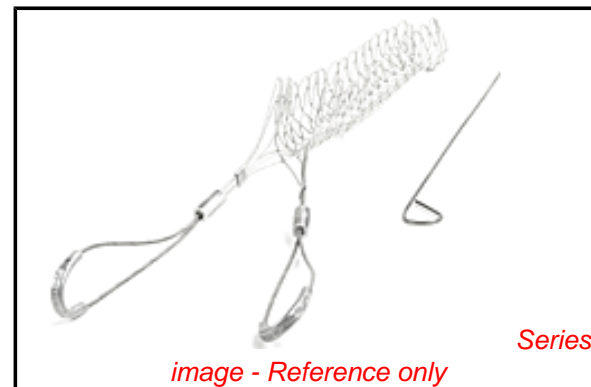

PLEASE CHECK WWW.MOLEX.COM FOR LATEST PART INFORMATION

Part Number: [130094-0382](#)
Status: **Active**
Overview: [Support Grips](#)
Description: Standard Duty Support Grip, Double "U" Eye, Split Rod, Single Weave, Cable Diameter 63.50-75.95mm (2.500-2.990"), Approximate Break Strength 1,524.07kg (3,360 lbs)

Documents:

[RoHS Certificate of Compliance (PDF)](#)

[Product Literature (PDF)](#)

Agency Certification

CSA LR32159

General

Product Family	Cable Grips
Series	130094
Eye Type	Double
O-Ring	N/A
Overview	Support Grips
Product Literature Order No	987650-8065
Product Name	Standard Duty
Type	Support Grip
UPC	78678835278
Woodhead	Yes

Physical	
Approximate Break Strength	1,524.07kg (3,360 lbs)
Bale Length	0.152m (6.00")
Body Style	Straight
Cable Diameter	63.50-75.95mm (2.500-2.990")
Color - Grommet	N/A
Gender	N/A
Material - Body	N/A
Material - Grip	Non-magnetic Tin Bronze Wire
Mesh Length	0.61m (24.00")
Number of Holes	N/A
Thread Size	N/A

Material Info

Old Part Number 35278

EU RoHS

**ELV and RoHS
Compliant**
**REACH SVHC
Not Reviewed**
**Low-Halogen Status
Not Reviewed**

China RoHS

Need more information on product environmental compliance?

Email productcompliance@molex.com
For a multiple part number RoHS Certificate of Compliance, [click here](#)

Please visit the [Contact Us](#) section for any non-product compliance questions.

Search Parts in this Series

[130094Series](#)

PLEASE CHECK WWW.MOLEX.COM FOR LATEST PART INFORMATION