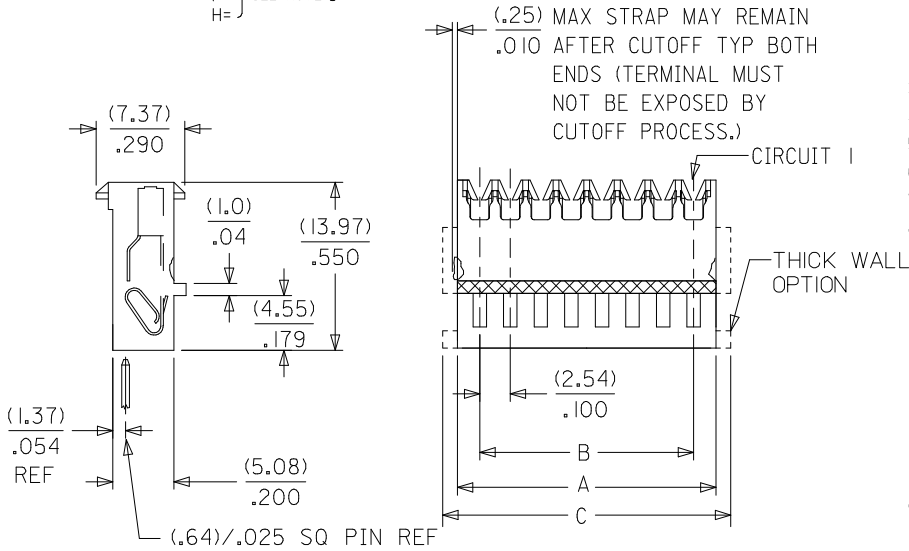

1. MATERIAL: UNFILLED NYLON, UL94V-2, MOLDED MATERIAL (CLEAR)
2. FINISH:
   - (102) OVERALL TIN: (0.00508)/(0.00200 MIN OVER (0.00254)/(0.00100 MIN COPPER.
   - (208) SELECT GOLD: (0.00038)/(0.00015 MIN, * SELECT TIN: (0.00254)/(0.00100 MIN, OVERALL NICKEL UNDERPLATE: (0.00127)/(0.00050 MIN.
   - (228) SELECT GOLD: (0.00076)/(0.00030 MIN, * SELECT TIN: (0.00254)/(0.00100 MIN, OVERALL NICKEL UNDERPLATE: (0.00127)/(0.00050 MIN.
   - (501) OVERALL GOLD: (0.00051)/(0.00020 MIN OVER (0.00076)/(0.00030 MIN NICKEL
   - (502) OVERALL GOLD: (0.00051)/(0.00020 MIN OVER (0.00127)/(0.00050 MIN NICKEL.
   - (503) OVERALL GOLD: (0.00076)/(0.00030 MIN OVER (0.00127)/(0.00050 MIN NICKEL.
   - (P909) OVERALL TIN: (0.00254)/(0.00100 MIN. *THE PRIMARY SHIPPING CARTON WILL BE LABELED COMPLIANT TO RoHS DIRECTIVE 2002/95/EC AND ELV ANNEX II OF DIRECTIVE 2000/53/EC*. CARTONS WITHOUT THIS LABEL MAY CONTAIN PRODUCT WITH TIN/LEAD PLATINGS.
3. PRODUCT SPECIFICATION: PS-7720-001
4. PACKAGING: BULK PK-7720-001 SEE CHART
5. THESE HOUSINGS ARE FOR USE WITH SINGLE 22 AWG WIRE TERMINATION ONLY
6. COLOR STRIPE TO RUN LENGTH OF RIB AS SHOWN (SEE CHART FOR COLOR)
7. SEE APPLICATION SPEC SMES-7720-0002 FOR ADDITIONAL INFORMATION.
8. WIRE SPECIFICATIONS: SEE SMES-7720-0002 (INSUL. DIA (1.52)/(0.060 MAX)
   - SLOT SIZE A FOR USE WITH: 26 AWG SOLID, STRANDED TINNED
   - SLOT SIZE H FOR USE WITH: 28 AWG SOLID, STRANDED TINNED, AND STRANDED TOPCOAT
   - SLOT SIZE F FOR USE WITH: 24 AWG SOLID, STRANDED TINNED, AND STRANDED TOPCOAT
   - SLOT SIZE E FOR USE WITH: 26 AWG STRANDED TOPCOAT
   - SLOT SIZE G FOR USE WITH: 22 AWG STRANDED TINNED
9. THIS PART CONFORMS TO CLASS B REQUIREMENTS OF COSMETIC SPECIFICATION PS-45499-002.

NO OF CKTS	DIM A	DIM B	DIM C
2	(5.44) .214	(2.54) .100	(7.59) .299
3	(7.98) .314	(5.08) .200	(10.13) .399
4	(10.52) .414	(7.62) .300	(12.67) .499
5	(13.06) .514	(10.16) .400	(15.21) .599
6	(15.60) .614	(12.70) .500	(17.75) .699
7	(18.14) .714	(15.24) .600	(20.29) .799
8	(20.68) .814	(17.78) .700	(22.83) .899
9	(23.22) .914	(20.30) .800	(25.37) .999
10	(25.76) 1.014	(22.86) .900	(27.91) 1.099
11	(28.30) 1.114	(25.40) 1.000	(30.45) 1.199
12	(30.84) 1.214	(27.94) 1.100	(32.99) 1.299
13	(33.38) 1.314	(30.48) 1.200	(35.53) 1.399
14	(35.92) 1.414	(33.02) 1.300	(38.07) 1.499
15	(38.46) 1.514	(35.56) 1.400	(40.61) 1.599
16	(41.00) 1.614	(38.10) 1.500	(43.15) 1.699
17	(43.54) 1.714	(40.64) 1.600	(45.69) 1.799
18	(46.08) 1.814	(43.18) 1.700	(48.23) 1.899
19	(48.62) 1.914	(45.72) 1.800	(50.77) 1.999
20	(51.16) 2.014	(48.26) 1.900	(53.31) 2.099
21	(53.70) 2.114	(50.80) 2.000	(55.85) 2.199
22	(56.24) 2.214	(53.34) 2.100	(58.39) 2.299
23	(58.78) 2.314	(55.88) 2.200	(60.93) 2.399
24	(61.32) 2.414	(58.42) 2.300	(63.47) 2.499
25	(63.86) 2.514	(60.96) 2.400	(66.01) 2.599
26	(66.40) 2.614	(63.50) 2.500	(68.55) 2.699
27	(68.94) 2.714	(66.04) 2.600	(71.09) 2.799
28	(71.48) 2.814	(68.58) 2.700	(73.63) 2.899

CORRECT HSG. NO.'S EC NO: UCP2009-2291 DRWN:MKIPPER 2009/04/16 CHKD:SSOUSEK 2009/04/17 APPR:FSM:TH 2009/04/17	QUALITY SYMBOLS ▽=0 ◁=0	DESCRIPTION	REV	BA

GENERAL TOLERANCES (UNLESS SPECIFIED)	
	ANGULAR ±1/2°
DRAFT WHERE APPLICABLE MUST REMAIN WITHIN DIMENSIONS	

DIMENSION STYLE MM/IN	
DRAWN BY SAMIEC	DATE 2004/04/13
CHECKED BY SAMIEC	DATE 2004/04/13
APPROVED BY MARGULIS	DATE 2004/04/13
MATERIAL NO. SEE CHART	

SCALE ---	DESIGN UNITS INCH	THIRD ANGLE PROJECTION
TITLE KK 100 IDT CONNECTOR ASSEMBLY		
MOLEX INCORPORATED		
DOCUMENT NO. SD-7720-001		SHEET NO. 1 OF *

3-*	BA
2	AZ7
1	BA